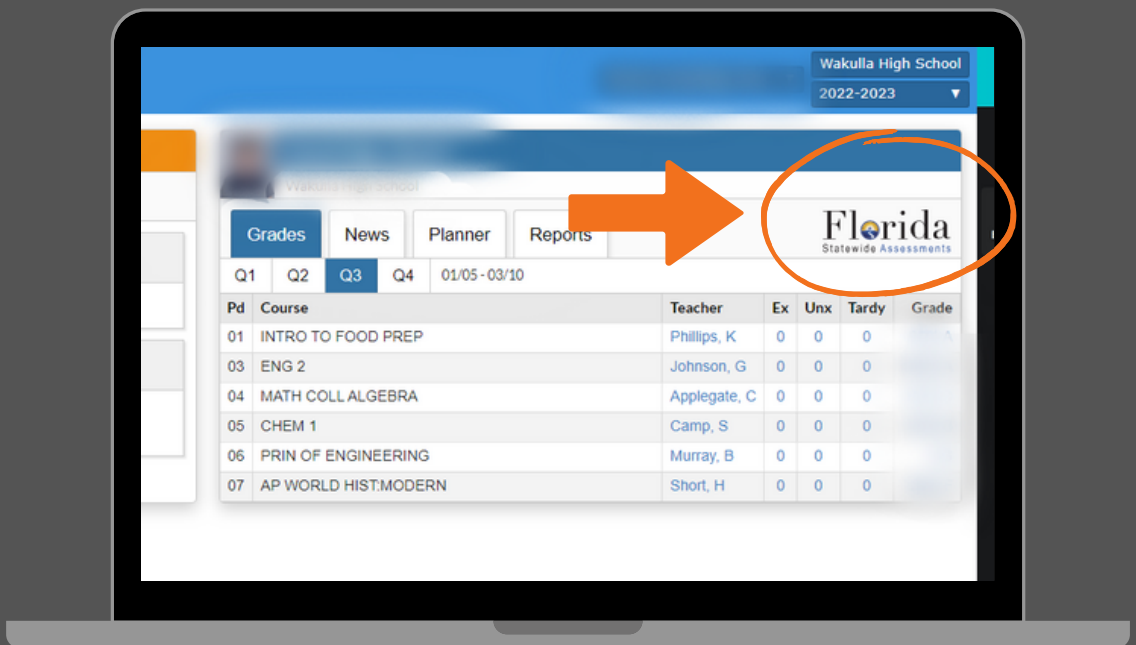

CLICK ON THE FLORIDA STATEWIDE ASSESSMENTS ICON