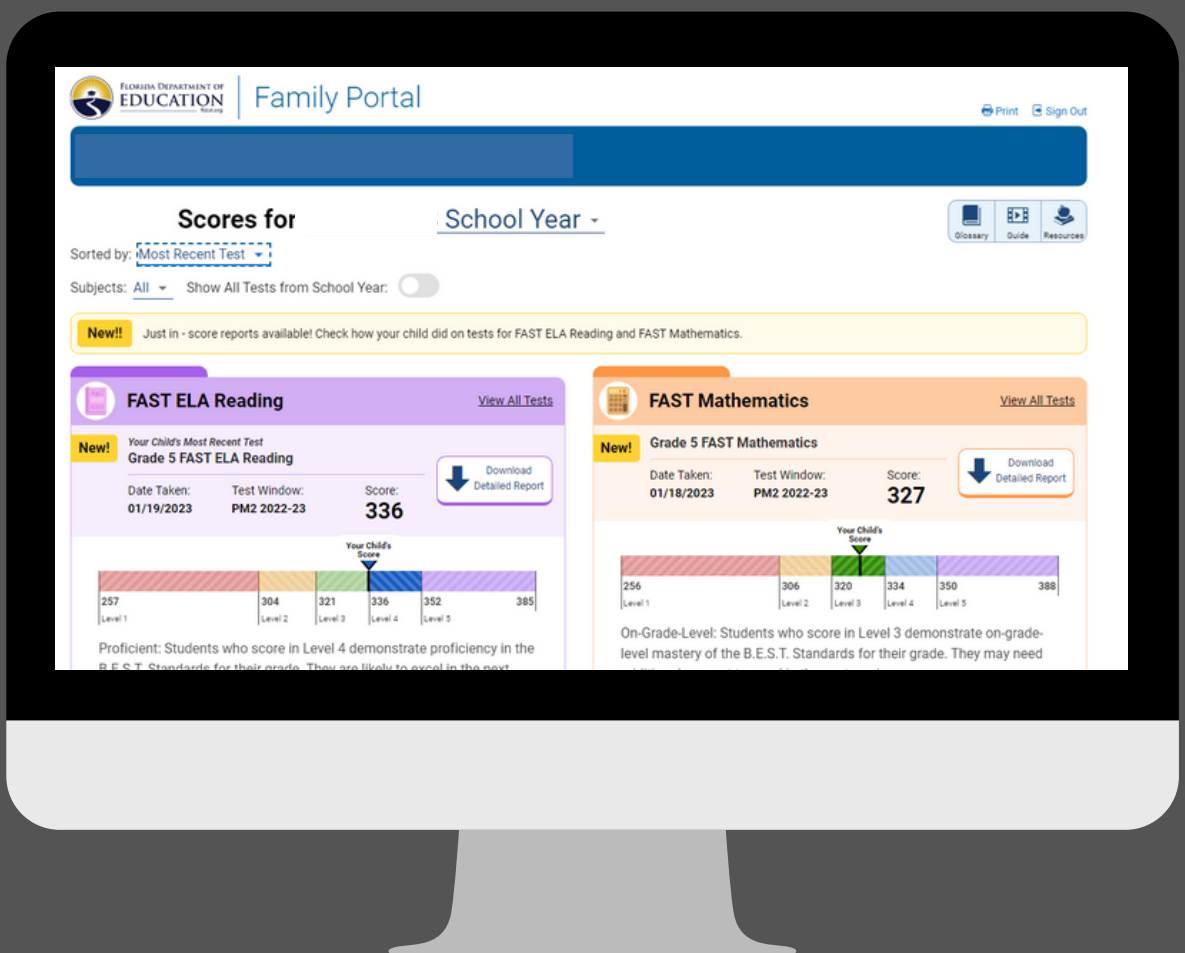

ENTER THE FLORIDA DEPARTMENT OF EDUCATION'S FAMILY PORTAL