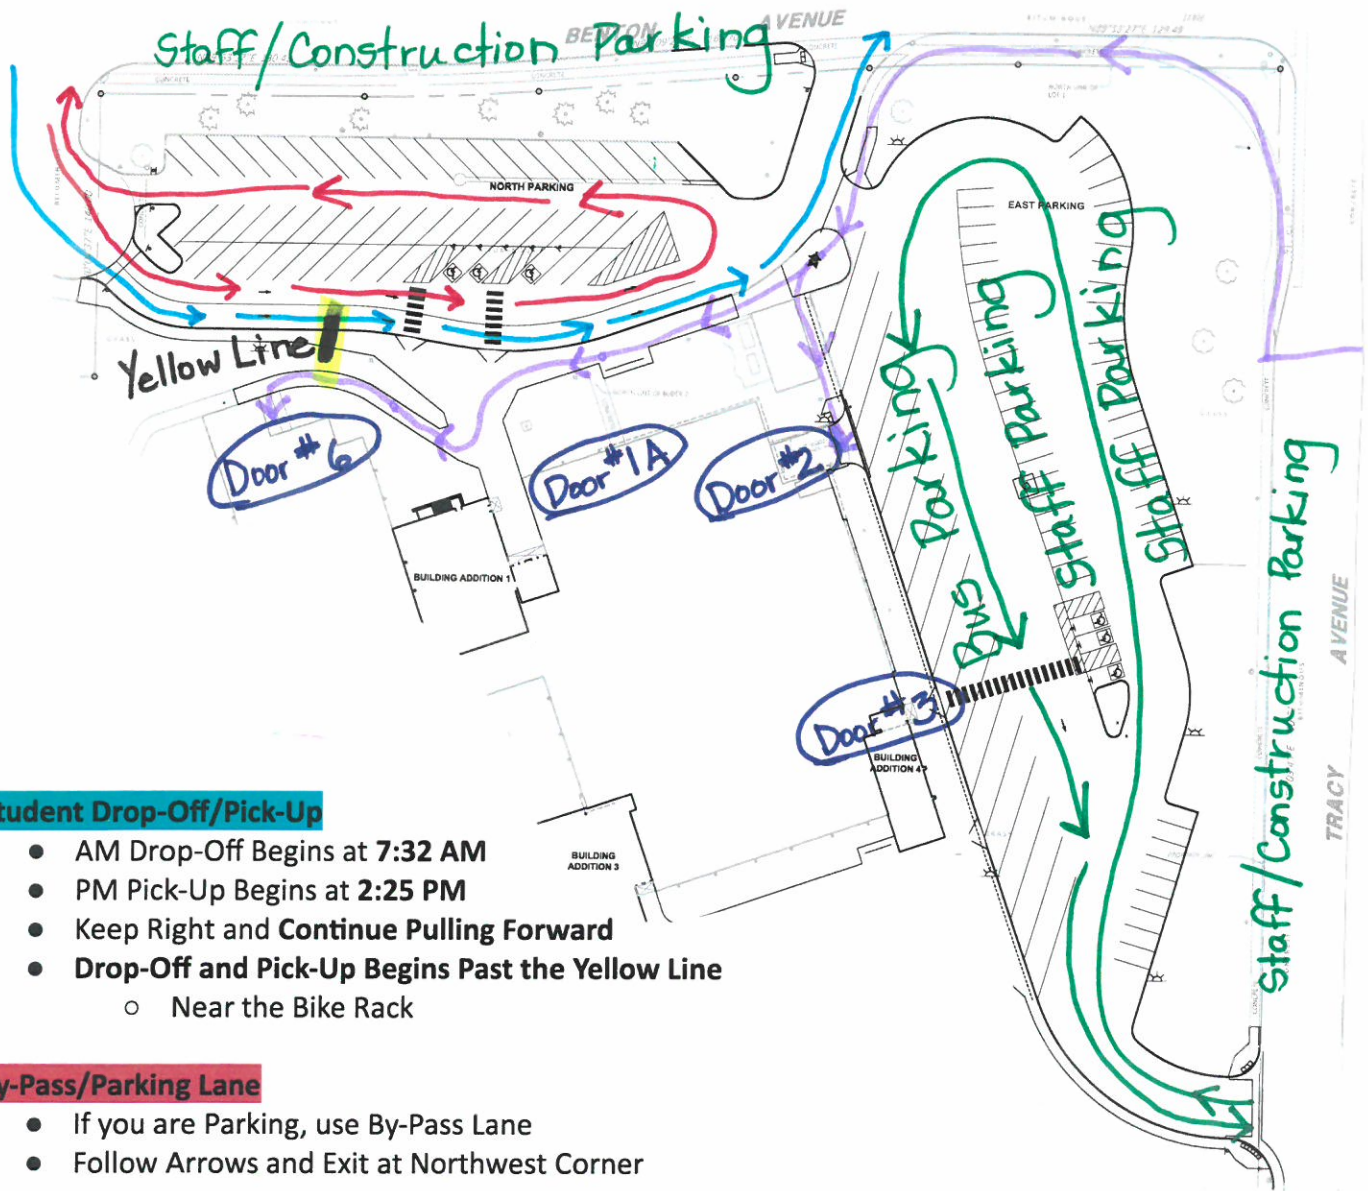

Drop-Off/Pick-Up Reminders for 23-24

Student Drop-Off/Pick-Up

- AM Drop-Off Begins at 7:32 AM
- PM Pick-Up Begins at 2:25 PM
- Keep Right and Continue Pulling Forward
- Drop-Off and Pick-Up Begins Past the Yellow Line
 - Near the Bike Rack

By-Pass/Parking Lane

- If you are Parking, use By-Pass Lane
- Follow Arrows and Exit at Northwest Corner

Late Arrivals

- Arrivals after 7:50 AM - Park, Bring Your Student to Door #1A to sign in

Sidewalk/Crosswalk/Footpath

- Walkers and Bike Students
- Enter through Door #2 or #6

Bus and Staff Parking

- Entrance/Exit at Tracy Avenue and Countryside Road
- Students Enter/Exit through Doors #2 and #3