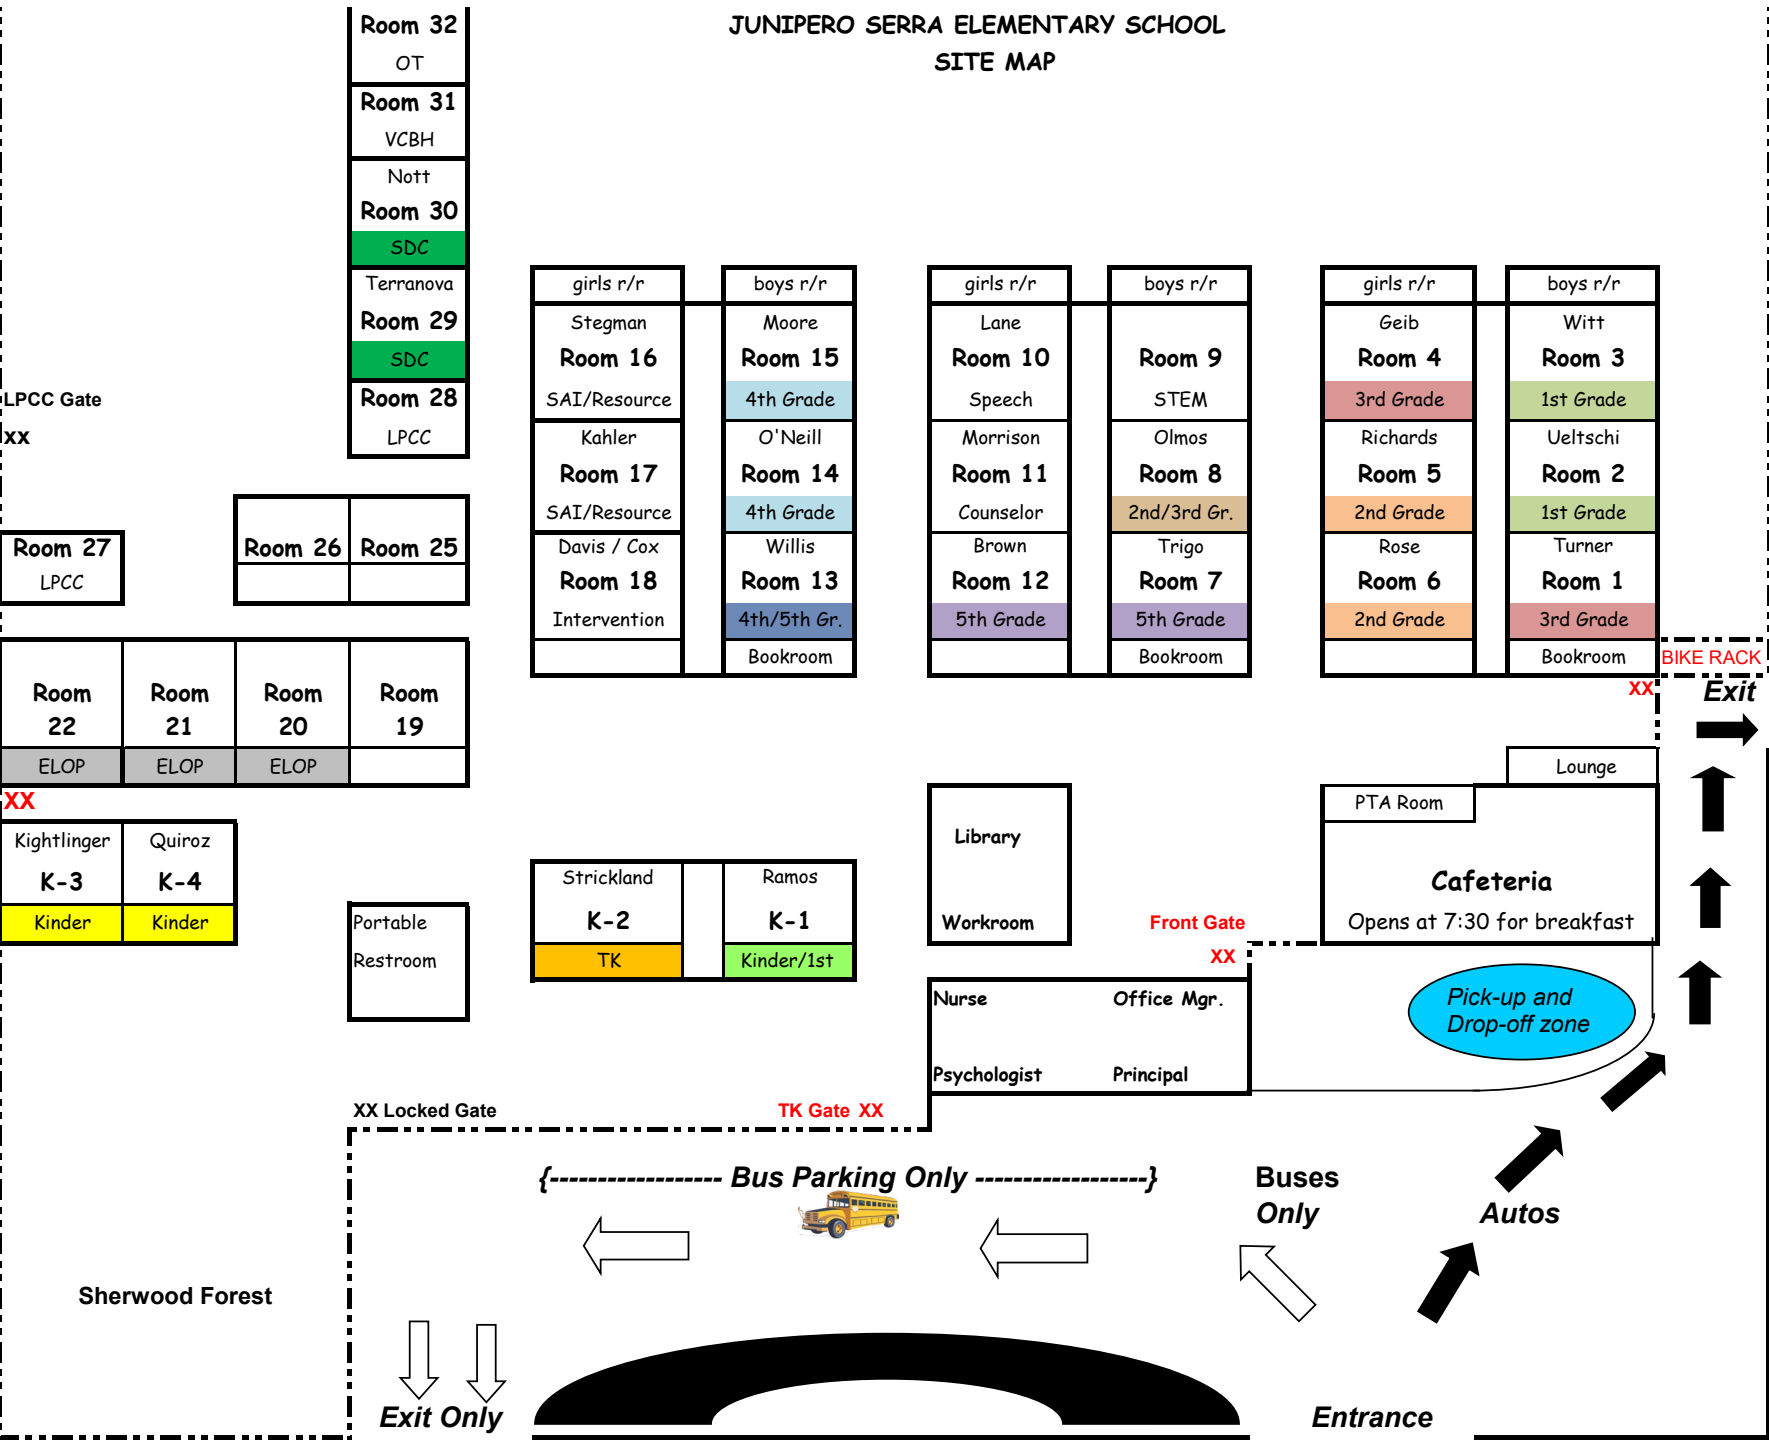

**JUNIPERO SERRA ELEMENTARY SCHOOL
SITE MAP**

Dudley Avenue

DO NOT WAIT/PARK IN THE STREET
Loading/Unloading Curb Only

Swansea Avenue

8880 Halifax Street, Ventura, CA 93004