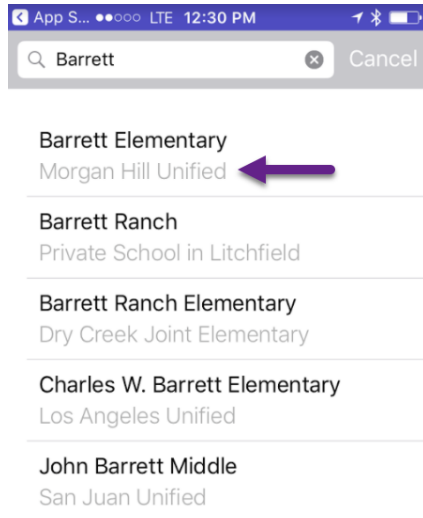

Getting the App

The app is available through the iPhone Apps Store or Google Play. Search for "Aeries Mobile Portal." The first app that appears is not an application that was created or is supported by Aeries, so make sure you choose the correct app to download.

Wrong App:

Choose this App:

Getting Started

Once the app has been installed on your phone, click “Get Started.”

First-time setup will require you to enter your school name. If you have students enrolled in more than one school, you can search for any of your schools.

Select your school from the list of schools provided.

Confirm your school by clicking on “Choose School.”

A final confirmation screen will appear. Click “Yes.”

Logging In

After confirming your school, a login screen will appear. MHUSD creates parents portal accounts automatically upon enrollment as long as a parent email has been provided. You will receive a confirmation email at the time the account is created. If you have already accessed your portal account and created a password, you can simply enter them on the login screen.