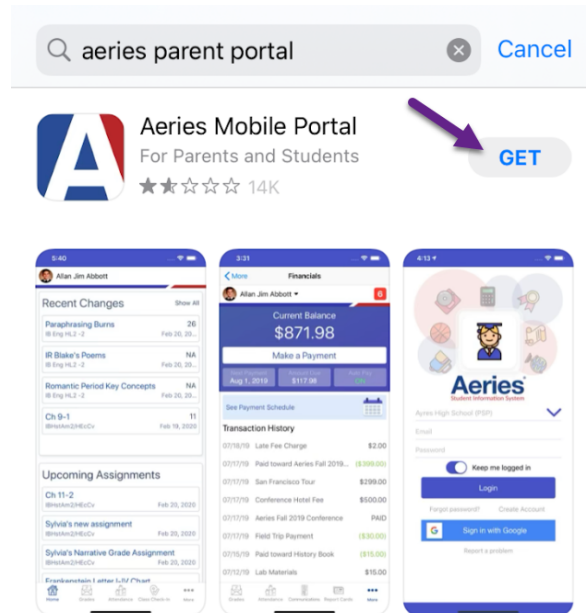

Aeries Mobile Portal for Students and Parents

It's now even easier to track your student's grades, attendance and other important information with the Aeries Mobile Portal App. Here's what you need to know:

Getting the App

The app is available through the iPhone Apps Store or Google Play. Search for "Aeries Mobile Portal." The first app that appears is not an application that was created or is supported by Aeries, so make sure you choose the correct app to download.

Wrong App:

Choose this App:

Getting Started

Once the app has been installed on your phone, click “Get Started.”

First-time setup will require you to enter your school name. If you have students enrolled in more than one school, you can search for any of your schools.