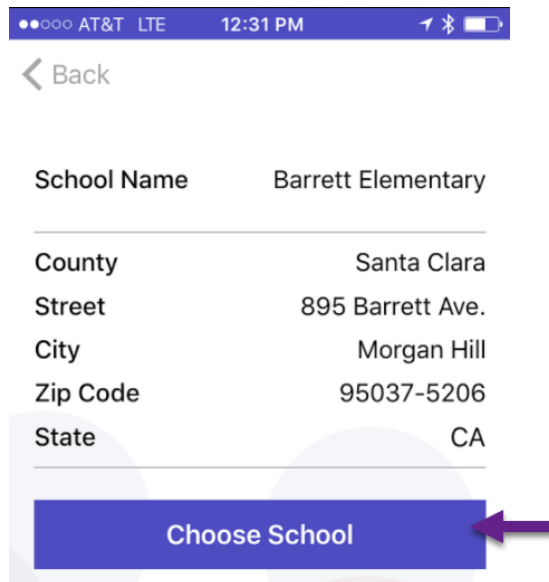

Confirm your school by clicking on “Choose School.”