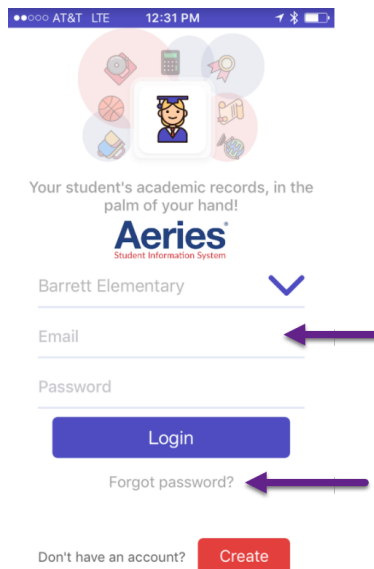

Because our portal accounts are automatically generated, DO NOT click on “Don’t have an account? – Create” as you will not be able to create your own portal account. Contact your school office if you need assistance accessing your portal account, so we can verify the information we have on file and troubleshoot any issues. Note: This app was not developed by MHUSD.