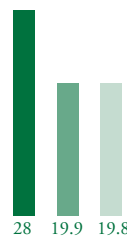

ACADEMIC PERFORMANCE

ACT