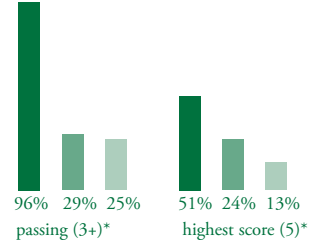

17

ROWLAND HALL OLYMPIANS

ARTS

28

ARTS PERFORMANCES BY STUDENTS OF ALL AGES

1

ORIGINAL COMMISSIONED PLAY

7

ADVANCED CHAMBER ENSEMBLE STATE COMPETITION SUPERIOR RATINGS

ACADEMIC PERFORMANCE

ACT

SAT

AP Exams

Score distributions

Legend: Rowland Hall class of 2022 (dark green), Utah average (medium green), National average (light green). *College Board: Score distribution of AP exams taken

MOST SELECTIVE COLLEGE ADMIT LIST CLASS OF 2023 (15% or less admit rate)

Carnegie Mellon University
Colby College
Colgate University
Columbia University
Cornell University
Dartmouth College
Emory University
Georgetown University