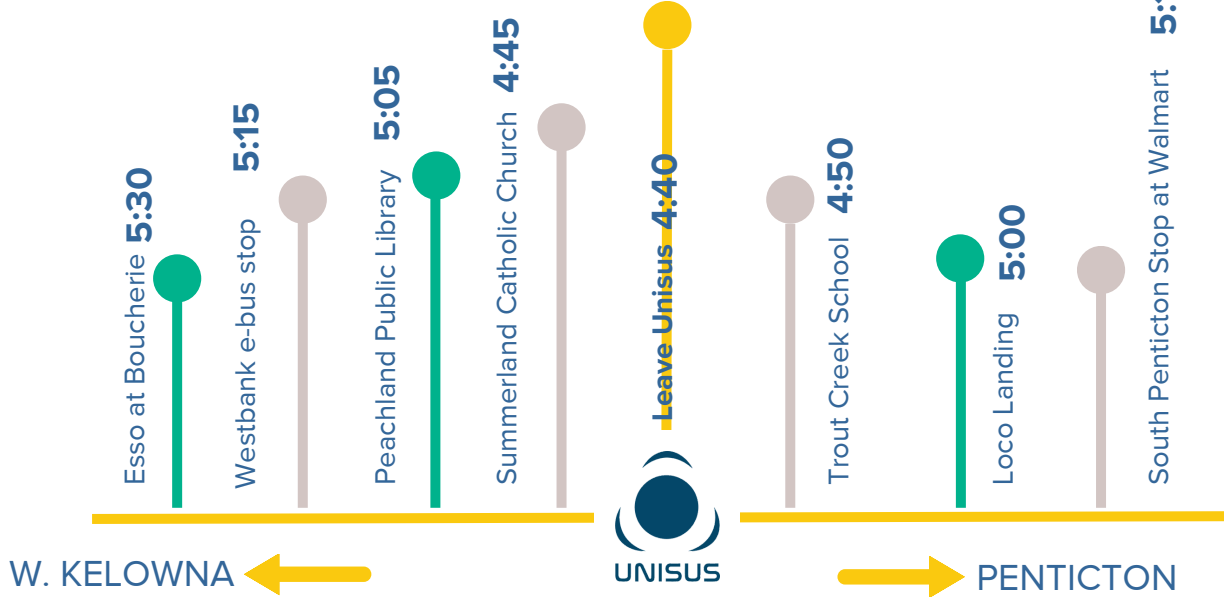

UNISUS BUS ROUTE AM

UNISUS BUS ROUTE PM

Monday - Thursday, C.A.S.E. Late Departure

UNISUS BUS ROUTE PM

Friday Early Release