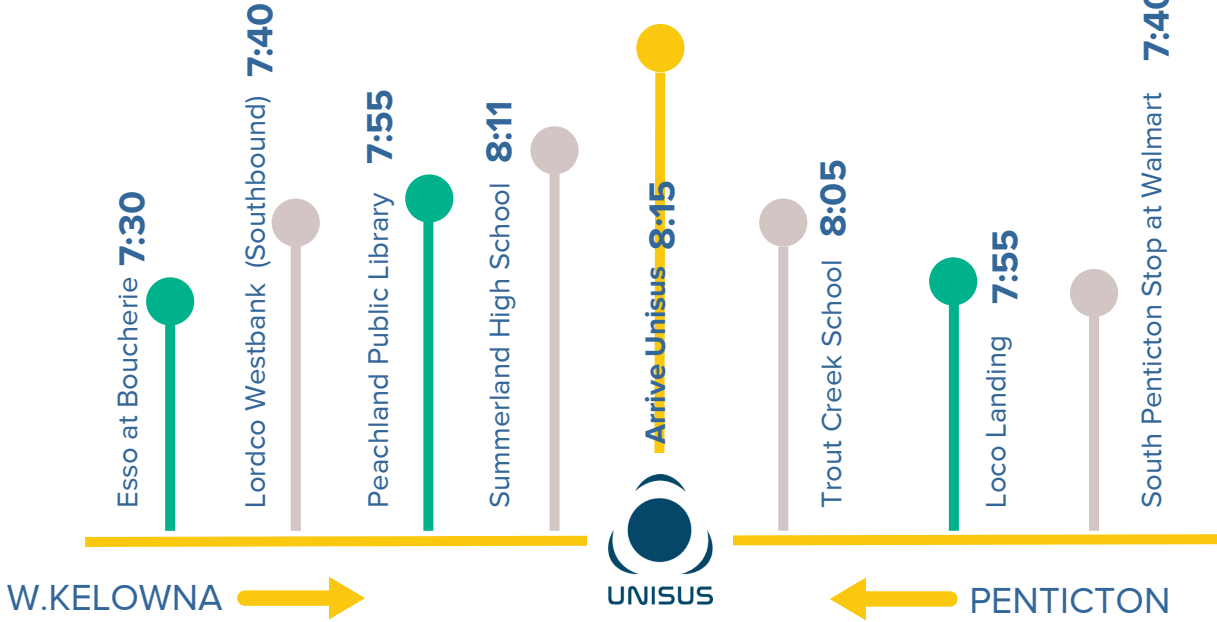

UNISUS BUS ROUTE AM

UNISUS BUS ROUTE PM

Monday - Thursday, C.A.S.E. Late Departure

UNISUS BUS ROUTE PM

Friday Early Release