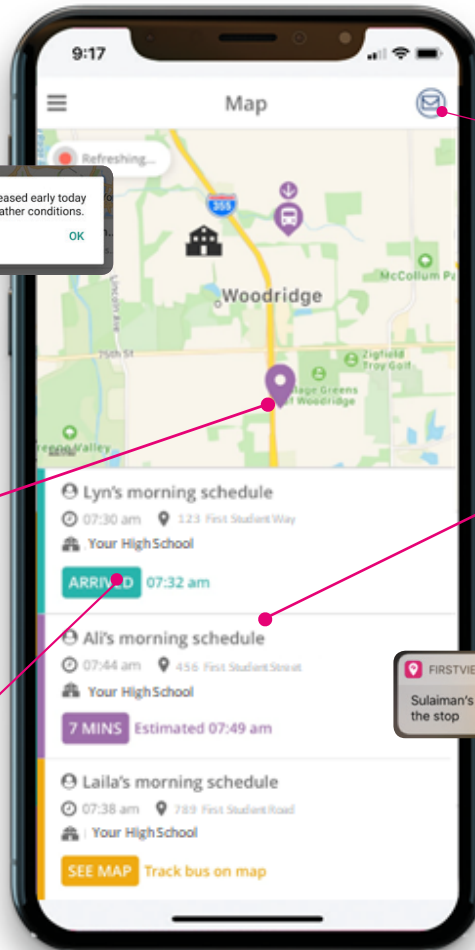

Introducing a new way to track your child's bus

GET MESSAGES FROM YOUR DISTRICT OR DEPOT

From delays to important schedule changes. Stay in the know!

Schools will be released early today due to extreme weather conditions.
OK

PARENT SUPPORT

Dedicated support at your fingertips.

MULTIPLE KIDS – ONE APP

Track multiple students at one time.

KNOW WHERE THE BUS IS

Check bus progression with GPS tracking

ARRIVAL/DEPARTURE CONFIRMATION

Know when the bus arrives at your child's school and stop.

FIRSTVIEW Fri 6:49 AM
Sulaiman's bus is now less than 5 minutes from the stop

PUSH NOTIFICATIONS

Get in-app alerts when the bus is getting close.