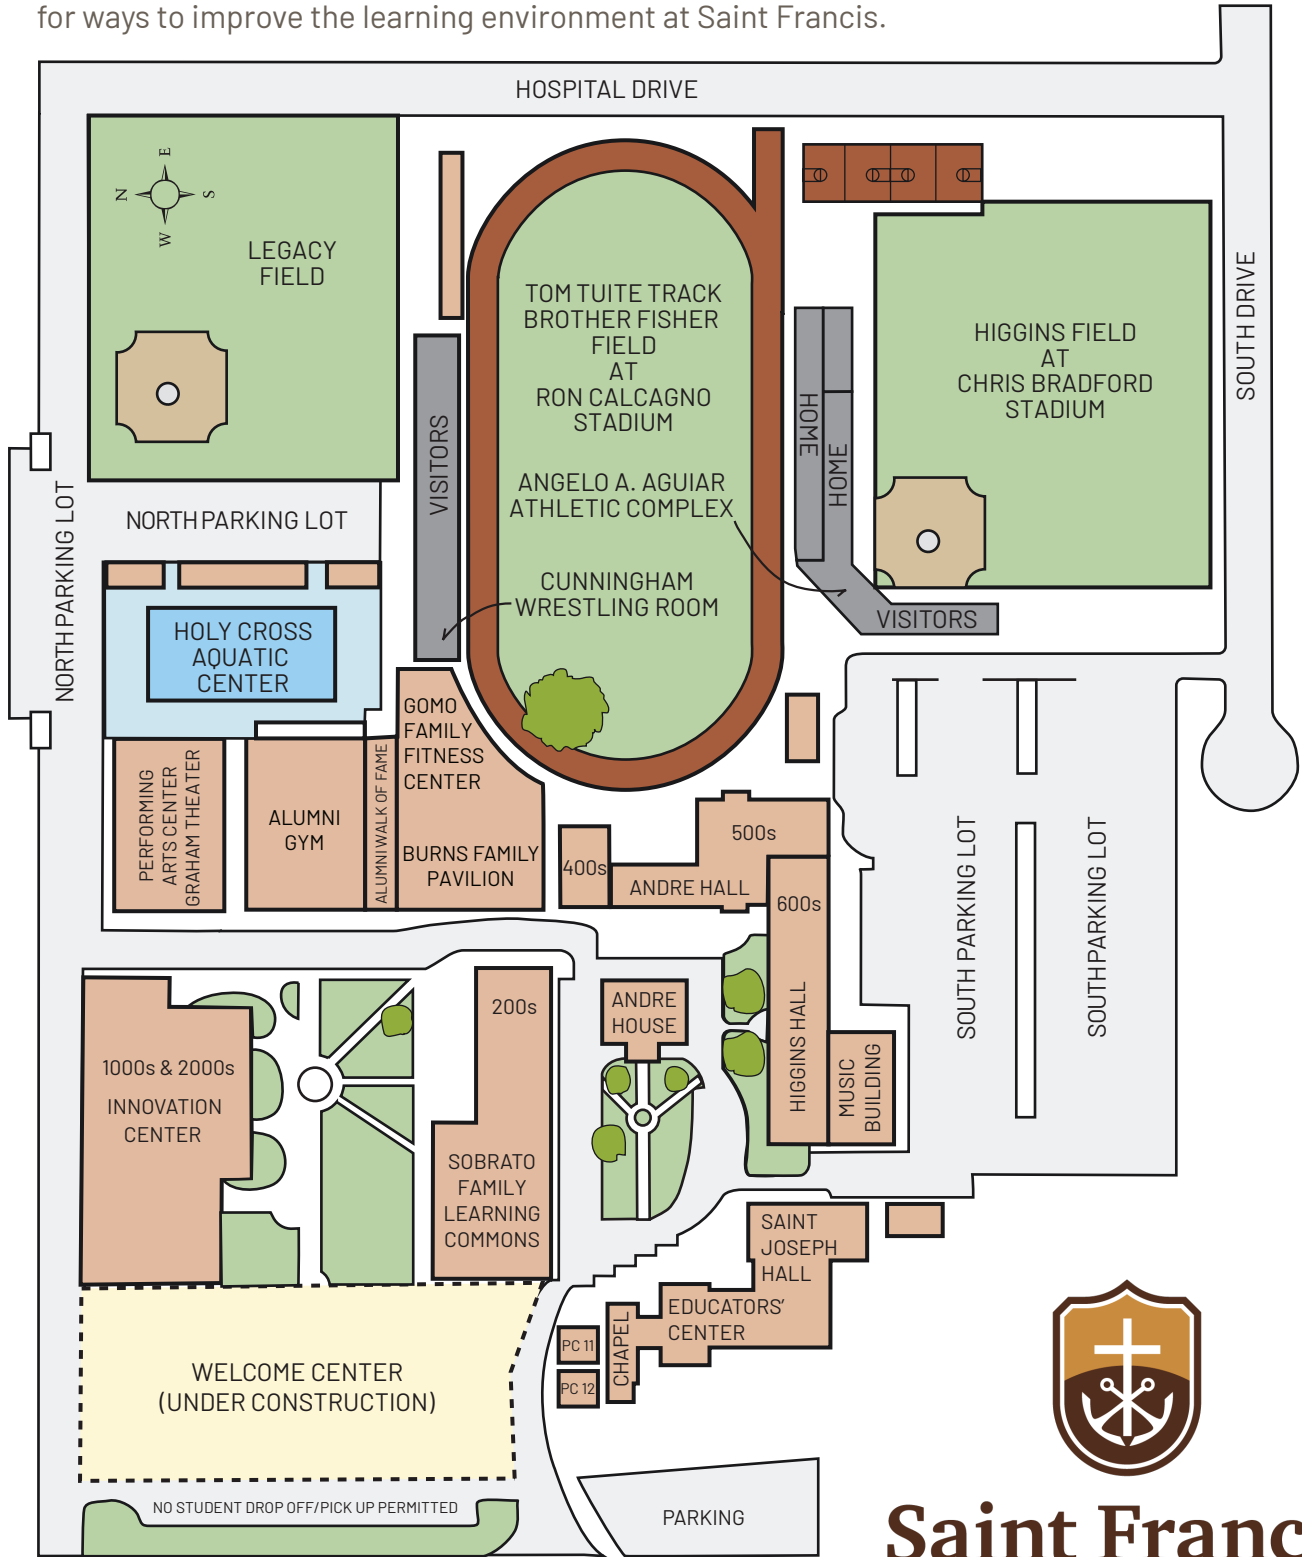

Explore Our Campus

Set on 25-acres in the center of the Silicon Valley, our beautiful campus will become your second home. We want to provide you with an environment that inspires learning, fosters collaboration and sparks growth. During the last 10-years, we have added and modernized 19 campus facilities, and are consistently looking for ways to improve the learning environment at Saint Francis.

NO STUDENT DROP OFF/PICK UP PERMITTED

MIRAMONTE AVENUE

Saint Francis
A HOLY CROSS HIGH SCHOOL