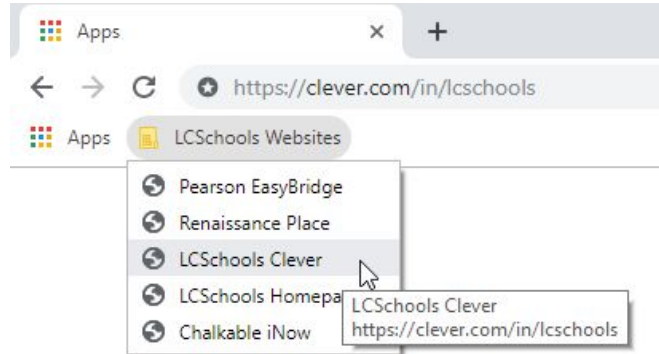

How to Log Into Clever - Students 4-12

1. Go to the Clever Portal by clicking on LCSchools Websites > LCSchools Clever in the bookmark bar (or by going to <https://clever.com/in/lcschools>)

2. Click "Log in with LCSchools Email"