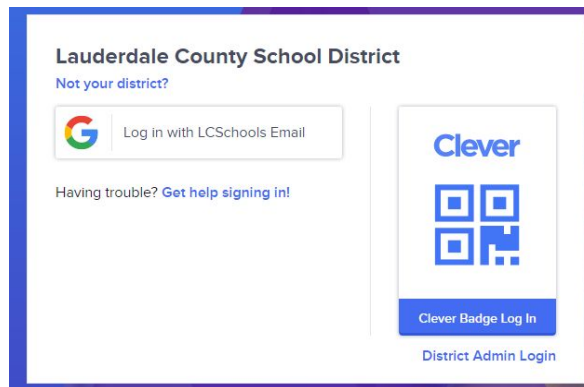

How to Log Into Clever - Students 4-12

1. Go to the Clever Portal by clicking on LCSchools Websites > LCSchools Clever in the bookmark bar (or by going to <https://clever.com/in/lcschools>)

2. Click "Log in with LCSchools Email"