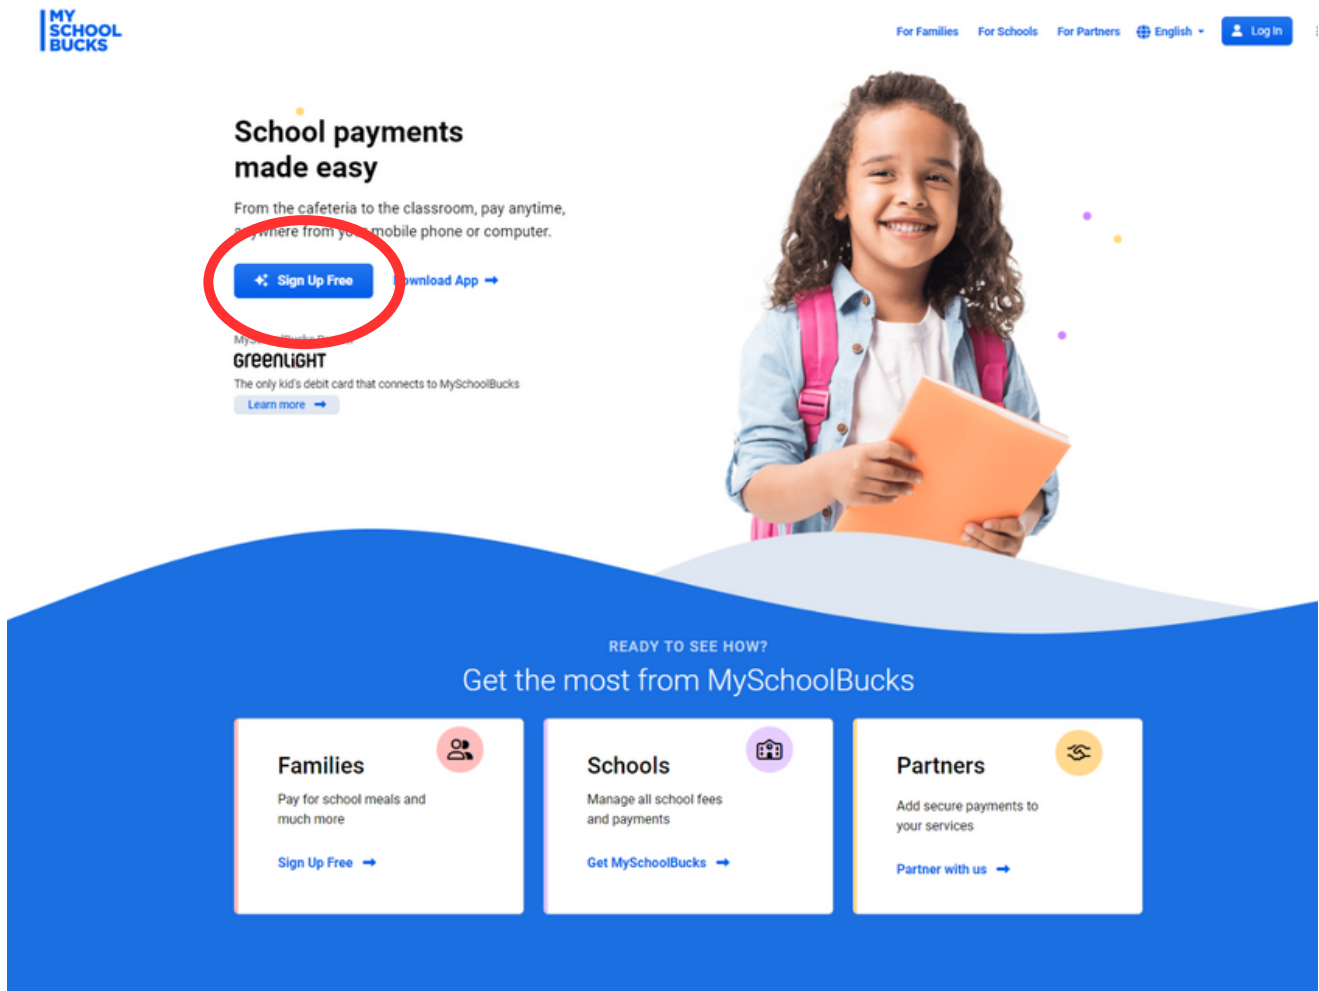

Creating a MySchoolBucks Account

First go to [MySchoolBucks.com](https://www.myschoolbucks.com). It should look like this:

Then, click on the “Sign Up Free” Button.

[Sign Up Free](#)

It will next ask for your email to create an account. It is easiest if you use the same email that you use for Aeries or Parent Square.