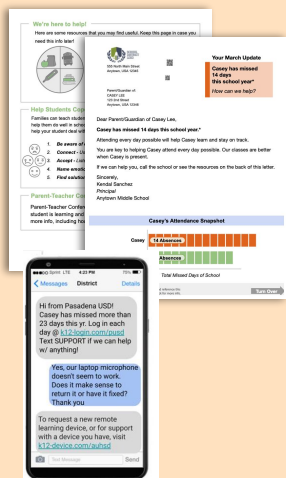

Programa de Comunicación de Asistencia de Hamden Public Schools para el año escolar 23-24

Asistir a la escuela todos los días posibles ayuda a los estudiantes a aprender y mantenerse en camino.

- Es posible que este año reciba cartas o mensajes de texto de su escuela sobre la asistencia de su estudiante.
- Para asegurarse de que recibe estas actualizaciones, póngase en contacto con su escuela para verificar que su información de contacto está actualizada.