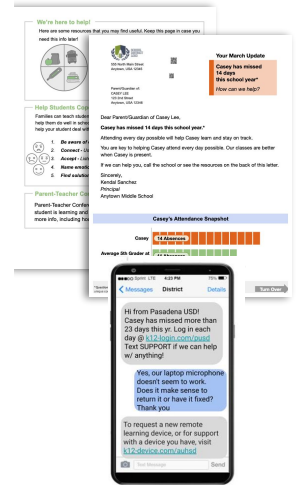

Hamden Public Schools Attendance Communication Program for the 23-24 School Year

Attending school every day possible helps students learn and stay on track.

- This year, you may receive mailed letters or texts from your school about your student's attendance.
- To ensure you receive these updates, please contact your school to make sure your contact information is up to date.

If you need attendance support or have questions about these communications, we're here to help: call 475-275-0755 to connect to our Family Support Team.

Programa de Comunicación de Asistencia de Hamden Public Schools para el año escolar 23-24

Asistir a la escuela todos los días posibles ayuda a los estudiantes a aprender y mantenerse en camino.

- Es posible que este año reciba cartas o mensajes de texto de su escuela sobre la asistencia de su estudiante.
- Para asegurarse de que recibe estas actualizaciones, póngase en contacto con su escuela para verificar que su información de contacto está actualizada.

Si necesita apoyo en cuanto a la asistencia o tiene preguntas sobre estas comunicaciones, estamos aquí para ayudar: llame al 475-275-0755 para conectarse con nuestro Equipo de Apoyo Familiar.