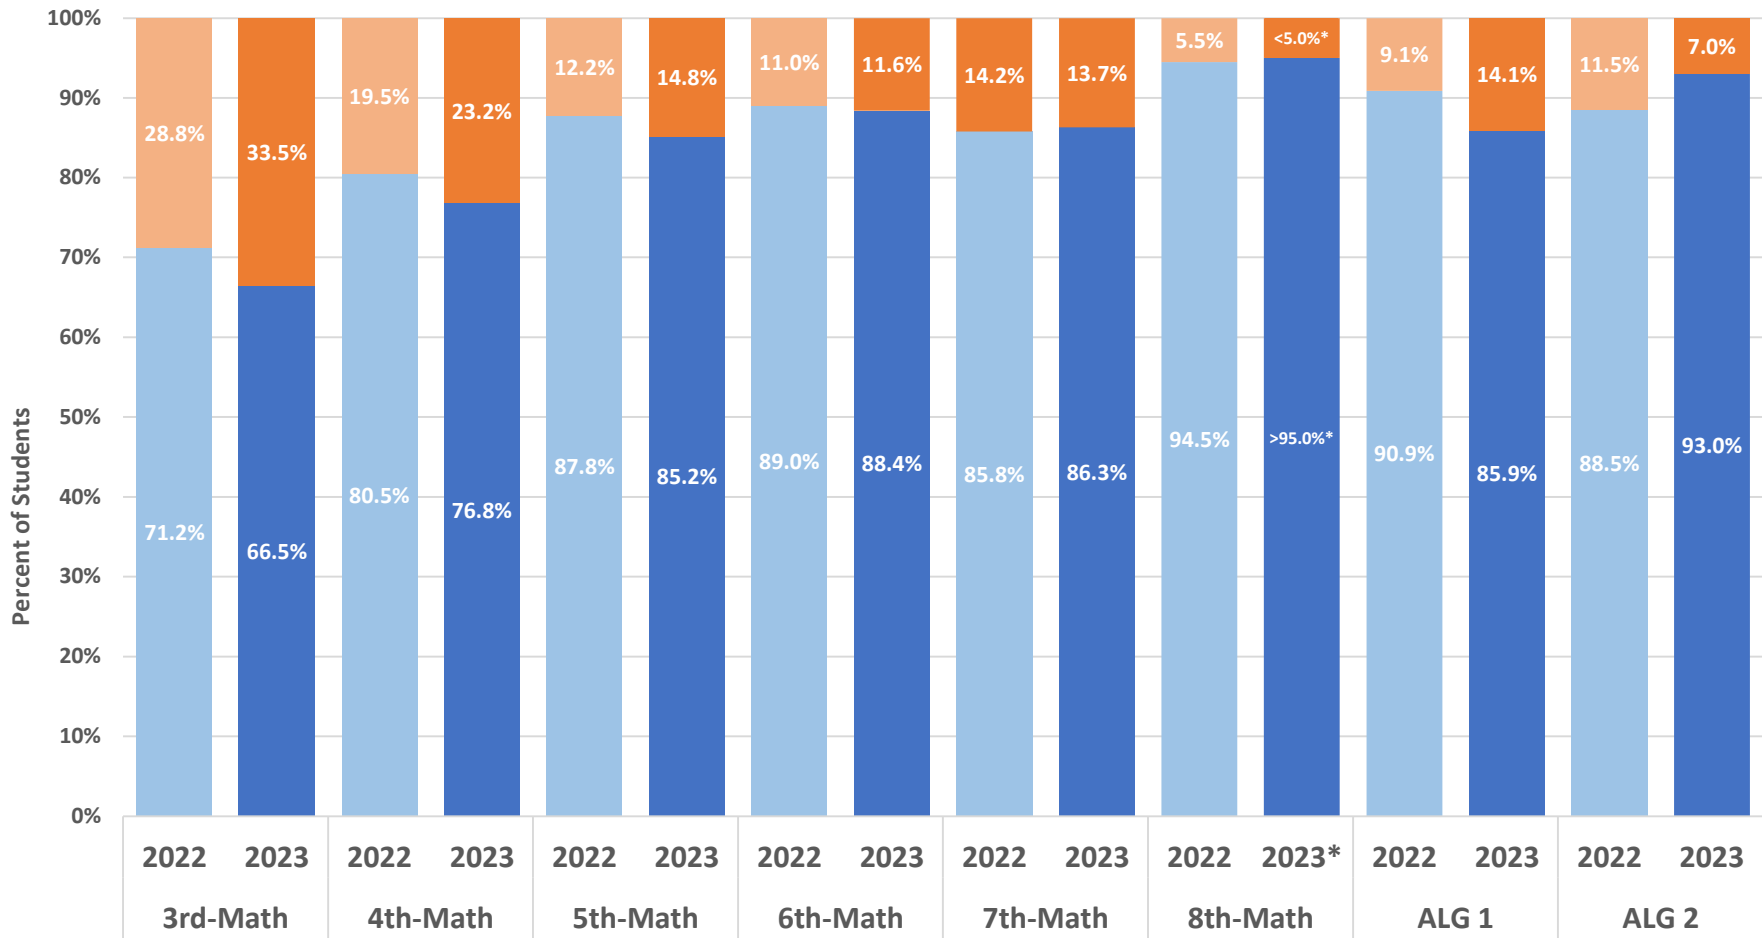

## Charles County Public Schools Maryland Comprehensive Assessment Program (MCAP) Mathematics-Spring 2022 and Spring 2023

Student Grade and/or Course  
\* <5% or >95% data suppressed

■ Not Proficient    ■ Proficient