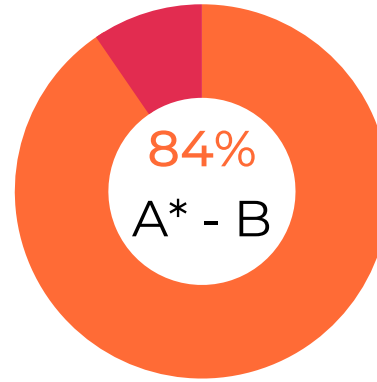

15% of grades achieved A*

51% of grades achieved A*-A

84% of grades achieved A*-B

97% of grades achieved A*-C

Overall 62% of grades in STEM subjects were A*-A

83% of grades were A*-A in Further Maths

100% of grades were A*-B in Art & Design, Business, Computer Science, German, Latin, Physics and PE

84% of students awarded A*-Bs