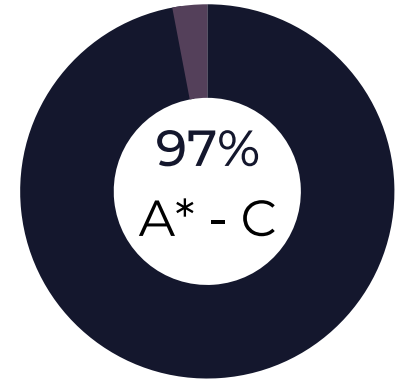

15% of grades achieved A*

51% of grades achieved A*-A

84% of grades achieved A*-B

97% of grades achieved A*-C

Overall 62% of grades in STEM subjects were A*-A

83% of grades were A*-A in Further Maths

100% of grades were A*-B in Art & Design, Business, Computer Science, German, Latin, Physics and PE

84% of students awarded A*-Bs