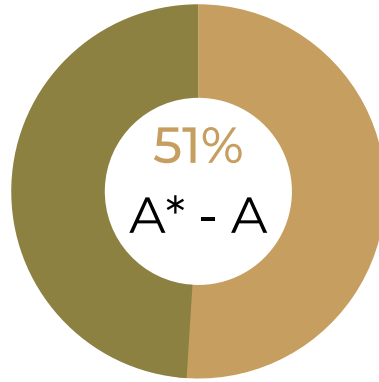

15% of grades achieved A*

51% of grades achieved A*-A

84% of grades achieved A*-B

97% of grades achieved A*-C

Overall 62% of grades in STEM subjects were A*-A

83% of grades were A*-A in Further Maths

100% of grades were A*-B in Art & Design, Business, Computer Science, German, Latin, Physics and PE

84% of students awarded A*-Bs