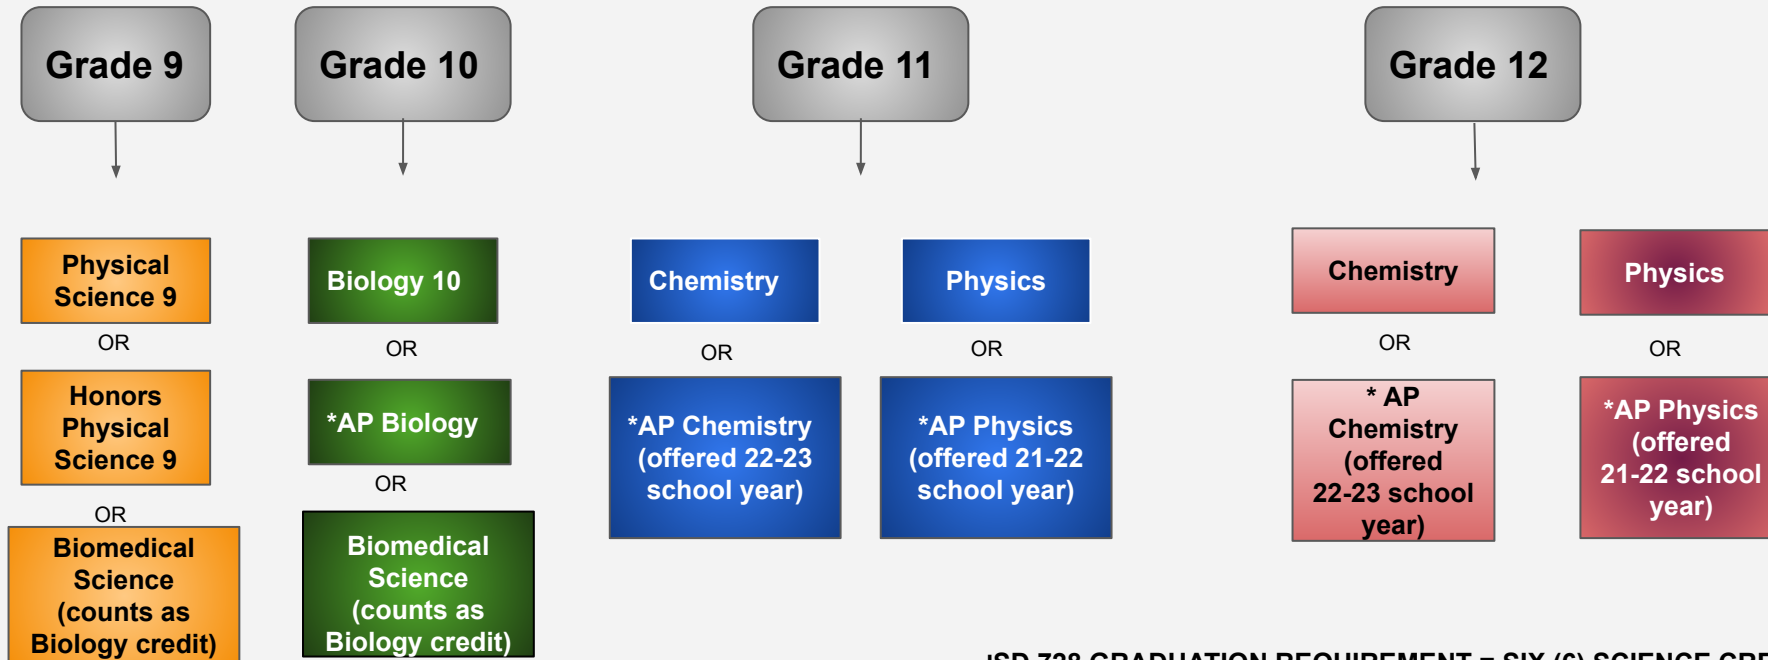

# ZHS SCIENCE COURSE OFFERINGS SEQUENCE OPTIONS

## Science Electives

- ^ Human Body Systems
- ^ Forensic Science
- ^ Medical Interventions
- ^ Wildlife Biology

**ISD 728 GRADUATION REQUIREMENT = SIX (6) SCIENCE CREDITS**  
 including **Biology** (Biology or \*AP Biology or Biomedical Science) (2 credits)  
**AND Chemistry** (Chemistry or \*AP Chemistry) (2 credits) **OR Physics** (Physics OR \*AP /College Physics) (2 credits)

^ This course offering does not fulfill a MN State science requirement but does earn a science credit  
 \* This course offering has weighted grading