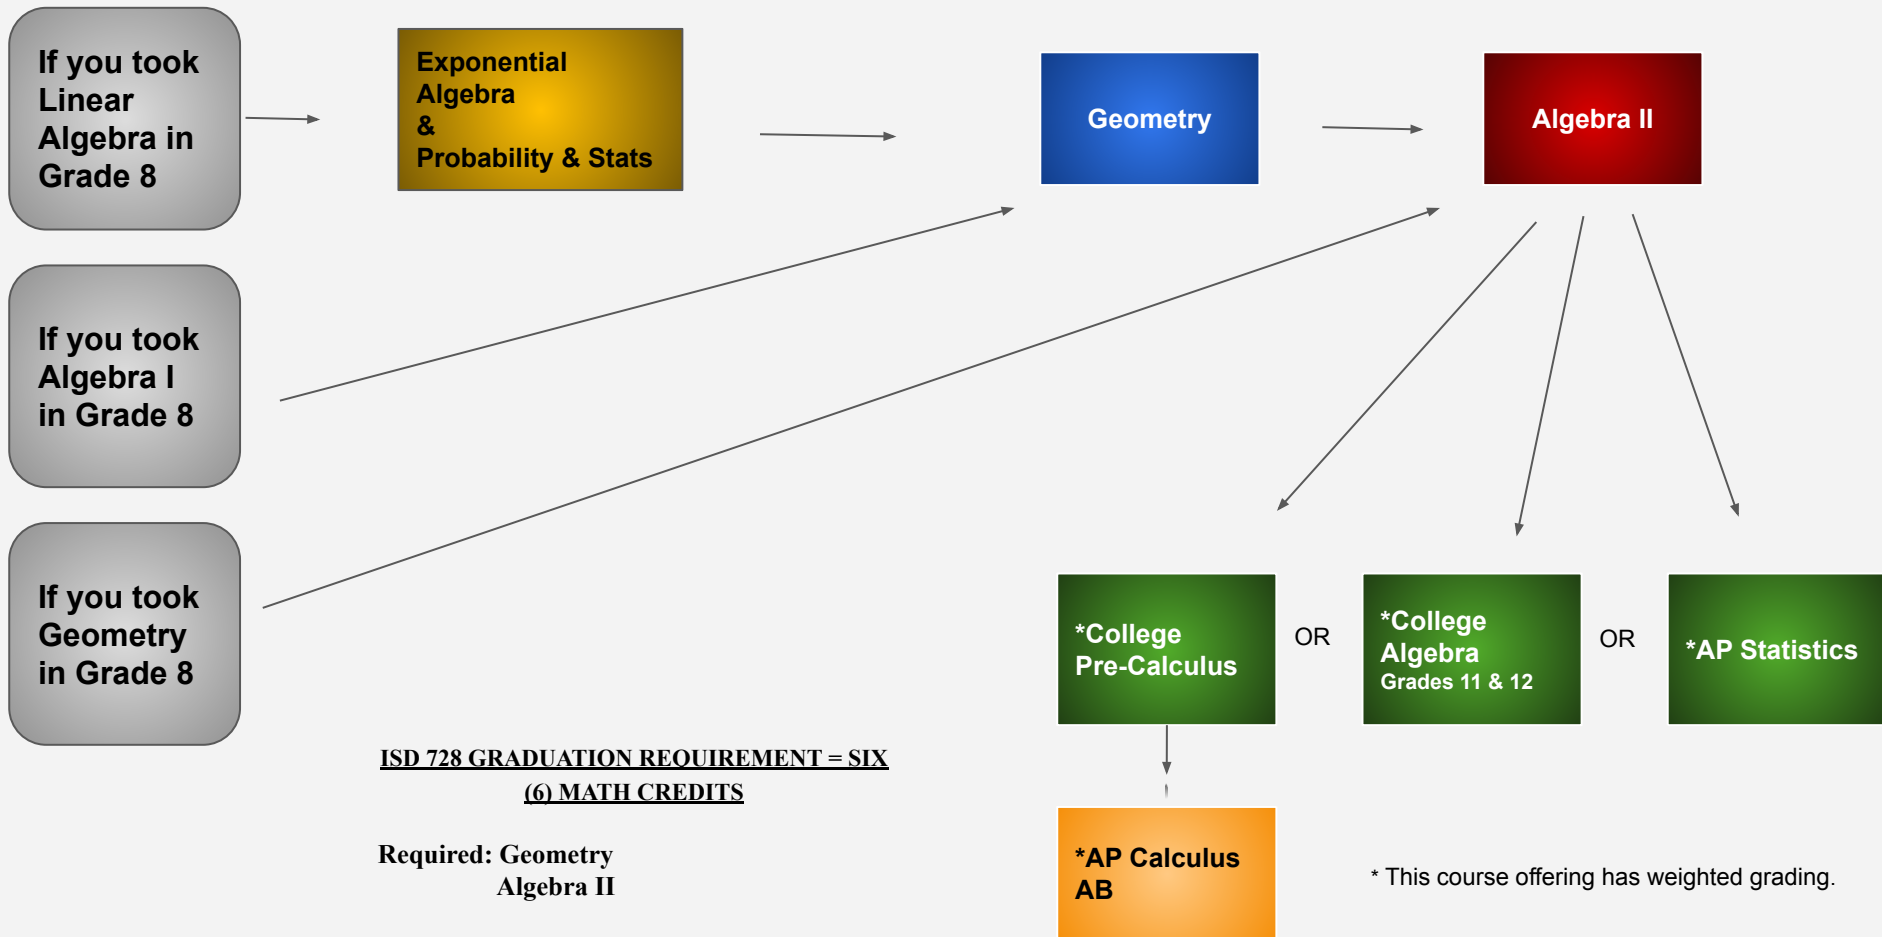

ZHS MATH COURSE OFFERINGS SEQUENCE OPTIONS

ISD 728 GRADUATION REQUIREMENT = SIX (6) MATH CREDITS

Required: Geometry
Algebra II

* This course offering has weighted grading.