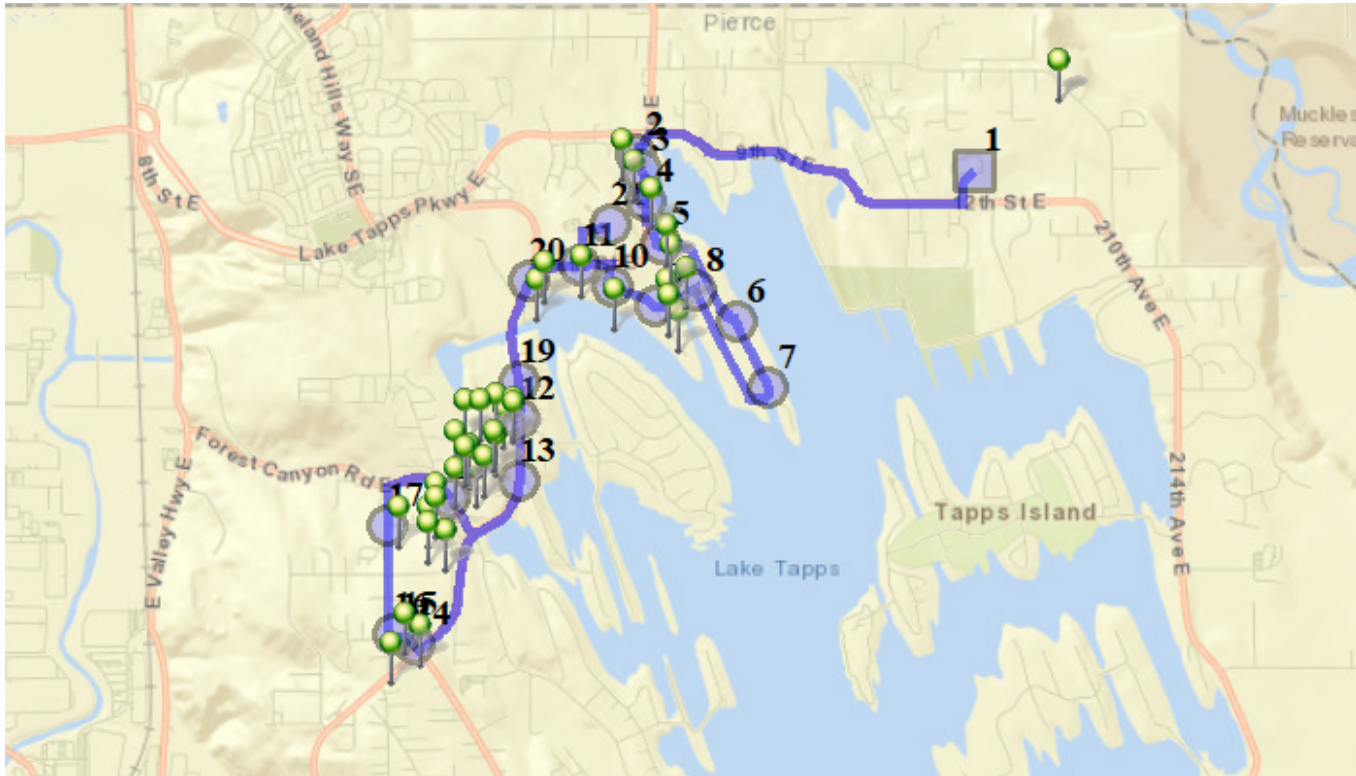

Description: Grandview/Creator Luth. church/Orion Rd./Deer Isl...

Sign On:

Sign Off: 3:05 PM

Map

#1 - 2:20 PM - Depart NTMS / 20029 12th St East

44 Pickup

#2 - 2:25 PM - Stop / 908 182ND AVE E

1 Dropoff

#3 - 2:25 PM - Stop / 182nd Ave East & 10th Stct East

1 Dropoff

#4 - 2:26 PM - Stop / 1207 182ND Ave East

1 Dropoff

#5 - 2:27 PM - Stop / 14TH Stct East & TACOMA POINT Drive East

3 Dropoff

#6 - 2:28 PM - Stop / 1905 TACOMA POINT Drive East

2 Dropoff

#7 - 2:30 PM - Stop / 2314 TACOMA POINT Drive East

#8 - 2:32 PM - Stop / 1704 186th St East

1 Dropoff

#9 - 2:32 PM - Stop / CHANNEL Road East & 17TH St East

3 Dropoff

#10 - 2:33 PM - Stop / 18011 17TH St East

6 Dropoff

#19 - 2:46 PM - Stop / Sumner Tapps Hwy East & 22nd Stct East

#20 - 2:47 PM - Fairweather Cove / 17503 16th Stct East

2 Dropoff

#21 - 2:50 PM - Return to Base / 1320 178TH Ave East