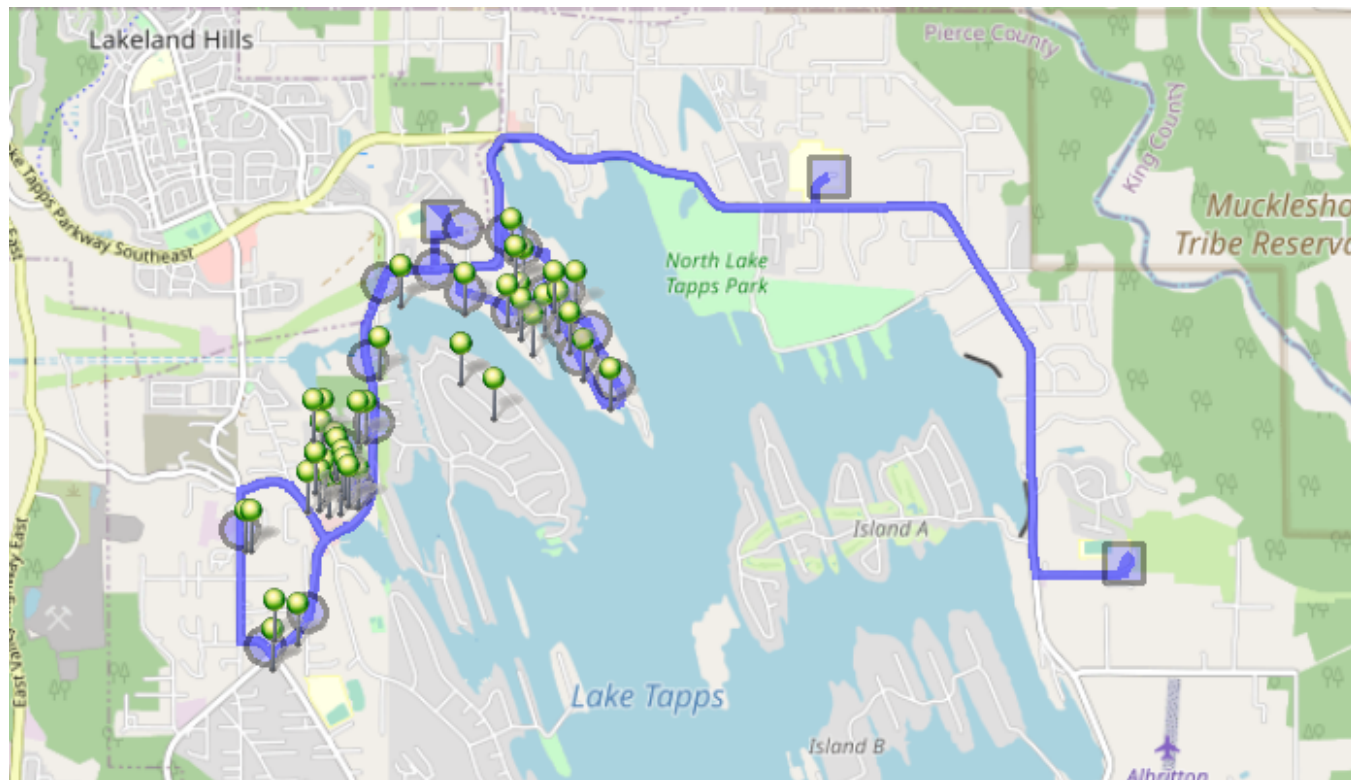

Run - 23 AM ELE

9/1/2022 - 7/4/2024

Driver: Jacques, Anna

Vehicle: D23

Mon, Tue, Thu, Fri

Time: 1 hr 7 min

Distance: 17.72 mi

Students: 54 / 54

Description: Grandview/Creator Luth. church/Orion Rdg./Tacoma P...

Sign On:

Sign Off: 9:00 AM

Map

#1 - 7:38 AM - Depart NTMS / 20029 12TH St E

#2 - 7:45 AM - Grandview Ridge / 2415 173rd Avect East

14 Pickup

#3 - 7:47 AM - Spruce Ridge + Backing Turnaround / 2706 173rd Ave E

4 Pickup

#4 - 7:52 AM - Spruce Ridge #2 / 2842 173rd Ave E

6 Pickup

#5 - 7:54 AM - Stop / 3603 169th Ave East

2 Pickup

#6 - 7:56 AM - Stop / 16613 South Tapps Drive East