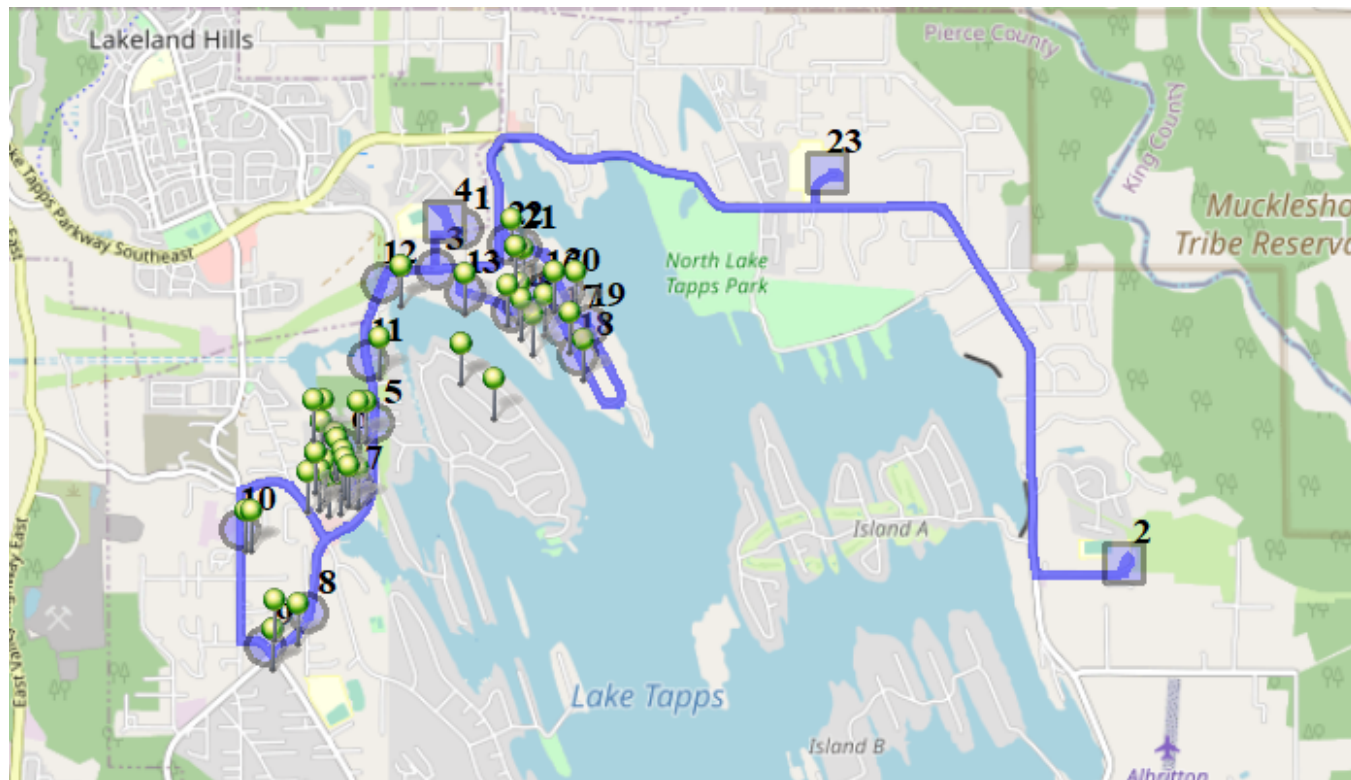

Description: Grandview/Creator Luth. church/Orion Rdg./Deer Isl...

Sign On: 12:30 PM

Sign Off:

Map

#1 - 12:45 PM - Depart Base / 1320 178TH Ave East

#2 - 1:05 PM - Depart DHES / 21727 34th St E

23 Pickup

#3 - 1:16 PM - Stop / 17806 16th St East

#4 - 1:20 PM - Depart LTES / 1320 178th Ave East

29 Pickup

#5 - 1:25 PM - Grandview Ridge / 2415 173rd Ave East

14 Dropoff

#6 - 1:27 PM - Stop + Turnaround / 2706 173rd Ave E

4 Dropoff

#7 - 1:28 PM - Spruce Ridge 2 / 2842 173rd Ave E

1 Dropoff

#12 - 1:38 PM - Fairweather Cove / 17503 16th Stct East

2 Dropoff

#13 - 1:40 PM - Stop / 18011 17th St East

1 Dropoff

#14 - 1:41 PM - Stop / 18225 17th St East

3 Dropoff

#15 - 1:41 PM - Stop / 18315 17TH ST E

2 Dropoff

#16 - 1:41 PM - Stop / 18425 17th St East

2 Dropoff

#17 - 1:42 PM - Stop / 1823 186th Ave East

1 Dropoff

#18 - 1:43 PM - Stop / 2011 186th Ave East

1 Dropoff

#19 - 1:45 PM - Stop / 1905 TACOMA POINT Drive East