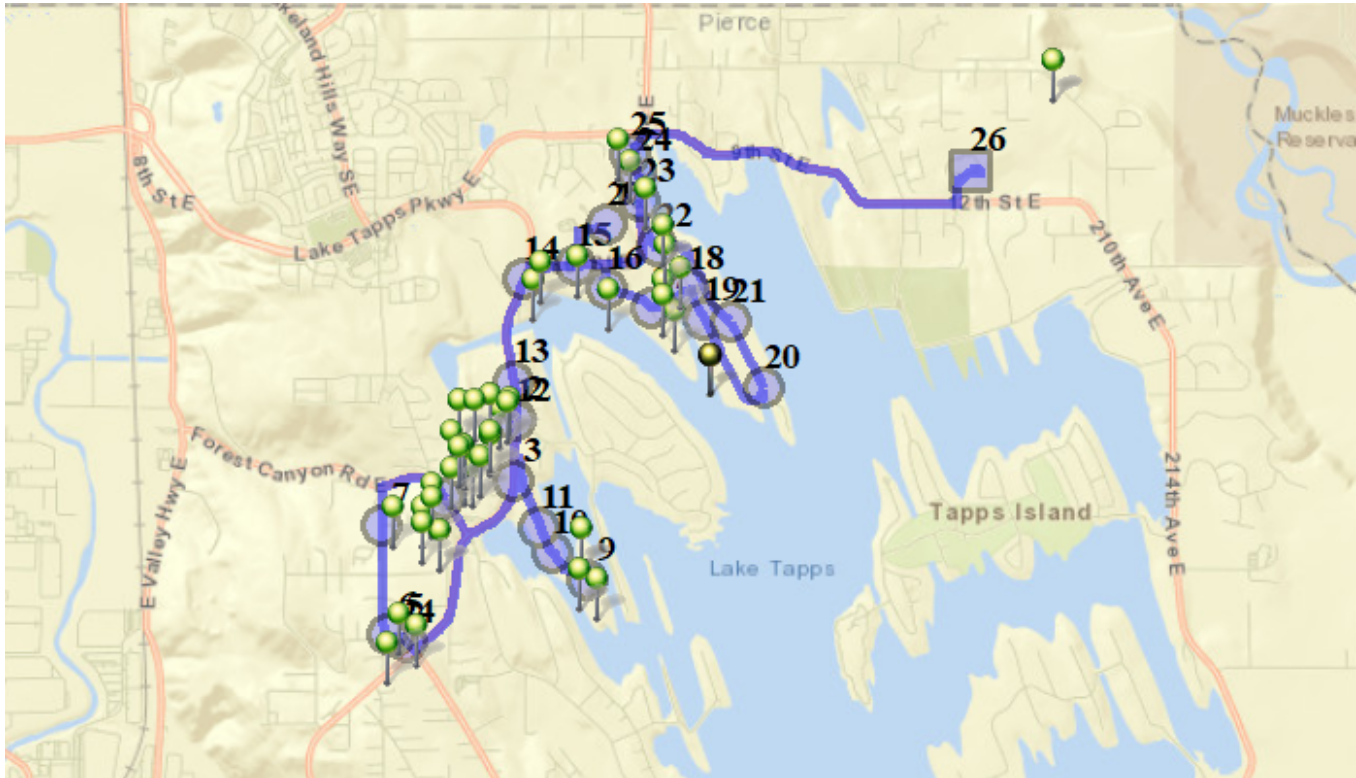

## Map

**#1 - 8:56 AM - Depart Base / 1320 178TH Ave East**

**#2 - 9:00 AM - Grandview / 2415 173rd Avect East**

16 Pickup

**#3 - 9:01 AM - Spruce Ridge / 2808 Sumner Tapps Hwy East**

3 Pickup

**#4 - 9:03 AM - Stop / 16613 South Tapps Drive East**

**#11 - 9:12 AM - Stop / 3110 Deer Island Drive East**

**#12 - 9:14 AM - Stop / 2505 173rd Avect East**

**#13 - 9:14 AM - Stop / Sumner Tapps Hwy East & 22nd Stct East**

**#14 - 9:15 AM - Fairweather Cove / 17503 16th Stct East**

1 Pickup

**#19 - 9:19 AM - Stop / 1814 186th Ave E**

**#20 - 9:21 AM - Stop / 2314 TACOMA POINT Drive East**

**#21 - 9:22 AM - Stop / 1905 TACOMA POINT Drive East**

2 Pickup

**#22 - 9:23 AM - Stop / 14TH Stct East & TACOMA POINT Drive East**

3 Pickup

**#23 - 9:24 AM - Stop / 1207 182nd Ave East**

1 Pickup

**#24 - 9:25 AM - Stop / 182nd Ave East & 10th Stct East**

1 Pickup

**#25 - 9:25 AM - Stop / 908 182ND Ave East**

1 Pickup

**#26 - 9:35 AM - NTMS / 20029 12th St East**