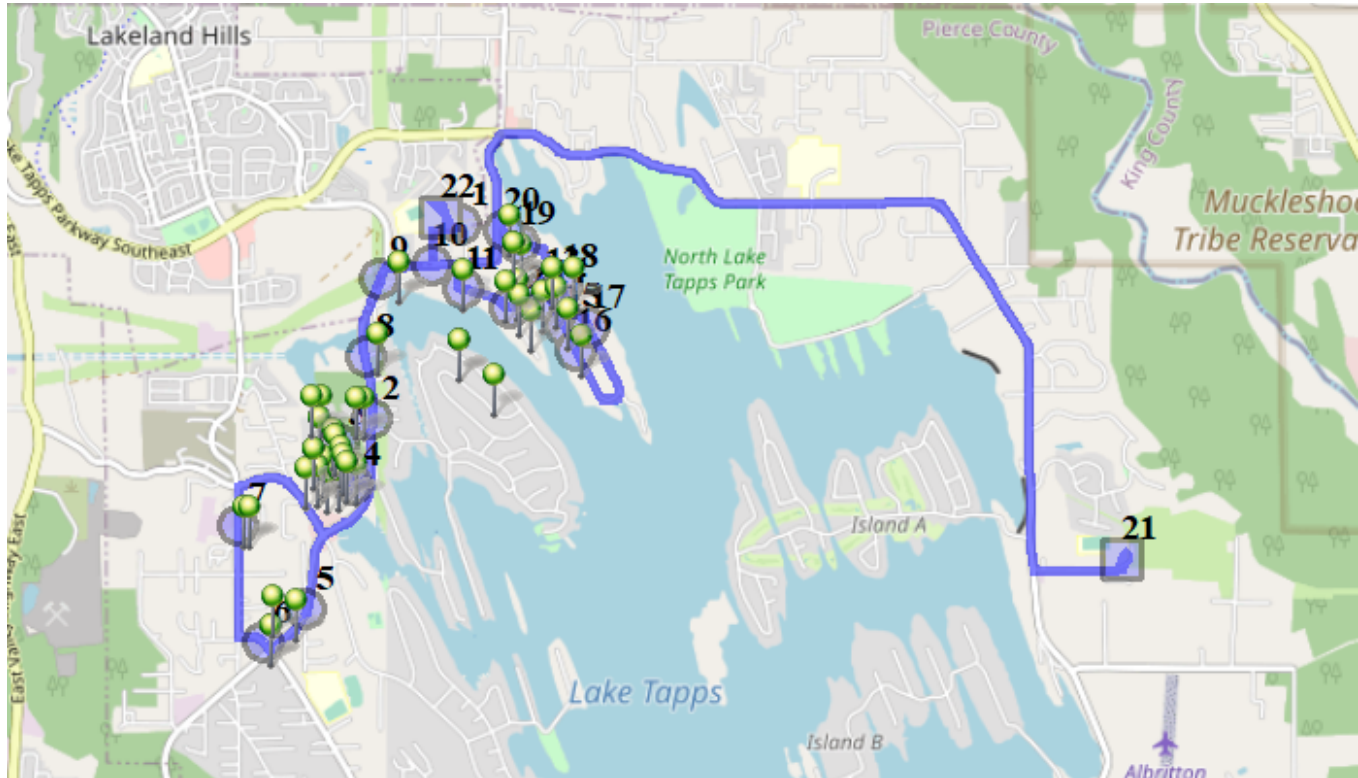

Description: Grandview/Creator Luth. church/Orion Rdg./Tacoma P...

Sign On:

Sign Off: 8:55 AM

Map

#1 - 7:43 AM - Depart Base / 1402 180th Ave East

#2 - 7:47 AM - Grandview Ridge / 2415 173rd Ave East

14 Pickup

2 Pickup

#7 - 7:58 AM - Stop / 166th Ave East & 31st St East

4 Pickup

#8 - 8:02 AM - Stop / 2011 Sumner-Tapps Hwy East

1 Pickup

#9 - 8:03 AM - Fairweather Cove / 17503 16th Stct East

2 Pickup

#10 - 8:03 AM - Stop / 16th St East & 178th Ave East

2 Pickup

#15 - 8:07 AM - Stop / 1823 186th Ave East

1 Pickup

#16 - 8:08 AM - Stop / 2011 186th Ave East

1 Pickup

#17 - 8:10 AM - Stop / 1914 Tacoma Point Drive East

#18 - 8:11 AM - Stop / 1705 TACOMA POINT DR E

1 Pickup

#19 - 8:12 AM - Stop / 1411 TACOMA POINT Drive East

3 Pickup

#20 - 8:12 AM - Stop / 1321 TACOMA POINT DR E

3 Pickup

#21 - 8:25 AM - DHES / 21727 34th St East

23 Dropoff

#22 - 8:40 AM - LTES / 1320 178th Ave E