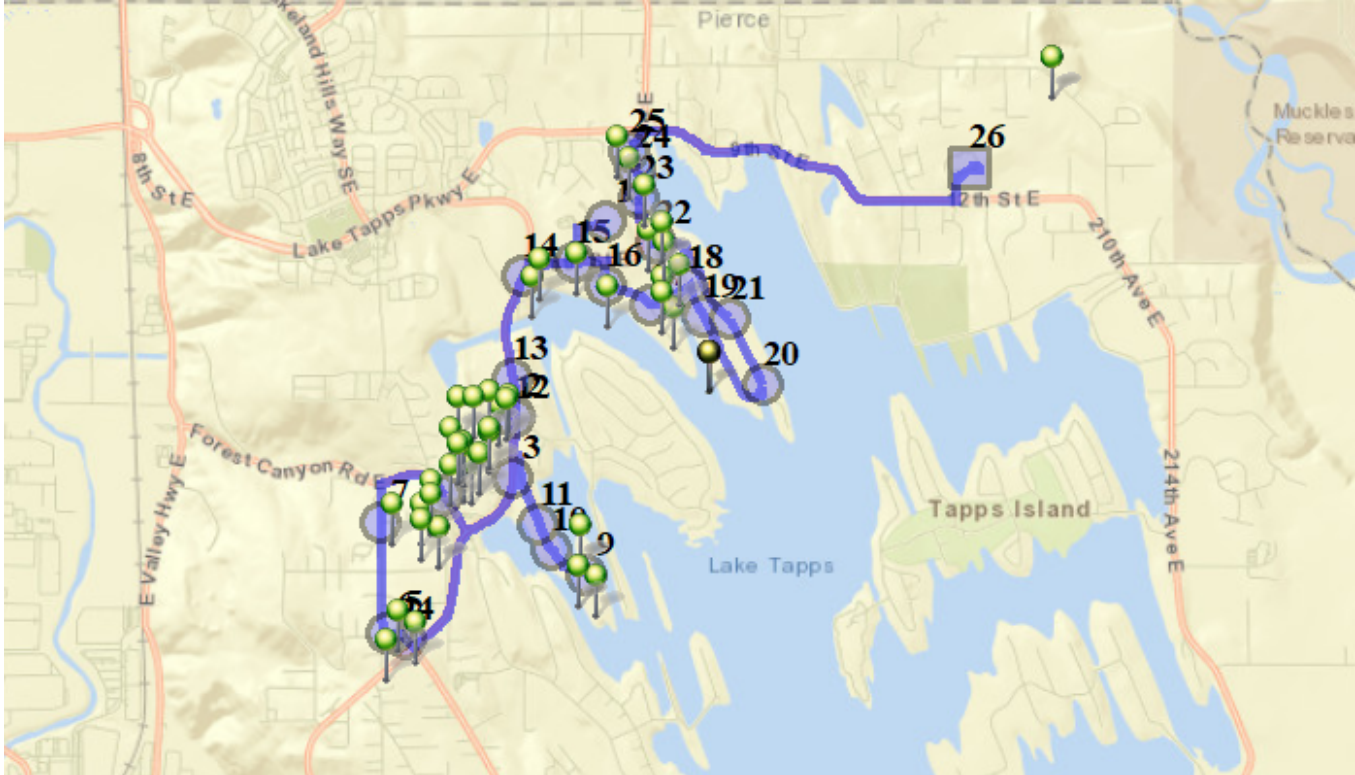

Description: Grandview/Creator Luth. church/Orion Rdg./Deer Isl...

Sign On:

Sign Off: 7:50 AM

Map

#1 - 6:56 AM - Depart Base / 1320 178TH Ave East

#2 - 7:00 AM - Grandview / 2415 173rd Avect East

16 Pickup

#3 - 7:01 AM - Spruce Ridge / 2808 Sumner Tapps Hwy East

3 Pickup

#4 - 7:03 AM - Stop / 16613 South Tapps Drive East

1 Pickup

#5 - 7:03 AM - Stop / South Tapps Drive East & 166th Avect East

1 Pickup

#6 - 7:03 AM - Stop / 3701 166th Avect East

1 Pickup

#7 - 7:05 AM - Stop / 166th Ave East & 31st St East

1 Pickup

#19 - 7:17 AM - Stop / 1814 186th Ave E

#20 - 7:19 AM - Stop / 2314 TACOMA POINT Drive East

1 Pickup

#21 - 7:20 AM - Stop / 1905 TACOMA POINT Drive East

2 Pickup

#22 - 7:22 AM - Stop / 14TH Stct East & TACOMA POINT Drive East

3 Pickup

#23 - 7:22 AM - Stop / 1207 182nd Ave East

1 Pickup

#24 - 7:23 AM - Stop / 182nd Ave East & 10th Stct East

1 Pickup

#25 - 7:24 AM - Stop / 908 182ND Ave East

1 Pickup

#26 - 7:35 AM - NTMS / 20029 12th St East