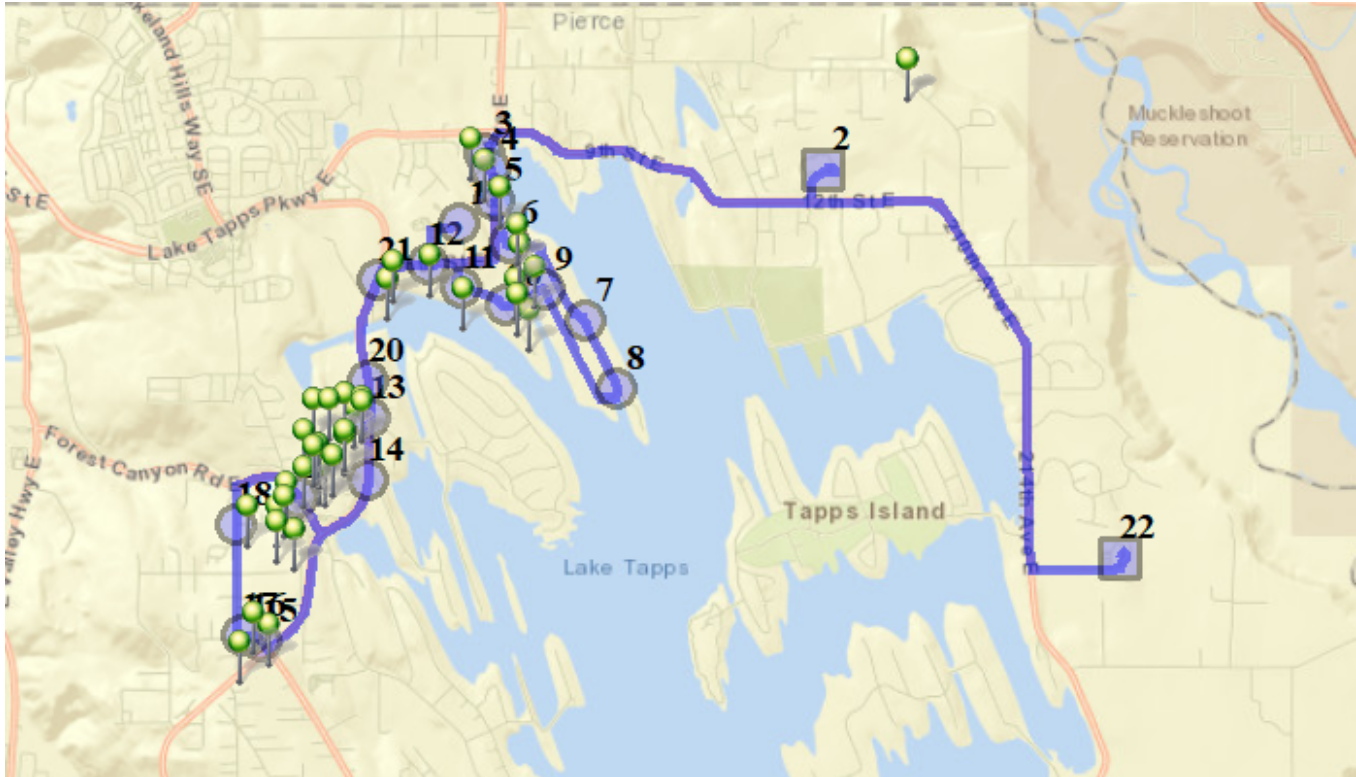

## Map

**#1 - 2:00 PM - Depart Base / 1320 178TH Ave East**

**#2 - 2:20 PM - Depart NTMS / 20029 12th St East**

45 Pickup

**#3 - 2:25 PM - Stop / 908 182ND AVE E**

1 Dropoff

**#4 - 2:25 PM - Stop / 182nd Ave East & 10th Stct East**

1 Dropoff

**#5 - 2:25 PM - Stop / 1207 182nd Ave East**

1 Dropoff

**#6 - 2:26 PM - Stop / 14TH Stct East & TACOMA POINT Drive East**

3 Dropoff

**#7 - 2:28 PM - Stop / 1905 TACOMA POINT Drive East**

2 Dropoff

**#8 - 2:29 PM - Stop / 186th Ave East & Tacoma Point Drive East**

**#9 - 2:30 PM - Stop / 1704 186th St East**

1 Dropoff

**#10 - 2:32 PM - Stop / 18225 17th St East**

3 Dropoff

**#11 - 2:33 PM - Stop / 18011 17th St East**

1 Dropoff

**#16 - 2:39 PM - Stop / South Tapps Drive East & 166th Avcct East**

1 Dropoff

**#17 - 2:39 PM - Stop / 3701 166th Avcct East**

1 Dropoff

**#18 - 2:41 PM - Stop / 166th Ave East & 31st St East**

1 Dropoff