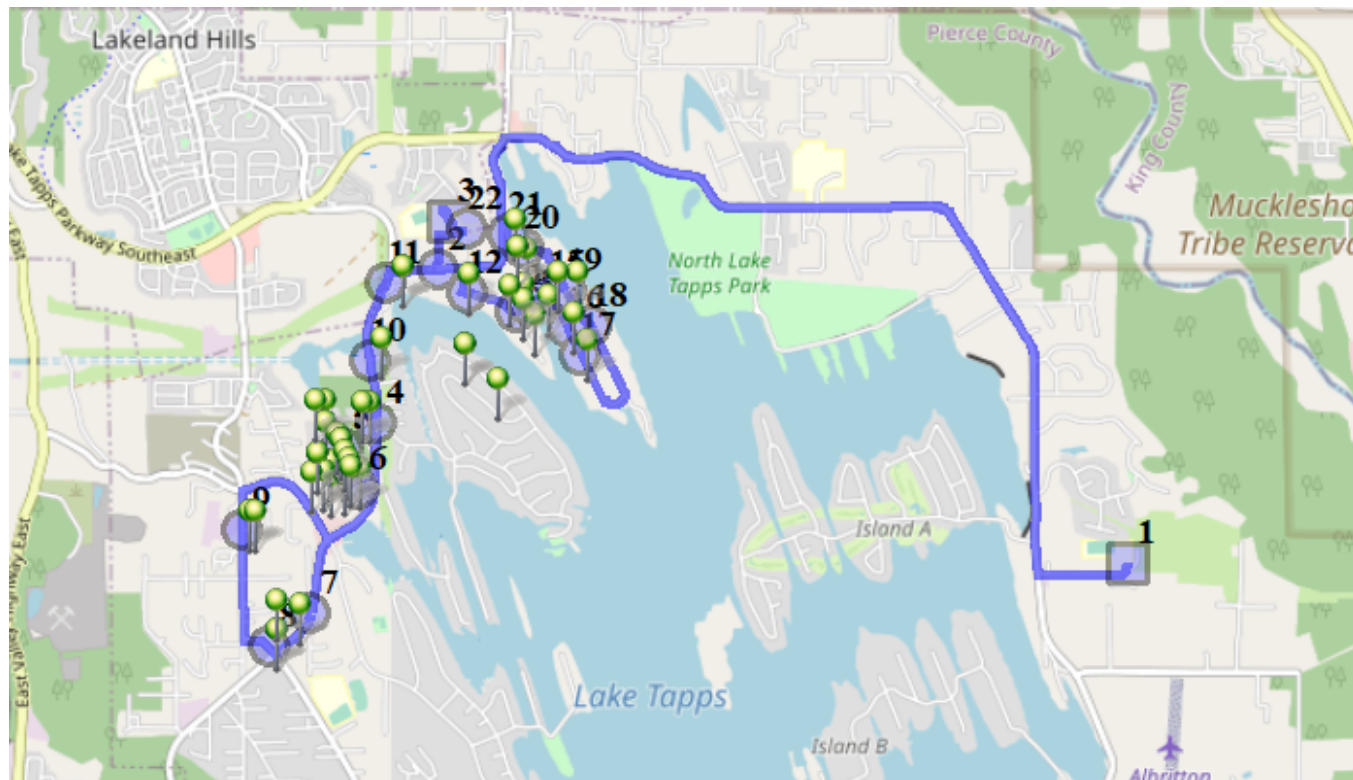

Description: Grandview/Creator Luth. church/Orion Rdg./Deer Isl...

Sign On:

Sign Off: 4:11 PM

Map

#1 - 3:10 PM - Depart DHES / 21727 34th St E

23 Pickup

#2 - 3:21 PM - Stop / 17806 16th St East

#3 - 3:25 PM - Depart LTES / 1320 178th Ave East

2 Dropoff

#8 - 3:36 PM - Creator Lutheran / 16613 South Tapps Drive East

2 Dropoff

#9 - 3:38 PM - Stop / 166th Ave East & 31st St East

4 Dropoff

#10 - 3:42 PM - Stop / 2011 Sumner-Tapps Hwy East

1 Dropoff

#11 - 3:43 PM - Fairweather Cove / 17503 16th Stct East

2 Dropoff

#16 - 3:48 PM - Stop / 1823 186th Ave East

1 Dropoff

#17 - 3:48 PM - Stop / 2011 186th Ave East

1 Dropoff

#18 - 3:50 PM - Stop / 1905 TACOMA POINT Drive East

#19 - 3:51 PM - Stop / 1705 TACOMA POINT DR E

1 Dropoff

#20 - 3:52 PM - Stop / 1411 TACOMA POINT Drive East

3 Dropoff

#21 - 3:52 PM - Stop / 1321 Tacoma Point Drive East

3 Dropoff

#22 - 3:56 PM - Return to Base / 1320 178TH Ave East