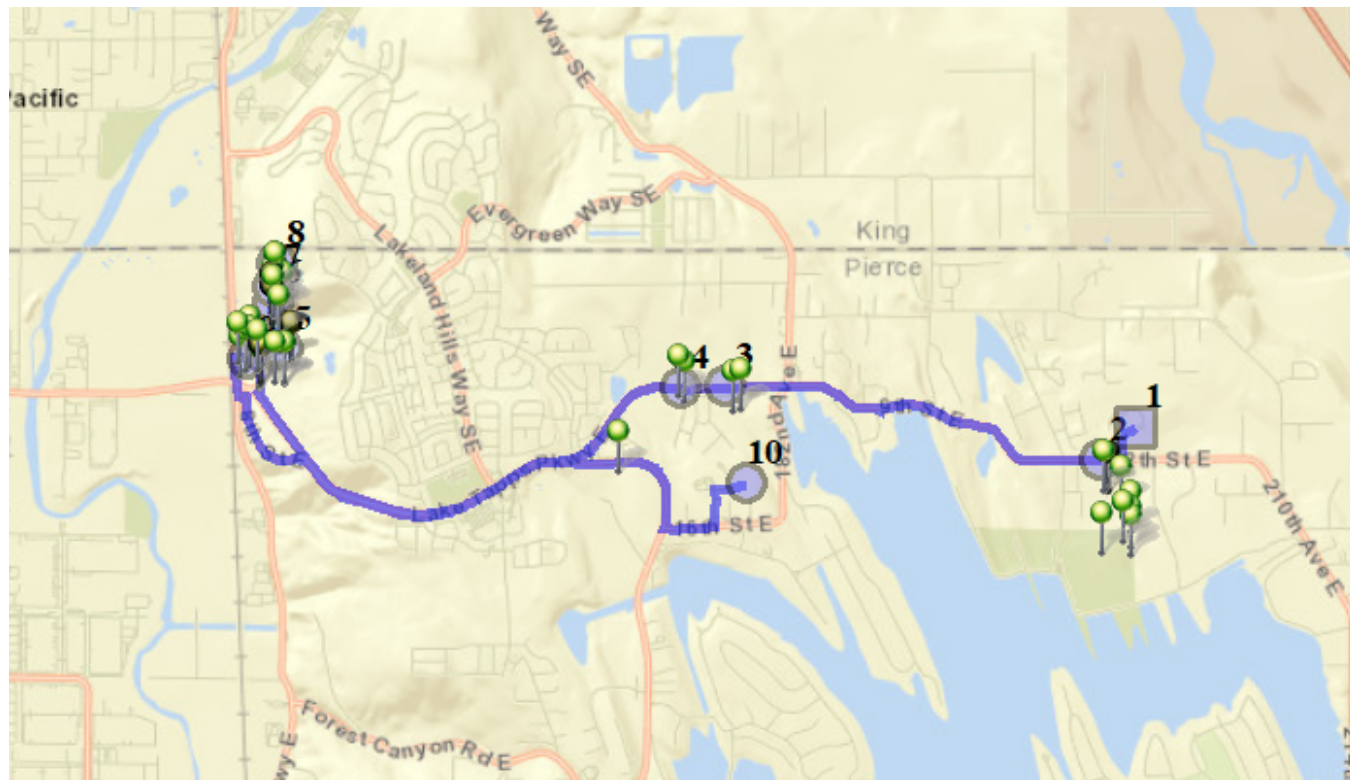

# Run - 22 PM NTMS Friday

9/1/2022 - 7/4/2024

Fri

Driver: Skagen, Mike William

Vehicle: D22

Time: 35 min

Distance: 7.62 mi

Students: 40 / 40

## Map

**#1 - 2:20 PM - Depart NTMS / NTMS 20029 12TH St E**

40 Pickup

**#2 - 2:26 PM - Boardwalk / 1208 200th Ave East**

8 Dropoff

**#3 - 2:30 PM - Stop / 6327 Franklin Ave**

2 Dropoff

**#4 - 2:30 PM - Stop / CHARLOTTE Ave Southeast & LAKE TAPPS Parkway Southeast**

4 Dropoff

**#5 - 2:35 PM - Stop / 6250 Terrace View Lane SE**

9 Dropoff

**#6 - 2:37 PM - Stop / 5980 Terrace View Lane Southeast**

2 Dropoff

**#7 - 2:38 PM - Stop Mailboxes / 5858 Terrace View Lane Southeast**

5 Dropoff

**#8 - 2:40 PM - Stop / 5800 Terrace View Lane Southeast**

3 Dropoff

**#9 - 2:44 PM - Stop / 118 61st Place Southeast**

7 Dropoff

**#10 - 2:55 PM - Return to Base / 1320 178TH Ave East**