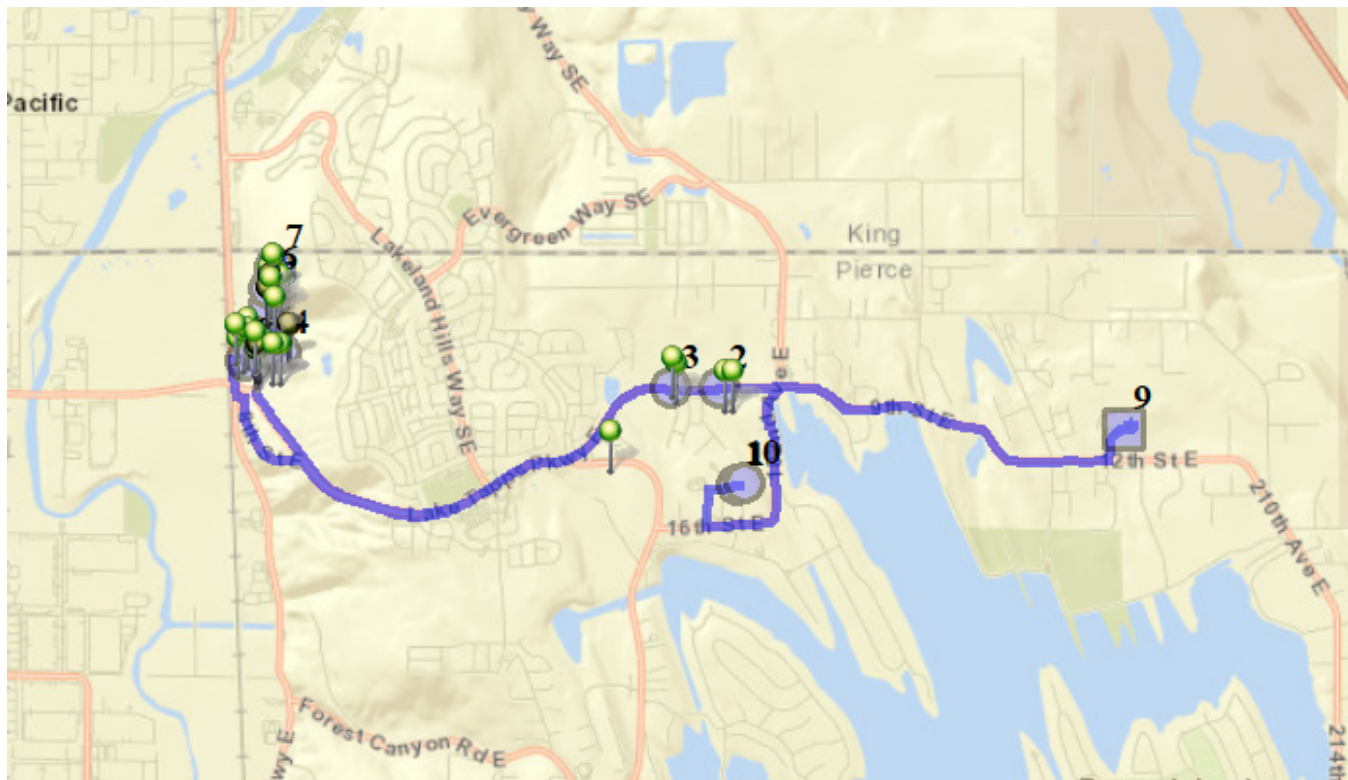

Run - 22 AM NTMS Wednesday

9/1/2022 - 7/4/2024

Wed

Driver:	Skagen, Mike William	Vehicle:	D22
Time:	45 min	Distance:	11.04 mi
Students:	33 / 33	Description:	Belara Apt./Terrace View
Sign On:		Sign Off:	10:00 AM

Map

#1 - 9:00 AM - Depart Base / Dieringer Trans 1402 180th Ave East

#2 - 9:04 AM - Stop / 6327 Franklin Ave

2 Pickup

#3 - 9:05 AM - Stop / Charlotte Ave Southeast & Lake Tapps Parkway Southeast

4 Pickup

#4 - 9:12 AM - Stop / 6250 Terrace View Lane SE

10 Pickup

#5 - 9:13 AM - Stop / 5981 Terrace View Lane Southeast

2 Pickup

#6 - 9:16 AM - Stop Mailboxes / 6035 Terrace View Lane Southeast

5 Pickup

#7 - 9:20 AM - Stop / 5800 Terrace View Lane Southeast

3 Pickup

#8 - 9:24 AM - Stop / 118 61st Place Southeast

7 Pickup

#9 - 9:35 AM - NTMS / NTMS 20029 12TH St E

33 Dropoff

#10 - 9:45 AM - Return to Base / 1320 178TH Ave East