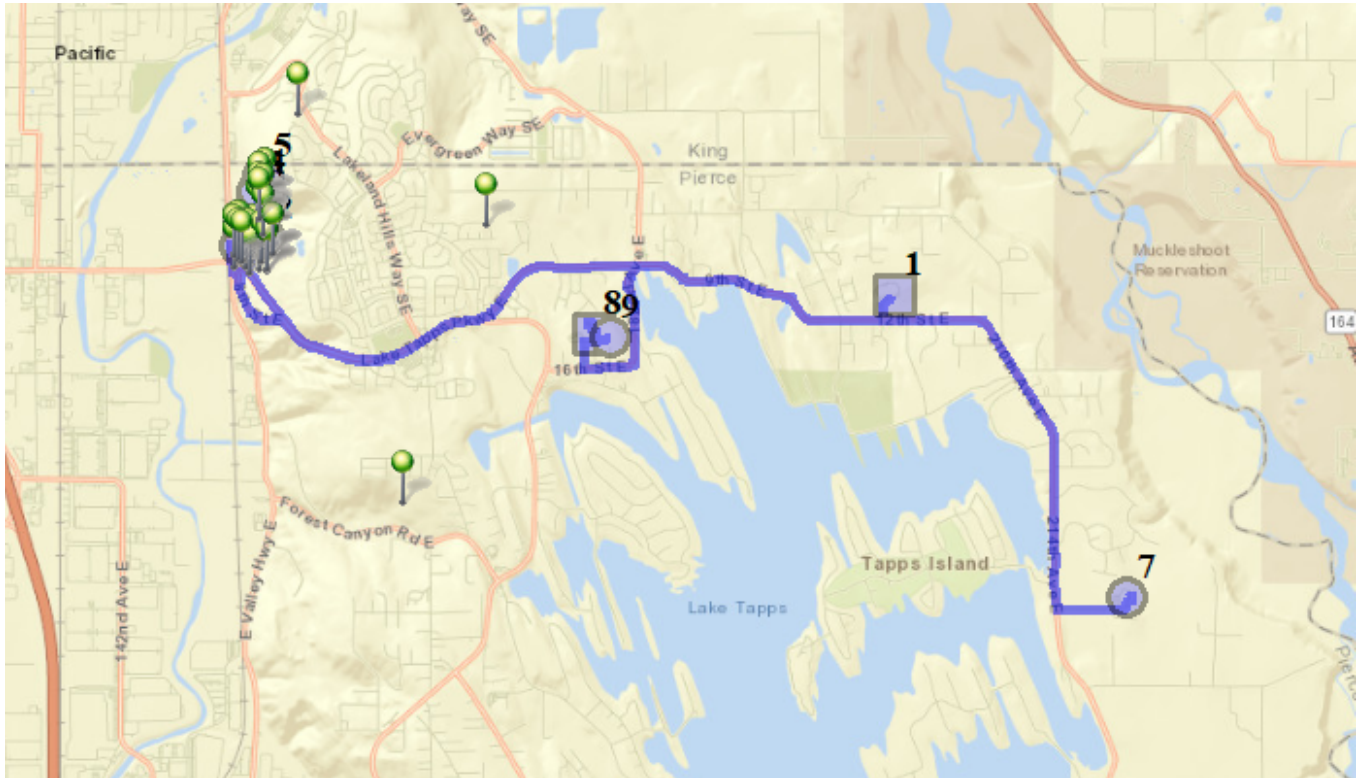

# Run - 22 AM ELE

9/1/2022 - 7/4/2024

Mon, Tue, Thu, Fri

Driver: Skagen, Mike William

Vehicle: D22

Time: 60 min

Distance: 16.07 mi

Students: 60 / 60

## Map

**#1 - 7:45 AM - Depart NTMS / NTMS 20029 12TH St E**

**#2 - 7:54 AM - Stop / 6250 Terrace View Lane SE**

16 Pickup

**#3 - 7:57 AM - Stop / 5980 Terrace View Lane Southeast**

9 Pickup

**#4 - 7:58 AM - Mailboxes / 5922 Terrace View Lane Southeast**

9 Pickup

**#5 - 8:00 AM - Stop / 5800 Terrace View Lane Southeast**

11 Pickup

**#6 - 8:04 AM - Stop / 118 61st Place Southeast**

15 Pickup

**#7 - 8:20 AM - DHES / Dieringer Heights Elementary School**

33 Dropoff

**#8 - 8:35 AM - LTES / Unknown Address**

27 Dropoff

**#9 - 8:45 AM - Return to Base / 1320 178TH Ave East**