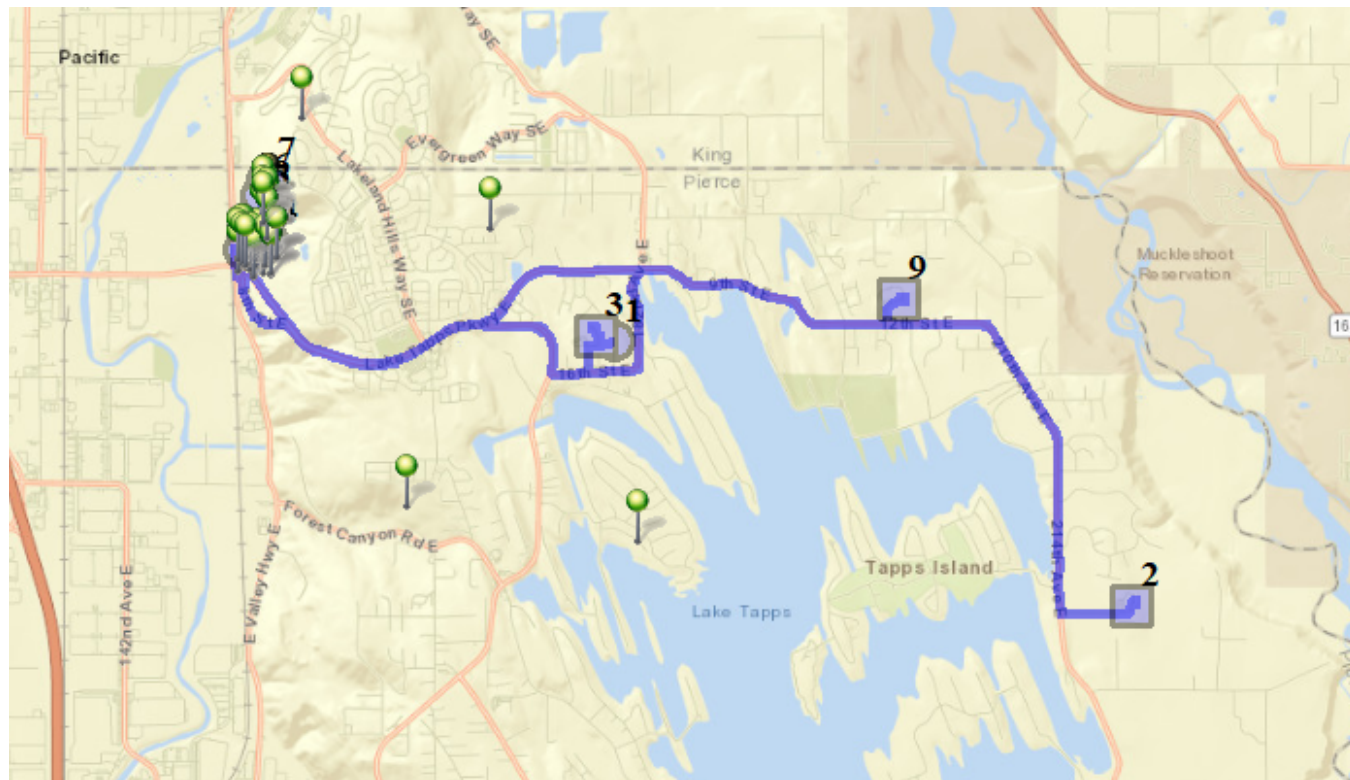

Run - 22 PM ELE Friday

9/1/2022 - 7/4/2024

Fri

Driver: Skagen, Mike William

Vehicle: D22

Time: 1 hr 7 min

Distance: 17.09 mi

Students: 58 / 66

Description: Belara Apt./Terrace View

Sign On: 12:30 PM

Sign Off:

Map

#1 - 12:45 PM - Depart Base / 1320 178TH Ave East

#2 - 1:05 PM - Depart DHES / 21727 34th St E

32 Pickup

#3 - 1:20 PM - Depart LTES / Unknown Address

26 Pickup

#4 - 1:33 PM - Stop / 6250 Terrace View Lane SE

20 Dropoff

#5 - 1:36 PM - Stop / 5980 Terrace View Lane Southeast

9 Dropoff

#6 - 1:36 PM - Mailboxes / 5920 Terrace View Lane Southeast

10 Dropoff

#7 - 1:38 PM - Stop / 5800 Terrace View Lane Southeast

11 Dropoff

#8 - 1:41 PM - Stop / 118 61st Place Southeast

16 Dropoff

#9 - 1:51 PM - NTMS / 20029 12TH St East