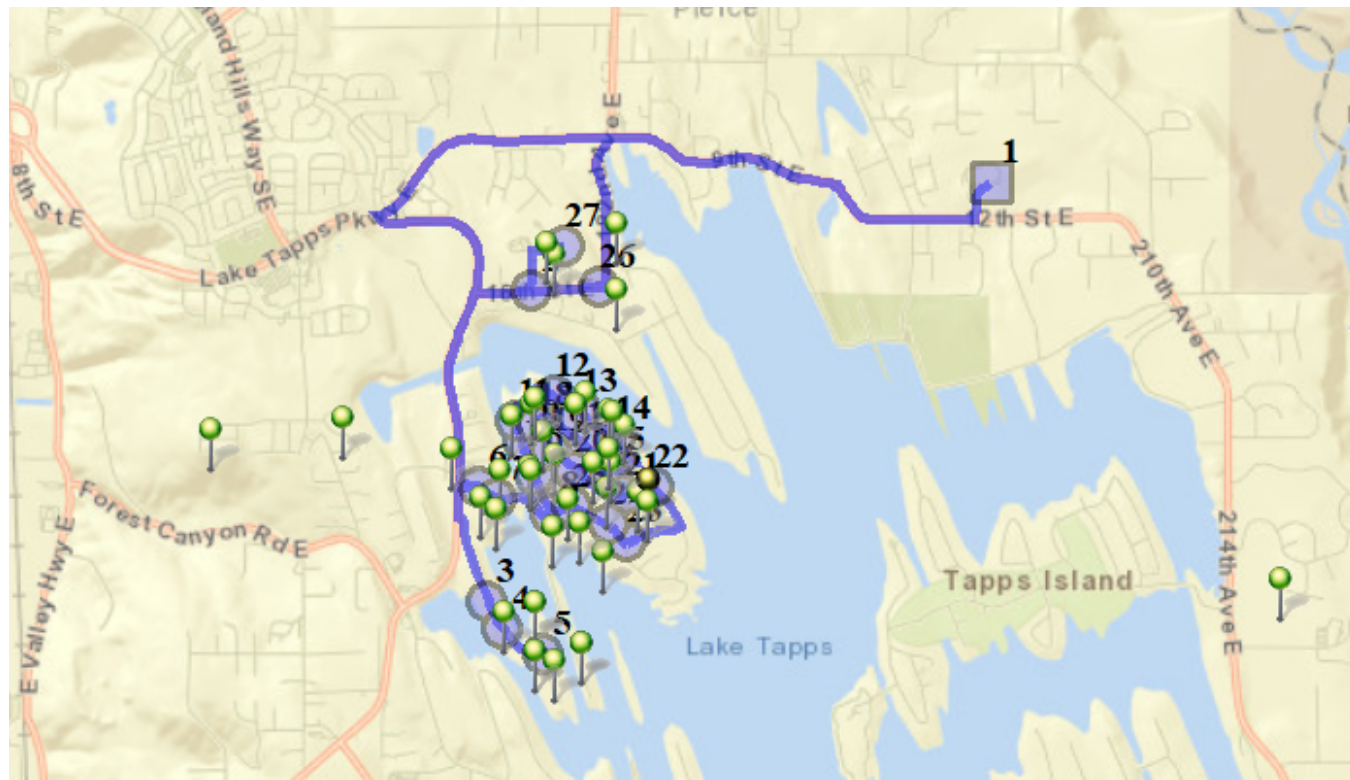

## Map

**#1 - 2:20 PM - NTMS / 12th St East - 20029 (NTMS Stall 11)**

44 Pickup

**#2 - 2:30 PM - Stop / 16th St East & 178th Ave East**

3 Dropoff

**#3 - 2:34 PM - Stop / 3114 DEER**

**#4 - 2:34 PM - Stop / 3228 Deer Island Drive East**

**#5 - 2:34 PM - Stop / 3329 Deer Island Drive East**

5 Dropoff

**#6 - 2:37 PM - Stop / 2708 176th Ave East**

1 Dropoff

**#7 - 2:38 PM - Stop / 176th Ave East & Driftwood Drive East**

3 Dropoff

**#8 - 2:39 PM - Stop / Driftwood Dr E & 179th Ave East**

**#13 - 2:43 PM - Stop / 2410 185th Ave East**

3 Dropoff

**#14 - 2:43 PM - Stop / 2430 185th Ave**

2 Dropoff

**#15 - 2:44 PM - Stop / 25th St Ct East - 18219**

2 Dropoff

**#16 - 2:45 PM - Stop / 18111 25TH STREET CT E**

2 Dropoff

**#25 - 2:52 PM - Stop / Driftwood Drive East & 180th Ave East**

2 Dropoff

**#26 - 2:56 PM - Stop / 18025 16th St East**

1 Dropoff

**#27 - 3:03 PM - Return to Base / 1320 178TH Ave East**