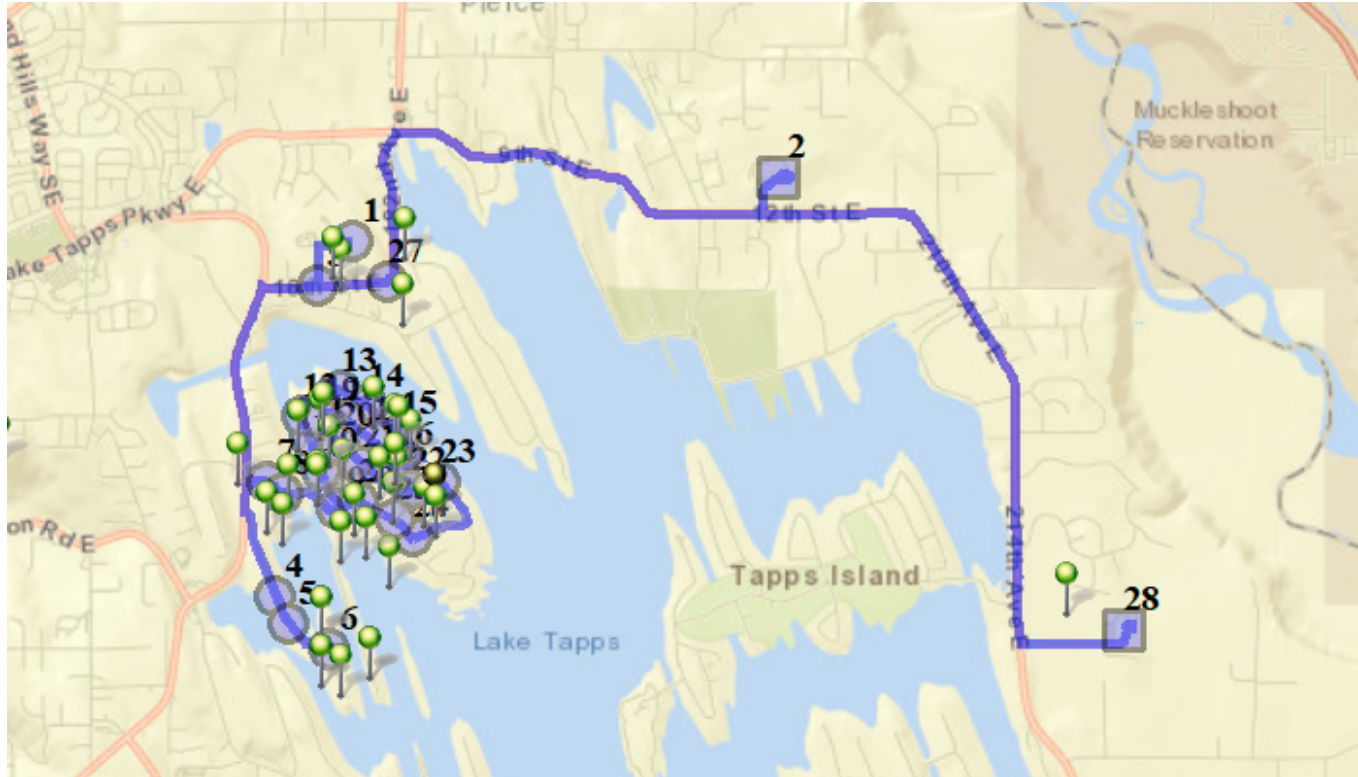

## Map

**#1 - 2:00 PM - Depart Base / 1320 178TH Ave East**

**#2 - 2:20 PM - NTMS / 12th St East - 20029 (NTMS Stall 11)**

41 Pickup

**#3 - 2:29 PM - Stop / 16th St East & 178th Ave East**

3 Dropoff

**#4 - 2:33 PM - Stop / 3114 DEER**

**#5 - 2:33 PM - Stop / 3228 Deer Island Drive East**

**#6 - 2:34 PM - Stop / 3329 Deer Island Drive East**

5 Dropoff

**#7 - 2:37 PM - Stop / 2708 176th Ave East**

1 Dropoff

**#8 - 2:37 PM - Stop / 176th Ave East & Driftwood Drive East**

3 Dropoff

**#9 - 2:38 PM - Stop / Driftwood Dr E & 179th Ave East**

5 Dropoff

**#10 - 2:40 PM - Stop / 2517 179th Ave East**

3 Dropoff

**#11 - 2:41 PM - Stop / 179th Ave East - 2407**

1 Dropoff

**#12 - 2:41 PM - Stop / 2317 179th Ave East**

1 Dropoff

**#25 - 2:51 PM - Stop / 182nd Ave East & Driftwood Drive East**

2 Dropoff

**#26 - 2:51 PM - Stop / Driftwood Drive East & 180th Ave East**

2 Dropoff

**#27 - 2:56 PM - Stop / 18025 16th St East**