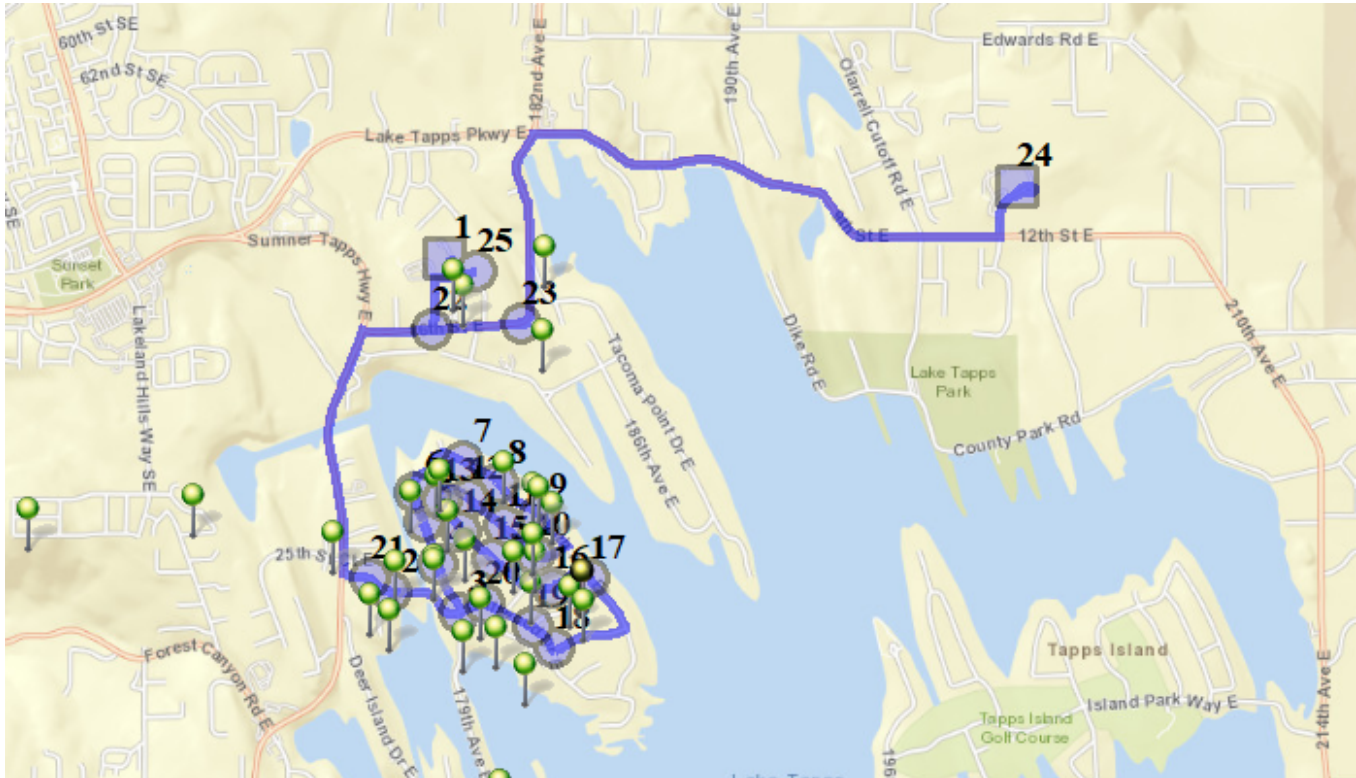

Description: Driftwood

Sign On:

Sign Off: 10:00 AM

Map

#1 - 8:59 AM - Depart LTES / 1320 178th Ave E

3 Pickup

#2 - 9:04 AM - Stop / 176th Ave East & Driftwood Drive East

3 Pickup

#3 - 9:04 AM - Stop / Driftwood Dr E & 179th Ave East

3 Pickup

#4 - 9:05 AM - Stop / 2517 179th Ave East

3 Pickup

#5 - 9:06 AM - Stop / 179th Ave East - 2407

1 Pickup

#6 - 9:06 AM - Stop / 2317 179th Ave East

1 Pickup

#17 - 9:13 AM - Stop / 2602 185th Ave East

1 Pickup

#18 - 9:14 AM - Stop / 2910 183rd Ave East

1 Pickup

#19 - 9:15 AM - Stop / 182nd Ave East & Driftwood Drive East

2 Pickup

#20 - 9:16 AM - Stop / Driftwood Drive East & 180th Ave East

38 Dropoff

#25 - 9:45 AM - Return to Base / 1320 178TH Ave East