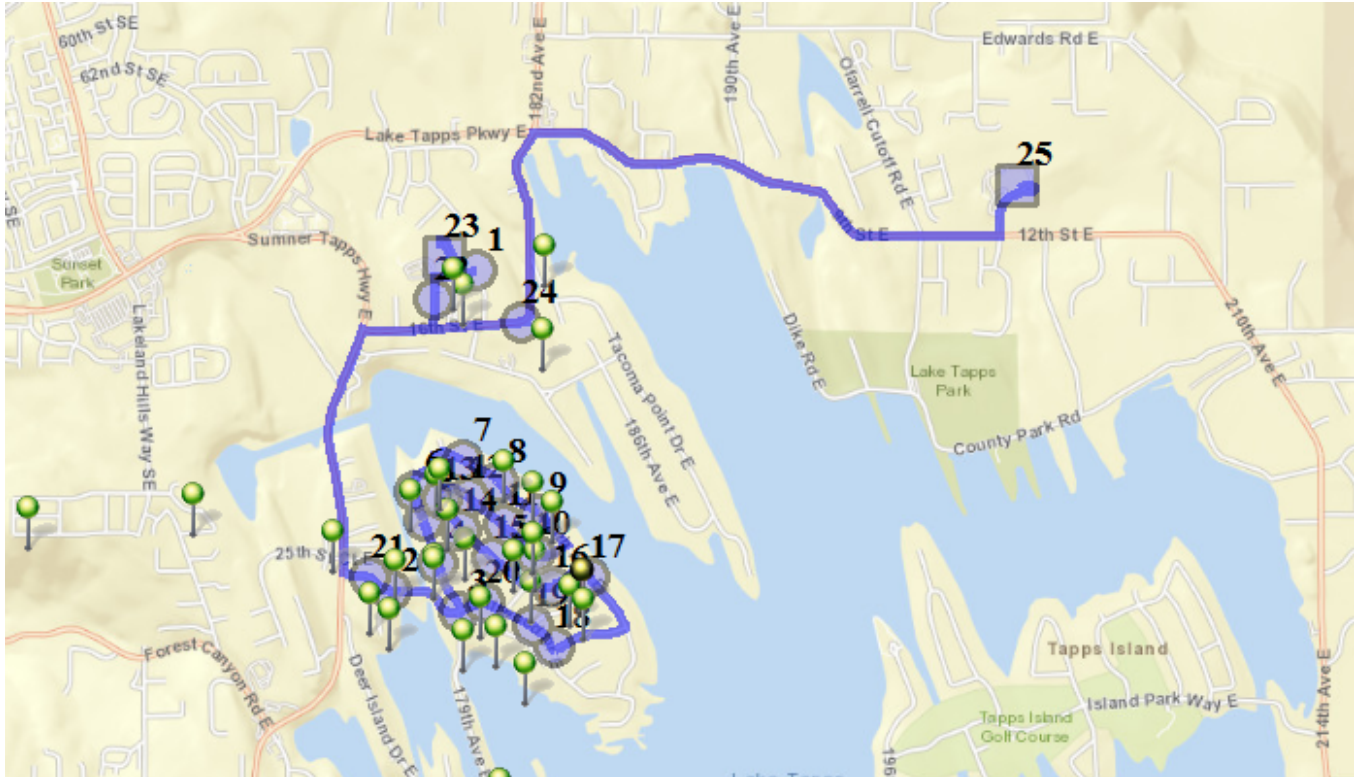

Description: Driftwood

Sign On: 6:45 AM

Sign Off:

Map

#1 - 7:00 AM - Depart Base / 1320 178TH Ave East

#2 - 7:04 AM - Stop / 176th Ave East & Driftwood Drive East

3 Pickup

#3 - 7:05 AM - Stop / Driftwood Dr E & 179th Ave East

3 Pickup

#4 - 7:06 AM - Stop / 2517 179th Ave East

3 Pickup

#5 - 7:07 AM - Stop / 179th Ave East - 2407

1 Pickup

#6 - 7:07 AM - Stop / 2317 179th Ave East

#7 - 7:08 AM - Stop / 2324 185th Ave East

#8 - 7:08 AM - Stop / 2410 185th Ave East

2 Pickup

#9 - 7:09 AM - Stop / 2430 185th Ave

2 Pickup

#10 - 7:10 AM - Stop / 25th St Ct East - 18219

2 Pickup

#11 - 7:11 AM - Stop / 18111 25TH STREET CT E

#12 - 7:11 AM - Stop / 18002 25th Stct East

#13 - 7:11 AM - Stop / 17820 26th Stct East

1 Pickup

#18 - 7:15 AM - Stop / 2910 183rd Ave East

1 Pickup

#19 - 7:16 AM - Stop / 182nd Ave East & Driftwood Drive East

2 Pickup

#20 - 7:16 AM - Stop / Driftwood Drive East & 180th Ave East

3 Pickup

#21 - 7:18 AM - Stop / 2708 176th Ave East