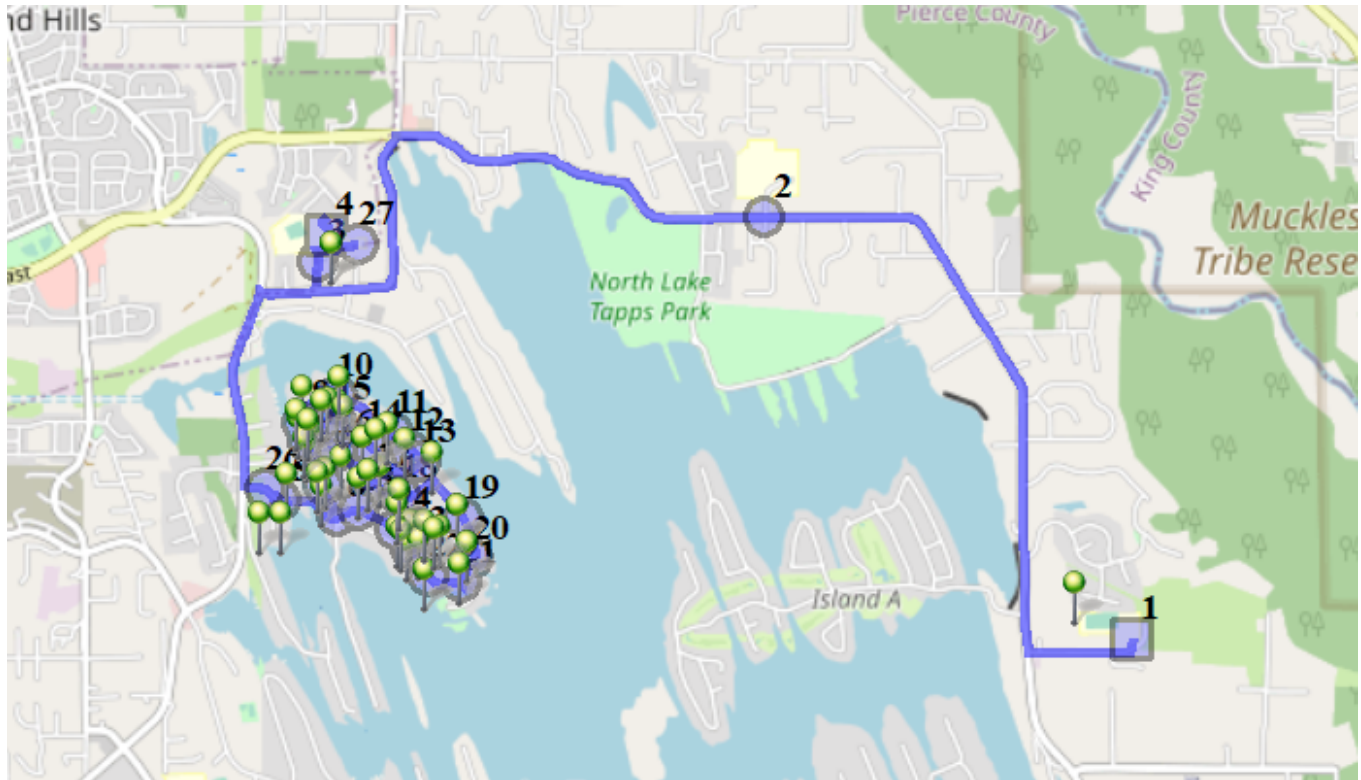

## Map

**#1 - 3:00 PM - DHES / 21727 34th St E**

27 Pickup

**#2 - 3:06 PM - Stop / 201st Ave East & 12th St East**

2 Dropoff

**#3 - 3:12 PM - Stop / 17811 14th Stct East**

2 Dropoff

**#4 - 3:20 PM - LTES / 1320 178th Ave E**

31 Pickup

**#5 - 3:26 PM - Stop / 176th Ave East & Driftwood Drive East**

2 Dropoff

**#6 - 3:42 PM - Stop / DRIFTWOOD Drive East & 179TH Ave East**

**#7 - 3:43 PM - Stop / 2523 179th Ave East**

4 Dropoff

**#8 - 3:44 PM - Stop / 2407 179th Ave East**

2 Dropoff

**#21 - 3:53 PM - Stop / 185th Ave East & Driftwood Drive East**

1 Dropoff

**#22 - 3:53 PM - Stop / 18402 Driftwood Dr. E**

2 Dropoff

**#23 - 3:54 PM - Stop / 18303 Driftwood Dr E**

8 Dropoff

**#24 - 3:55 PM - Stop / Driftwood Drive East & 182nd Ave East**

3 Dropoff

**#25 - 3:55 PM - Stop / Driftwood Drive East & 180th Ave East**

1 Dropoff

**#26 - 3:57 PM - Stop / 2708 176th Ave East**

1 Dropoff

**#27 - 4:00 PM - Return to Base / (Bus Garage) 178th Ave East - 1320**