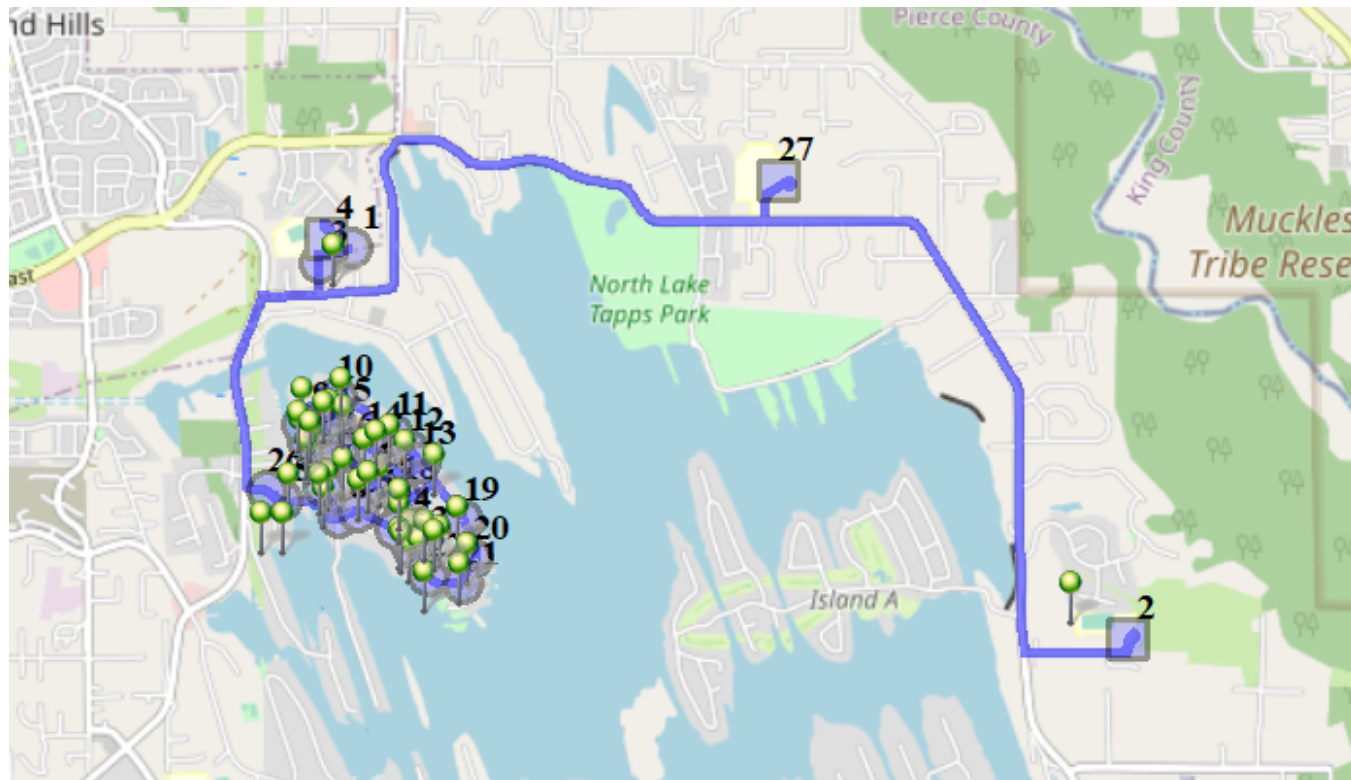

Description: Driftwood

Sign On: 12:30 PM

Sign Off:

Map

#1 - 12:45 PM - Depart Base / 1320 178TH Ave East

#2 - 1:00 PM - DHES / 21727 34th St E

26 Pickup

#3 - 1:12 PM - Stop / 17811 14th Stct East

2 Dropoff

#4 - 1:15 PM - LTES / 1320 178th Ave E

31 Pickup

#5 - 1:22 PM - Stop / 176th Ave East & Driftwood Drive East

2 Dropoff

#6 - 1:23 PM - Stop / DRIFTWOOD Drive East & 179TH Ave East

#7 - 1:23 PM - Stop / 2523 179th Ave East

2 Dropoff

#20 - 1:34 PM - Stop / 2716 185TH AVE E

2 Dropoff

#21 - 1:34 PM - Stop / 185th Ave East & Driftwood Drive East

1 Dropoff

#22 - 1:35 PM - Stop / 18402 Driftwood Dr. E

2 Dropoff

#23 - 1:36 PM - Stop / 18303 Driftwood Dr E

8 Dropoff

#24 - 1:37 PM - Stop / Driftwood Drive East & 182nd Ave East

3 Dropoff

#25 - 1:37 PM - Stop / Driftwood Drive East & 180th Ave East

1 Dropoff

#26 - 1:39 PM - Stop / 2708 176th Ave East

1 Dropoff

#27 - 1:47 PM - NTMS / 20029 12TH St East