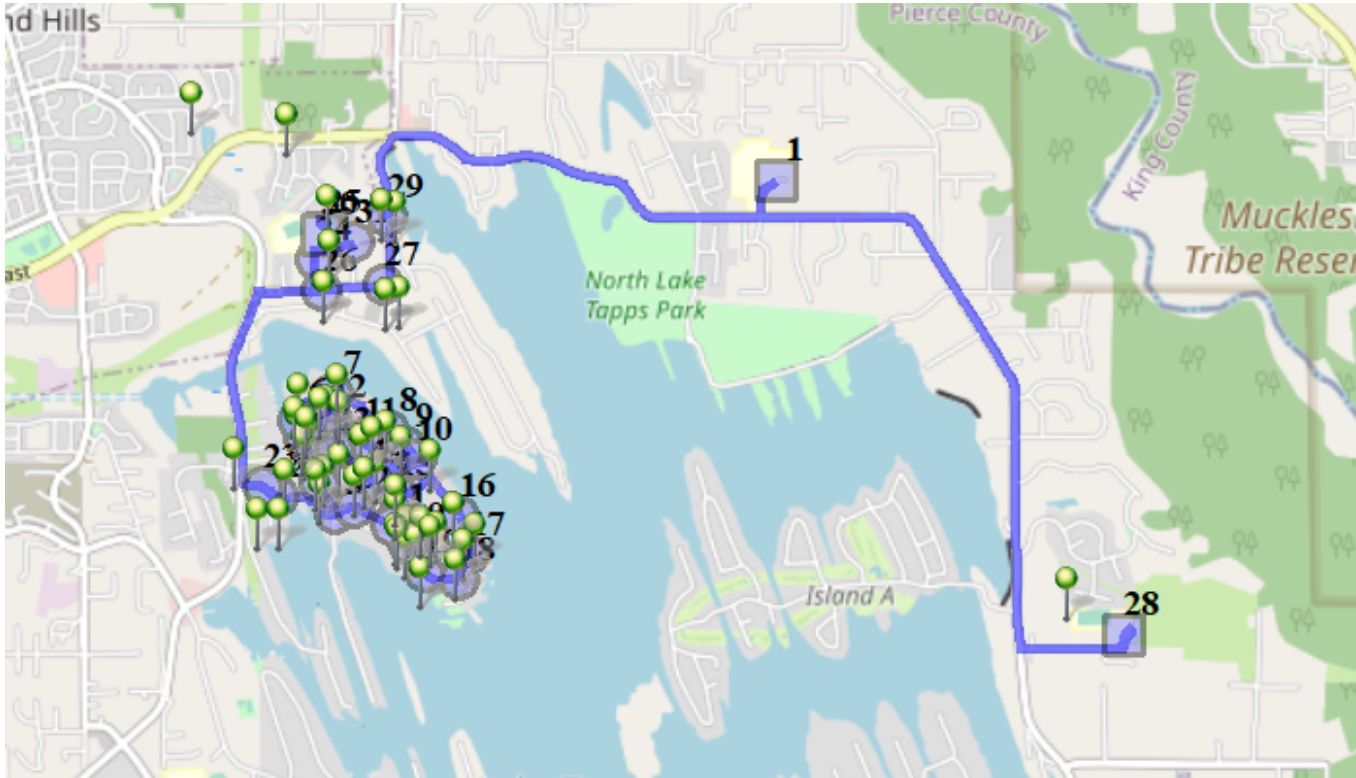

Run - 21 AM ELE

9/1/2022 - 7/4/2024

Mon, Tue, Thu, Fri

Driver: Vyse, Sherrill
Time: 1 hr 9 min
Students: 74 / 71
Sign On:

Vehicle: D21
Distance: 16.94 mi
Description: Driftwood
Sign Off: 9:00 AM

Map

#1 - 7:36 AM - Depart NTMS / 12th St E - 20029 (NTMS Bus Loop)

2 Pickup

#2 - 7:44 AM - Stop / 176th Ave East & Driftwood Drive East

2 Pickup

#3 - 7:45 AM - Stop / DRIFTWOOD Drive East & 179TH Ave East

#4 - 7:45 AM - Stop / 2523 179th Ave East

4 Pickup

#5 - 7:46 AM - Stop / 2407 179th Ave East

7 Pickup

#6 - 7:47 AM - Stop / 2317 179th Ave East