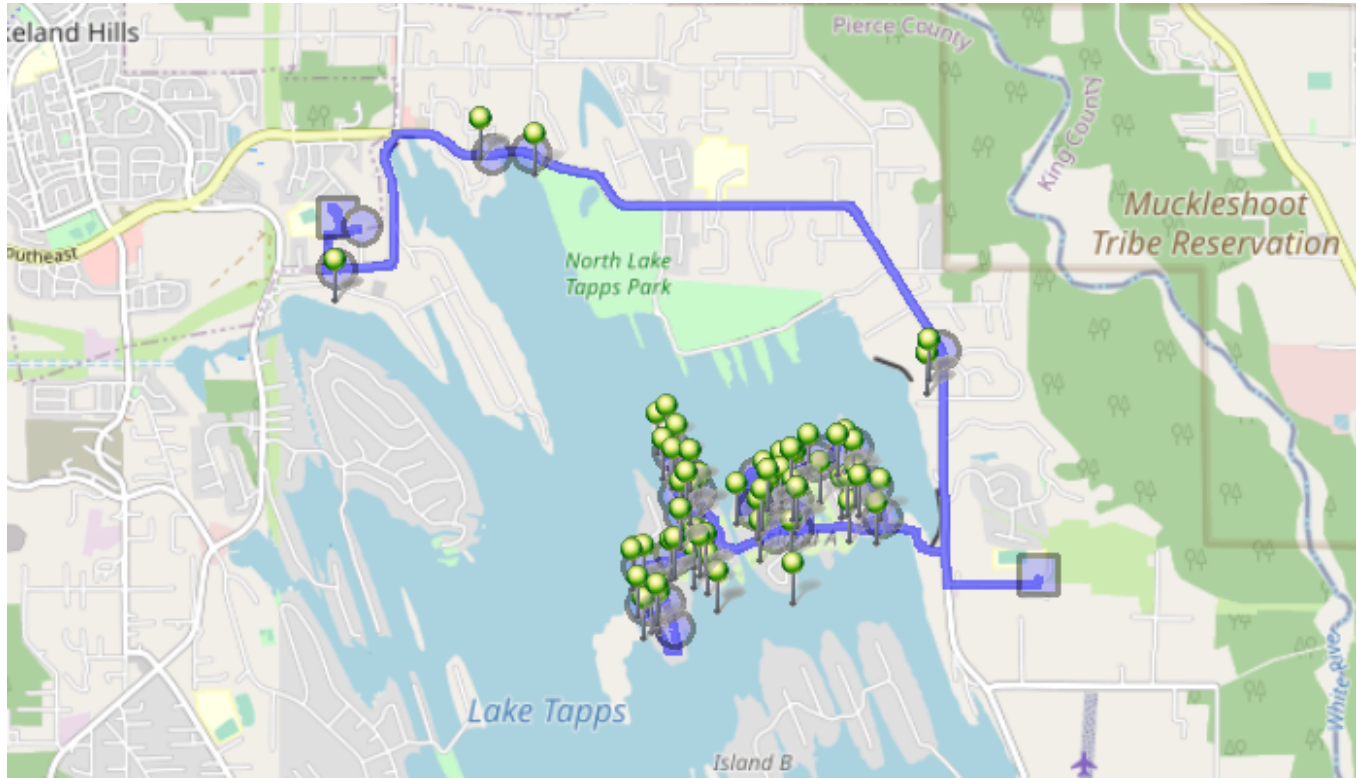

Description: Tapps Island

Sign On:

Sign Off: 4:29 PM

Map

#1 - 3:00 PM - DHES / 21727 34th St East

41 Pickup

#2 - 3:10 PM - Stop / 18929 9th St East

1 Dropoff

#3 - 3:15 PM - LTES / 1320 178th Ave East

44 Pickup

#4 - 3:25 PM - Stop / 17821 North Tapps Hwy

2 Dropoff

#5 - 3:27 PM - Stop / 9th St East & 188th Ave East

2 Dropoff

#6 - 3:31 PM - Stop / 21503 21st St East

1 Dropoff

#23 - 3:51 PM - Stop / 3010 199TH AVENUE CT E

2 Dropoff

#24 - 3:53 PM - Stop / 199th Avect East & Island Parkway East

8 Dropoff

#25 - 3:54 PM - Stop / 19805 Island Parkway East

3 Dropoff

#26 - 3:55 PM - Stop / 3221 196th Avect East

3 Dropoff

#27 - 3:56 PM - Stop / 3510 196th Avect East

4 Dropoff

#28 - 3:58 PM - Stop / 3607 197th Avect East

#29 - 3:58 PM - Stop / 3505 197th Avect East

1 Dropoff

#30 - 4:14 PM - Return to Base / 1320 178TH Ave East