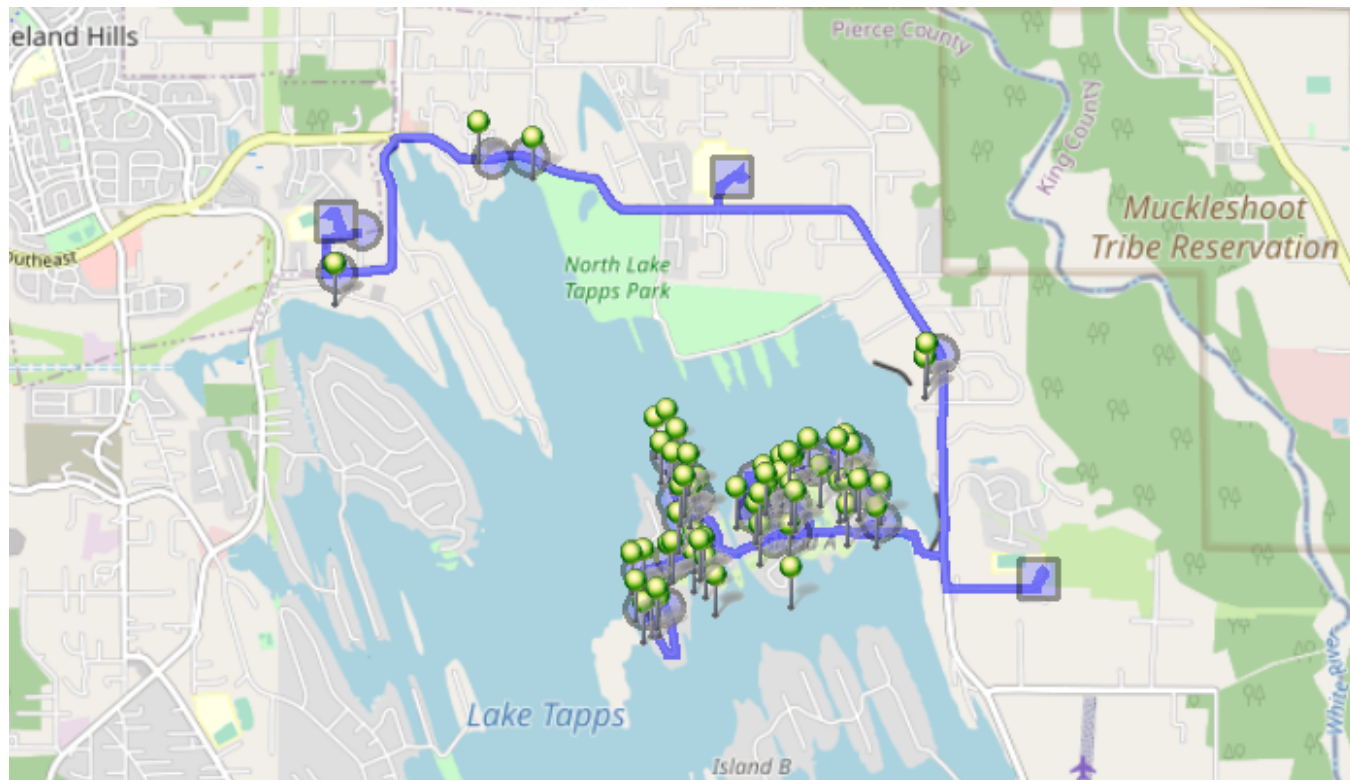

## Map

**#1 - 12:45 PM - Depart Base / 1320 178TH Ave East**

**#2 - 1:00 PM - DHES / 21727 34th St East**

41 Pickup

**#3 - 1:10 PM - Stop / 18929 9th St East**

1 Dropoff

**#4 - 1:10 PM - Stop / 9th St East & 188th Ave East**

2 Dropoff

**#5 - 1:15 PM - LTES / 1320 178th Ave East**

43 Pickup

**#6 - 1:25 PM - Stop / 17821 North Tapps Hwy**

2 Dropoff

**#7 - 1:31 PM - Stop / 21503 21st St East**

5 Dropoff

**#8 - 1:35 PM - Stop / 30th Stct East & 211th Ave East**

**#12 - 1:39 PM - Stop / 208th Ave East & 26th St Ct East**

4 Dropoff

**#13 - 1:40 PM - Stop / 2719 206th Avect East**

8 Dropoff

**#14 - 1:41 PM - Stop / 2829 206th Avect East**

3 Dropoff

**#15 - 1:42 PM - Stop / 20509 Island Parkway East**

1 Dropoff

**#24 - 1:52 PM - Stop / 3010 199TH AVENUE CT E**

2 Dropoff

**#25 - 1:53 PM - Stop / 199th Avect East & Island Parkway East**

8 Dropoff

**#26 - 1:54 PM - Stop / 19805 Island Parkway East**

3 Dropoff