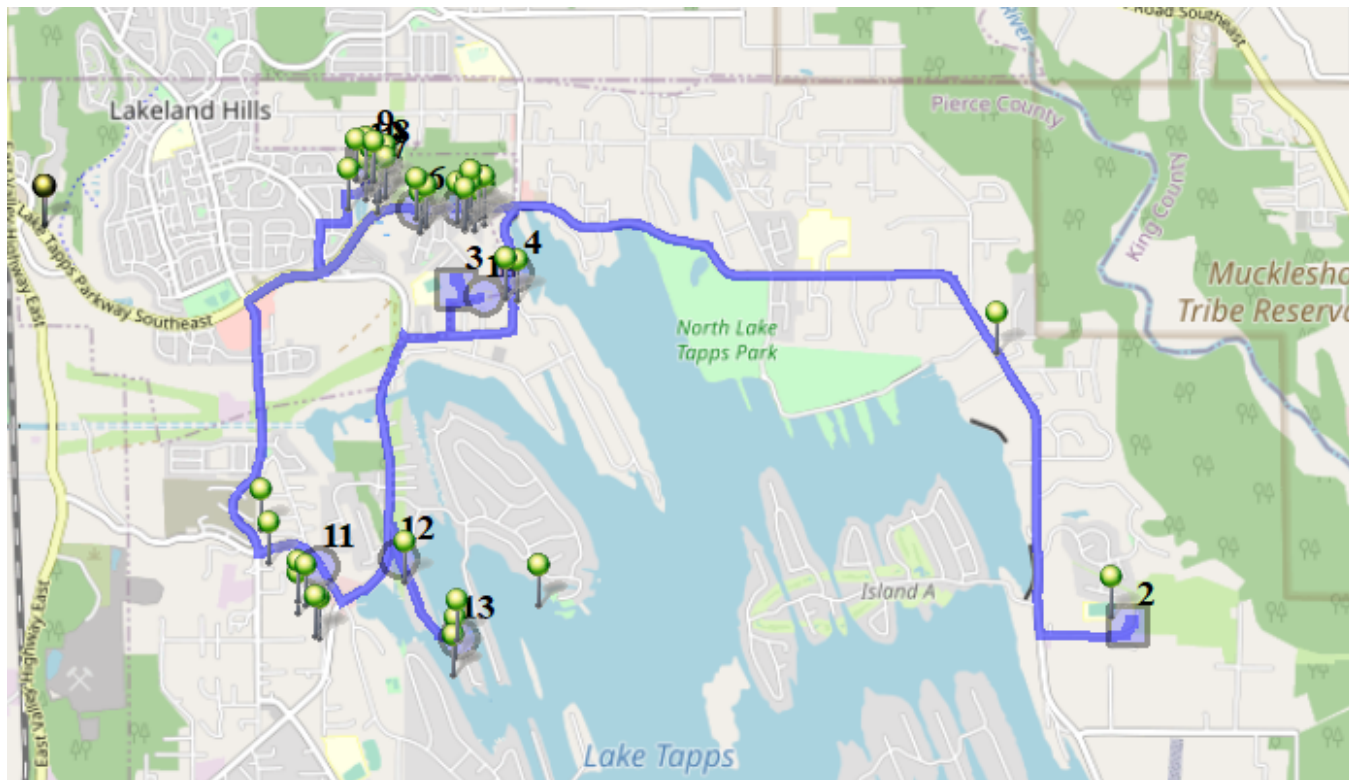

Description: New Portofino Run

Sign On: 12:15 PM

Sign Off: 2:15 PM

Map

#1 - 12:30 PM - Start 2 Hr Min / 1320 178TH Ave East

#2 - 1:05 PM - Depart DHES / 21727 34th St E

29 Pickup

#3 - 1:20 PM - Depart LTES / 1320 178th Ave E

28 Pickup

#4 - 1:27 PM - Stop / 1207 182ND AVE E

3 Dropoff

#5 - 1:29 PM - Stop / 6327 Franklin Ave

15 Dropoff

#6 - 1:31 PM - Stop / 6327 Charlotte Ave Southeast

6 Dropoff

#7 - 1:35 PM - Stop / Annette Ave Ct Southeast & 63rd St Southeast

4 Dropoff

#8 - 1:36 PM - Stop / 6215 Annette Ave Southeast

5 Dropoff

#9 - 1:37 PM - Stop / 6202 Wesley Place Southeast

3 Dropoff

#10 - 1:38 PM - Stop / 6221 Wesley Place Southeast

5 Dropoff

#11 - 1:46 PM - Orion Ridge / 16996 Forest Canyon Road East

9 Dropoff

#12 - 1:50 PM - Stop / 2911 Deer Island Drive East

1 Dropoff

#13 - 1:51 PM - Stop Turn Around / 3324 Deer Island Drive East

6 Dropoff

#14 - 2:00 PM - Return to Base / 1320 178TH Ave East