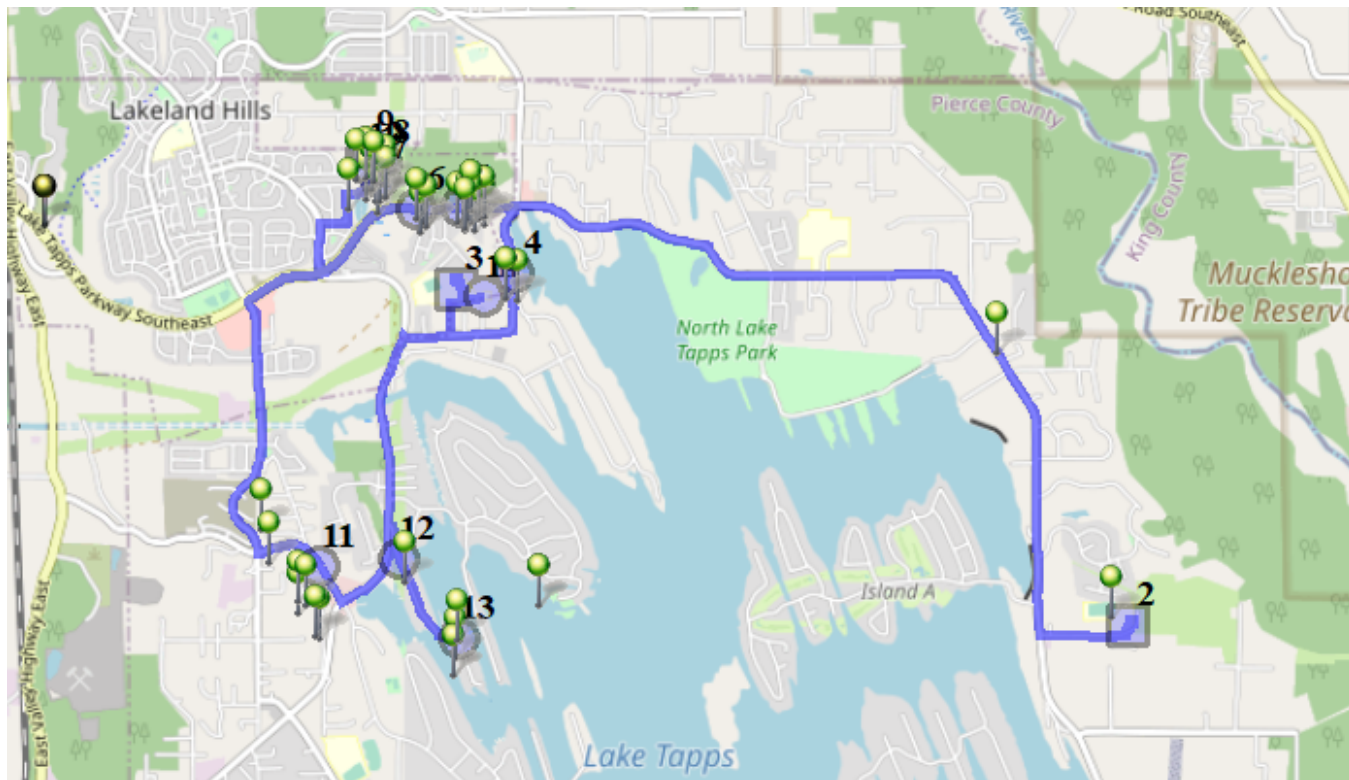

Description: New Portofino Dear Island Orion Ridge

Sign On: 2:00 PM

Sign Off: 4:00 PM

Map

#1 - 2:50 PM - Start 2Hr Min / 1320 178TH Ave East

#2 - 3:05 PM - Depart DHES / 21727 34th St E

28 Pickup

#3 - 3:20 PM - Depart LTES / 1320 178th Ave E

28 Pickup

#4 - 3:24 PM - Stop / 1207 182ND AVE E

3 Dropoff

#5 - 3:26 PM - Stop / 6327 Franklin Ave

15 Dropoff

#6 - 3:27 PM - Stop / 6327 Charlotte Ave Southeast

6 Dropoff

#7 - 3:30 PM - Stop / Annette Ave Ct Southeast & 63rd St Southeast

4 Dropoff

#8 - 3:31 PM - Stop / 6215 Annette Ave Southeast

5 Dropoff

#9 - 3:32 PM - Stop / 6202 Wesley Place Southeast

2 Dropoff

1 Pickup

#10 - 3:32 PM - Stop / 6221 Wesley Place Southeast

5 Dropoff

#11 - 3:40 PM - Stop Orion Ridge / 16996 Forest Canyon Road East

9 Dropoff

#12 - 3:43 PM - Stop / 2911 Deer Island Drive East

1 Dropoff

#13 - 3:45 PM - Stop Turn Around / 3324 Deer Island Drive East

6 Dropoff