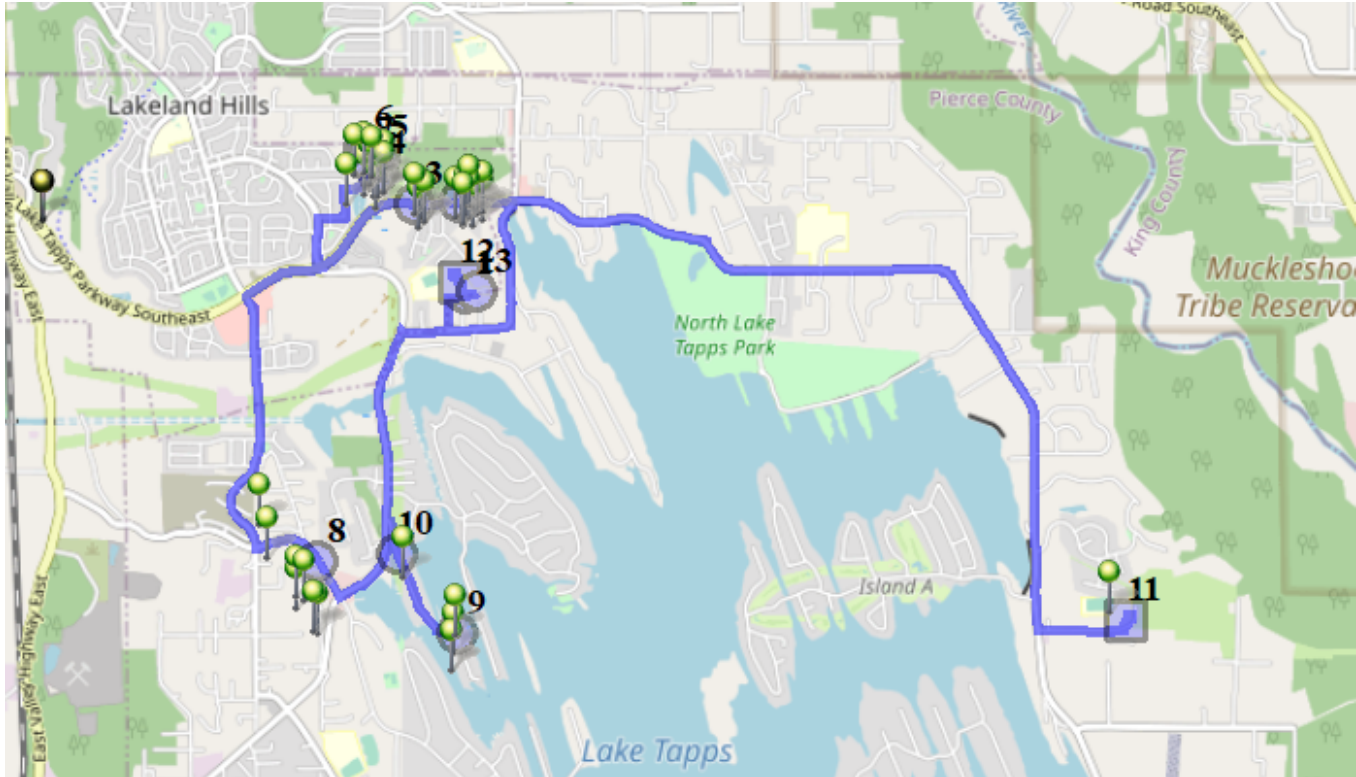

Mon, Tue, Wed, Thu, Fri

Map

#1 - 7:42 AM - Depart Base / 1409 179th Ave East

#2 - 7:46 AM - Stop / 6327 Franklin Ave

15 Pickup

#3 - 7:48 AM - Stop / 6327 Charlotte Ave Southeast

6 Pickup

#4 - 7:51 AM - Stop / Annette Ave Ct Southeast & 63rd St Southeast

3 Pickup

#5 - 7:51 AM - Stop / 6215 Annette Ave Southeast

5 Pickup

#6 - 7:52 AM - Stop / 6202 Wesley Place Southeast

3 Pickup

#7 - 7:53 AM - Stop / 6221 Wesley Place Southeast

5 Pickup

#8 - 8:00 AM - Orion Ridge / 16996 Forest Canyon Road East

9 Pickup

#9 - 8:04 AM - Stop Turn Around / 3324 Deer Island Drive East

4 Pickup

#10 - 8:06 AM - Stop / 2911 Deer Island Drive East

1 Pickup

#11 - 8:20 AM - DHES / 21727 34th St E

26 Dropoff

#12 - 8:35 AM - LTES / 1320 178th Ave E

25 Dropoff

#13 - 8:45 AM - Return to Base / 1402 180th Ave East