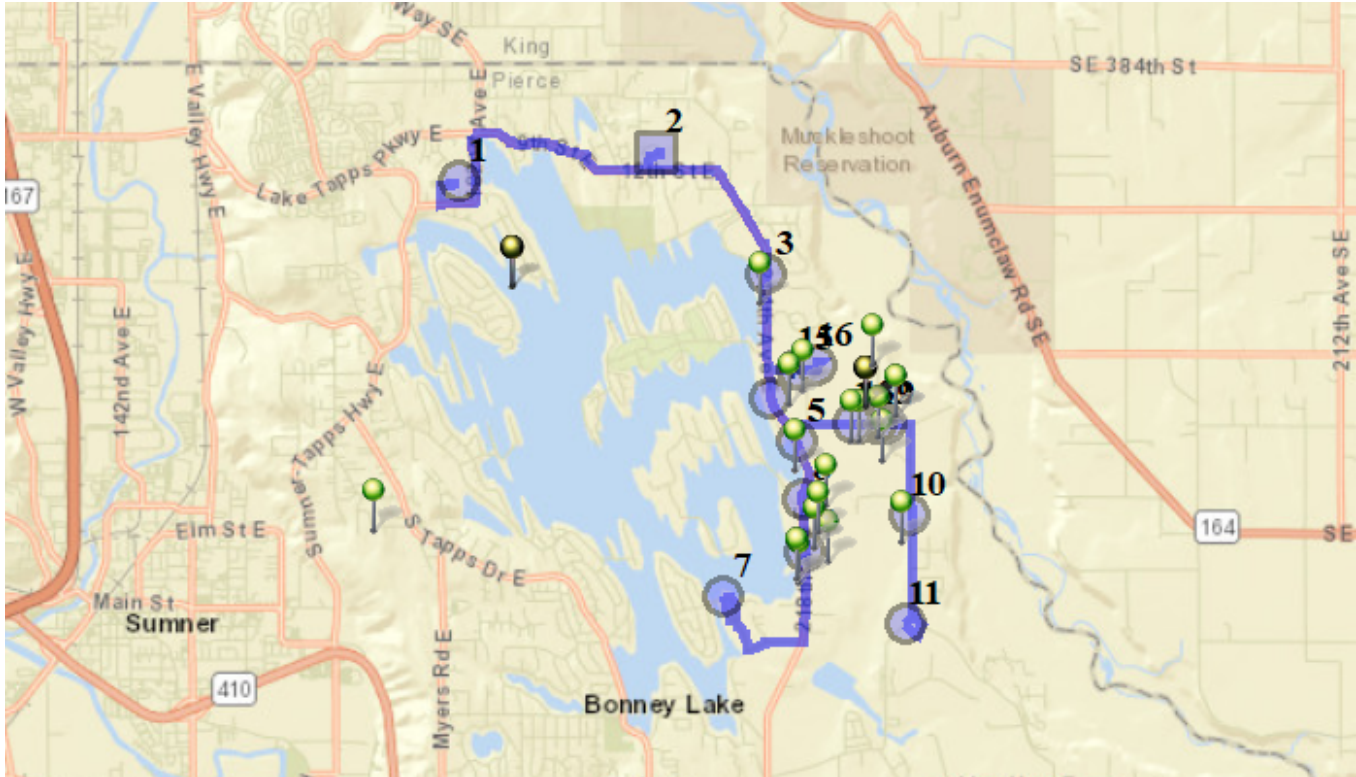

Description: Outback, Red Barn Area

Sign On: 1:45 PM

Sign Off:

Map

#1 - 2:00 PM - Depart/ Base / 1320 178TH Ave East

#2 - 2:20 PM - Depart NTMS / 20029 12th St East

29 Pickup

#3 - 2:25 PM - Stop / 214th Ave East & 23rd Stct East

1 Dropoff

#4 - 2:27 PM - Stop / 3710 214TH Ave East

#5 - 2:28 PM - Stop / 218th Ave East -- 4208

1 Dropoff

#6 - 2:30 PM - Stop / 218th Ave East -- 5410

3 Dropoff

#7 - 2:35 PM - Stop / Cascade Drive East & 60th St East

#8 - 2:41 PM - Tapps Meadows / 218th Ave East & 49th St E

5 Dropoff

#9 - 2:44 PM - Twin Cedars / 22712 40th St East

2 Dropoff

#10 - 2:46 PM - Stop / 5008 230TH AVE E

1 Dropoff

#11 - 2:49 PM - Stop / 6239 Radke Road East

2 Dropoff

#16 - 3:01 PM - DHES - Drop off transfer kids / 22259 34th St East

3 Dropoff