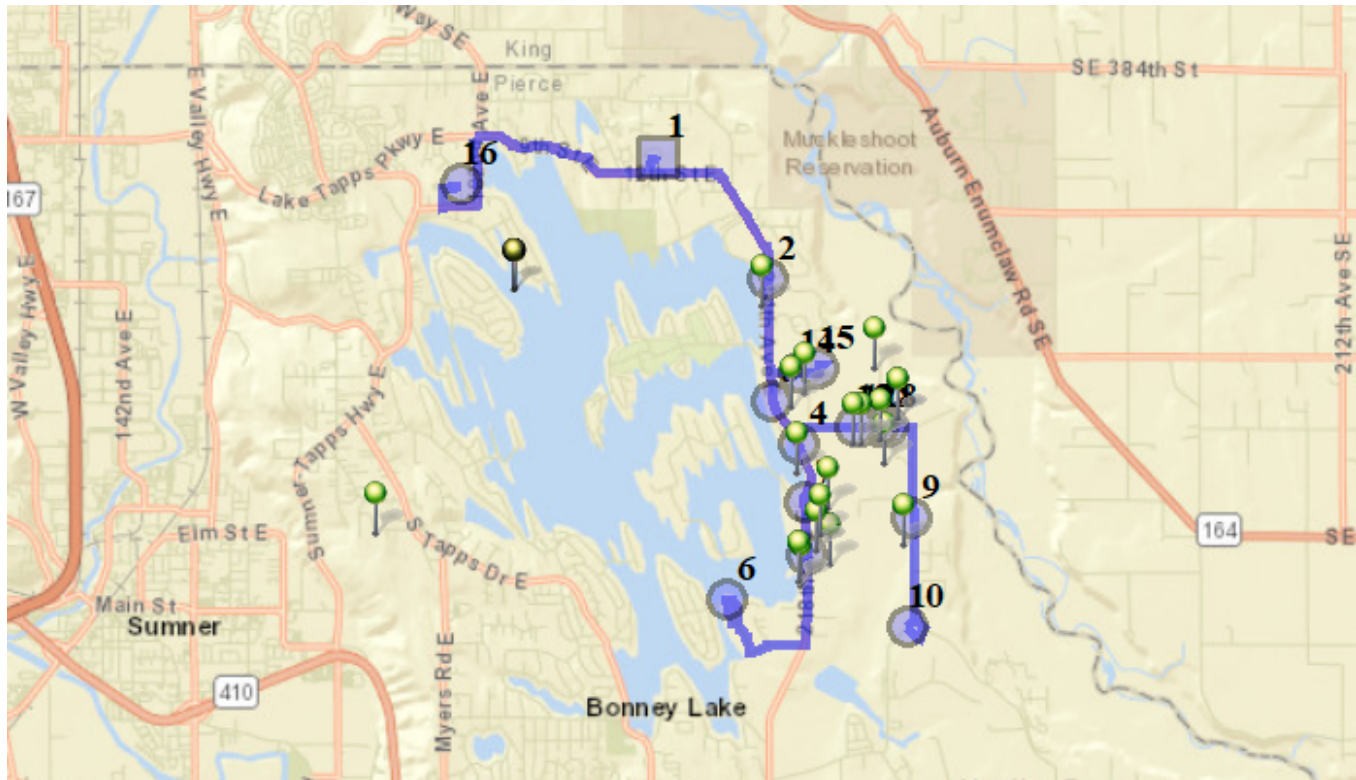

## Map

**#1 - 2:20 PM - Depart NTMS / NTMS 20029 12TH St East**

28 Pickup

**#2 - 2:25 PM - Stop / 214th Ave E & 23rd Stct East**

1 Dropoff

**#3 - 2:27 PM - Stop / 3710 214TH AVE E**

**#4 - 2:28 PM - Stop / 218th Ave East -- 4208**

1 Dropoff

**#5 - 2:30 PM - Stop / 218th Ave East -- 5410**

3 Dropoff

**#6 - 2:35 PM - Turnaround / 20802 60th St East**

**#7 - 2:41 PM - Tapps Meadows / 218th Ave East & 49th St E**

5 Dropoff

**#8 - 2:44 PM - Twin Cedars / 22712 40th St East**

2 Dropoff

**#9 - 2:46 PM - Stop / 5008 230TH AVE E**

1 Dropoff

**#10 - 2:49 PM - Stop / 6239 Radke Road East**

**#11 - 2:54 PM - Red Barn / 226th Ave East & 40th St East**

5 Dropoff

**#12 - 2:55 PM - Stop / 224th Ave East & 40th St East**

2 Dropoff

**#13 - 2:55 PM - Stop / 3922 224th Ave East**

1 Dropoff

**#14 - 2:58 PM - Stop / 21606 34th St East**

2 Dropoff

**#15 - 3:00 PM - DHES - Drop off transfer kids / 22259 34th St East**

3 Dropoff

**#16 - 3:13 PM - Return to Base / 1320 178TH Ave East**