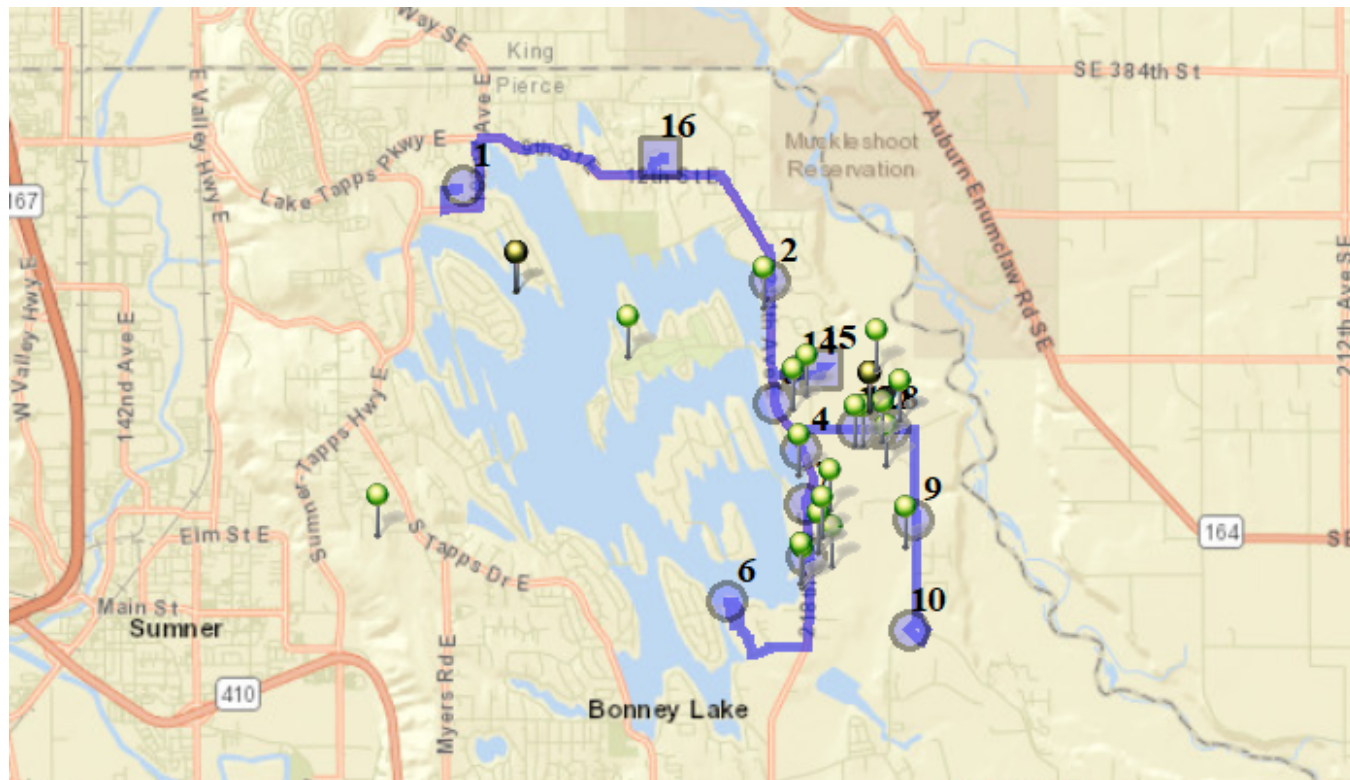

Run - 14 AM NTMS

9/1/2022 - 7/4/2024

Driver: Colton, Rick A
Time: 45 min
Students: 27 / 30
Sign On: 6:35 AM

Vehicle: D14
Distance: 17.58 mi
Description: Outback, red barn area
Sign Off:

Mon, Tue, Thu, Fri

Map

#1 - 6:50 AM - Depart Base / 1320 178TH Ave East

#2 - 6:56 AM - Stop / 214th Ave East & 23rd St Ct E

1 Pickup

#3 - 6:57 AM - Stop / 3710 214th Ave East

#4 - 6:58 AM - Stop / 4214 218th Ave East

1 Pickup

#5 - 7:00 AM - Stop / 5410 218TH Ave East

3 Pickup

#6 - 7:05 AM - Turnaround Inlet Island / 20802 60th St East

#7 - 7:08 AM - Tapps Meadows / 218th Ave East & 49th St Ct E

5 Pickup

#8 - 7:11 AM - Twin Cedars / 22712 40th St East

2 Pickup

#13 - 7:19 AM - Stop / 3922 224th Ave East

1 Pickup

#14 - 7:22 AM - Stop / 21606 34th St East

2 Pickup

#15 - 7:24 AM - DHES p/u transfer kids / 21727 34th St East

4 Pickup

#16 - 7:35 AM - NTMS / 20029 12th St East