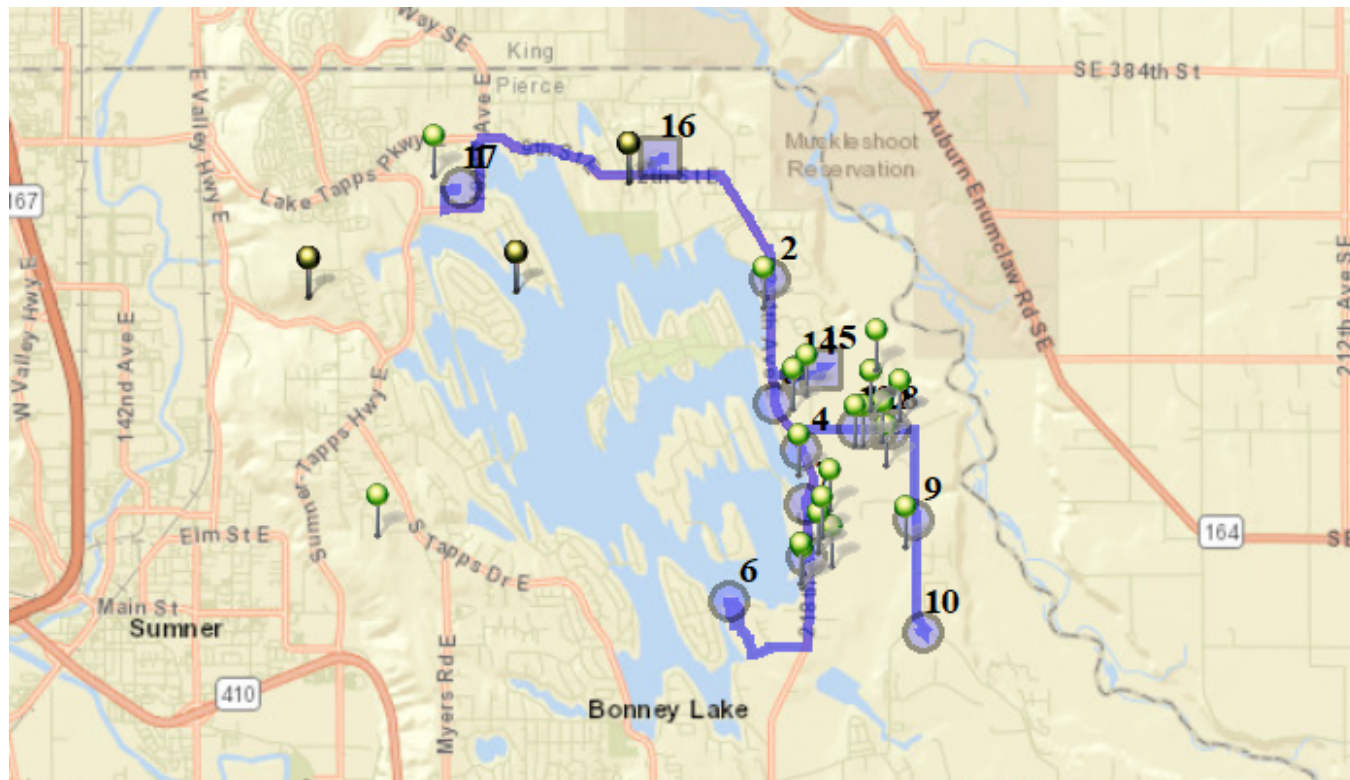

Description: Outback, red barn area

Sign On:

Sign Off: 9:59 AM

Map

#1 - 8:45 AM - Depart Base / 1320 178TH Ave East

#2 - 8:53 AM - Stop / 214th Ave East & 23rd Stct East

1 Pickup

#3 - 8:55 AM - Stop / 3710 214TH AVE E

#4 - 8:56 AM - Stop / 4214 218th Ave East

1 Pickup

#5 - 8:58 AM - Stop / 5410 218TH Ave East

3 Pickup

#6 - 9:03 AM - Turnaround Inlet Island / 20802 60th St East

#7 - 9:08 AM - Tapps Meadows / 218th Ave East & 49th St Ct E

5 Pickup

#12 - 9:19 AM - Stop / 224th Ave East & 40th St East

2 Pickup

#13 - 9:19 AM - Stop / 3922 224th Ave East

1 Pickup

#14 - 9:22 AM - Stop / 21606 34th St East

2 Pickup

#15 - 9:27 AM - DHES p/u transfer kids / 21727 34th St East

6 Pickup

#16 - 9:35 AM - NTMS / 20029 12th St East

33 Dropoff

#17 - 9:45 AM - Return to Base / 1320 178TH Ave East