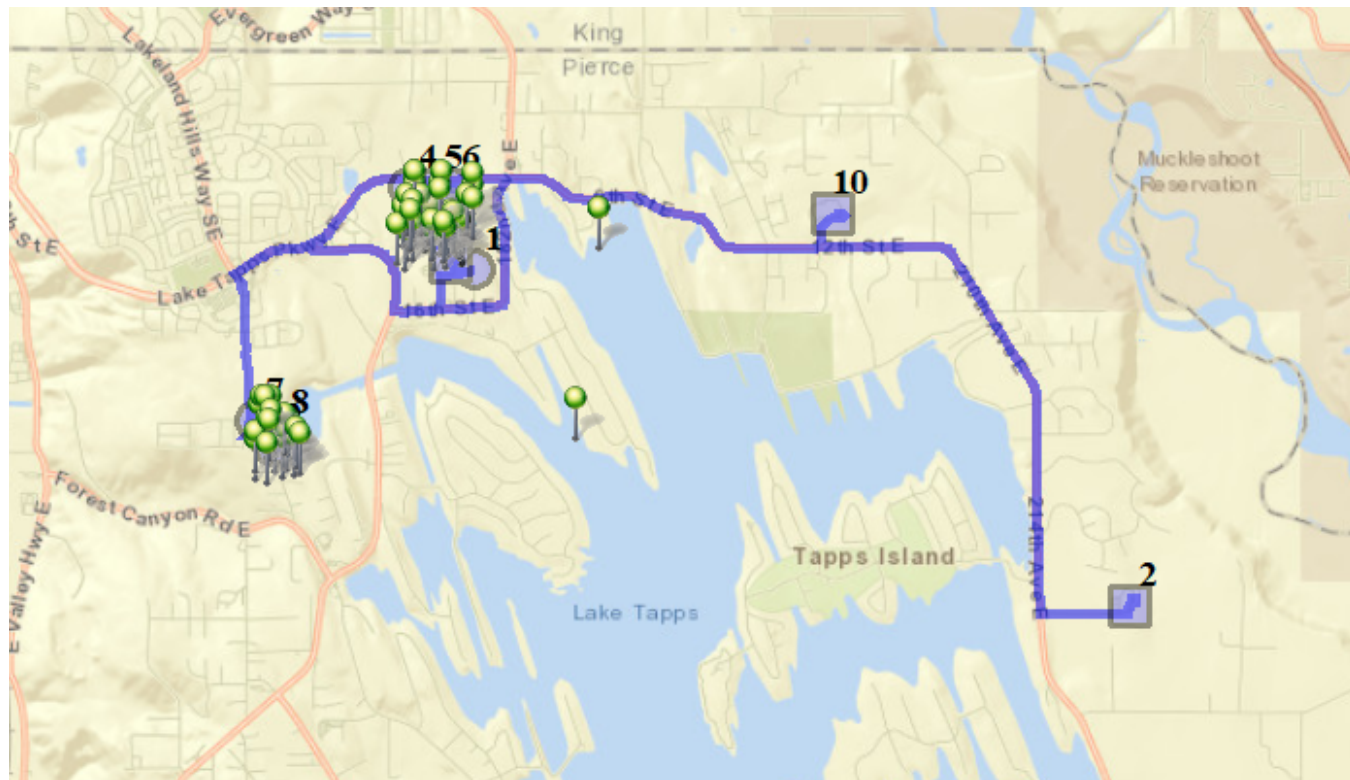

# Run - 11 PM ELE Fri

9/1/2022 - 7/4/2024

Driver: Lanfear, Lanta Eileen

Vehicle: D11

Fri

Time: 1 hr 2 min

Distance: 16.32 mi

Students: 74 / 74

## Map

**#1 - 12:45 PM - Depart Base / 1320 178TH Ave East**

**#2 - 1:05 PM - Depart DHES / 22271 34th St East**

41 Pickup

**#3 - 1:20 PM - Depart LTES / 1320 178th Ave East**

33 Pickup

**#4 - 1:26 PM - Stop / 6413 Charlotte Ave Southeast**

15 Dropoff

**#5 - 1:27 PM - Stop / 65th St Southeast & Elaine Ave Southeast**

22 Dropoff

**#6 - 1:29 PM - Stop / 2821 65th St Southeast**

4 Dropoff

**#7 - 1:34 PM - Stop / 2122 170th Ave East**

10 Dropoff

**#8 - 1:35 PM - Stop / 2232 170th Ave East**

19 Dropoff

**#9 - 1:36 PM - Stop / 16902 23rd Stct East**

4 Dropoff

**#10 - 1:46 PM - NTMS / 20029 12TH St East**