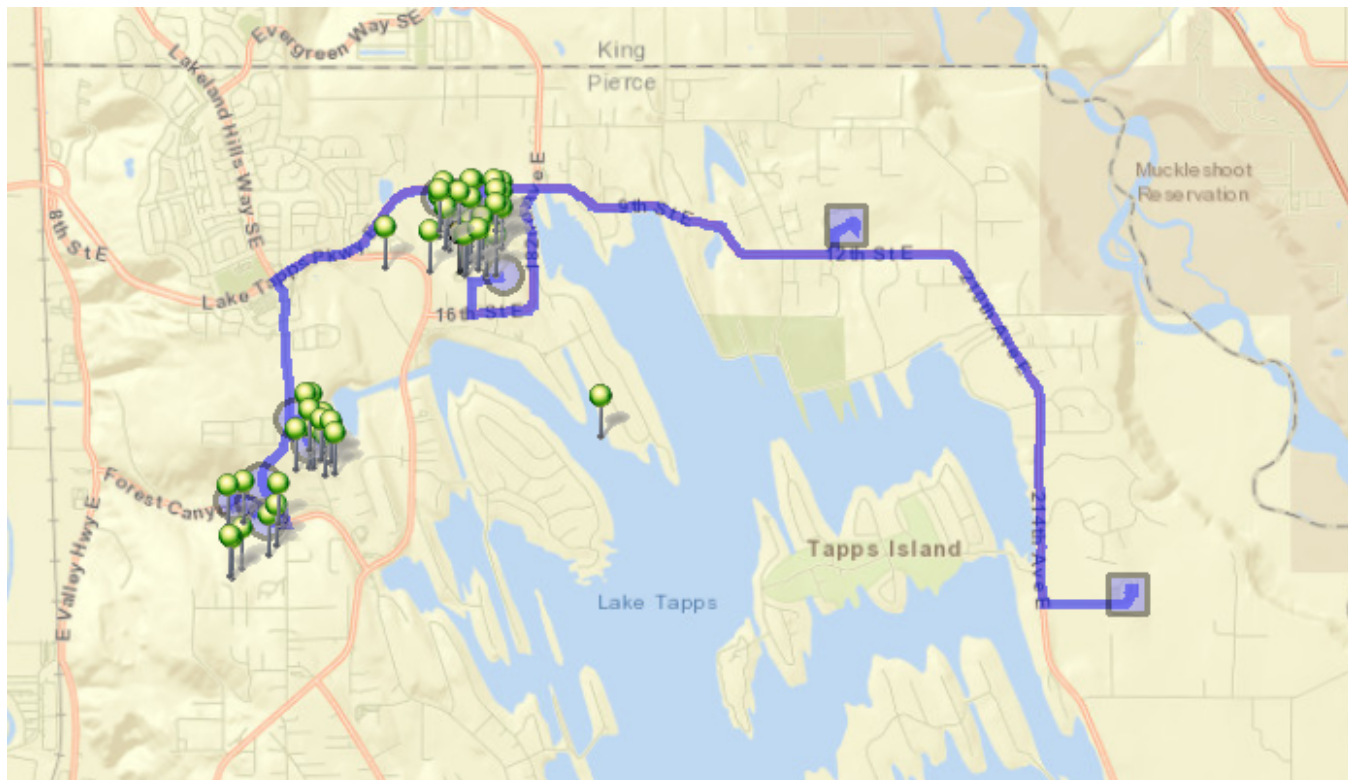

Description: Up Forest Canyon/North Tapps Estates

Sign On: 1:45 PM

Sign Off:

Map

#1 - 2:00 PM - Depart Base / 1320 178TH Ave East

#2 - 2:08 PM - Depart NTMS / 20029 12TH St East

58 Pickup

#3 - 2:15 PM - Stop / Charlotte Ave Se. & 65th st. E.

9 Dropoff

#4 - 2:16 PM - Stop / Elaine Ave SE. & 65th st e.

18 Dropoff

#5 - 2:17 PM - Stop / Franklin Ave SE & 65th St SE

8 Dropoff

#6 - 2:22 PM - Estates Parkside / 2122 170th Ave East

4 Dropoff

#7 - 2:23 PM - Stop / 2232 170th Ave East

7 Dropoff

#8 - 2:24 PM - Stop / 16901 23rd Stct East

4 Dropoff

#9 - 2:28 PM - Stop / 2708 162nd Ave Ct E

2 Dropoff

#10 - 2:28 PM - Stop / 16395 Forest Canyon Road East

1 Dropoff

#11 - 2:34 PM - Stop / 2327 165th Ave East

4 Dropoff

#12 - 2:35 PM - Stop / 16320 26th St E

1 Dropoff

#13 - 2:49 PM - DHES / 21727 34th St E