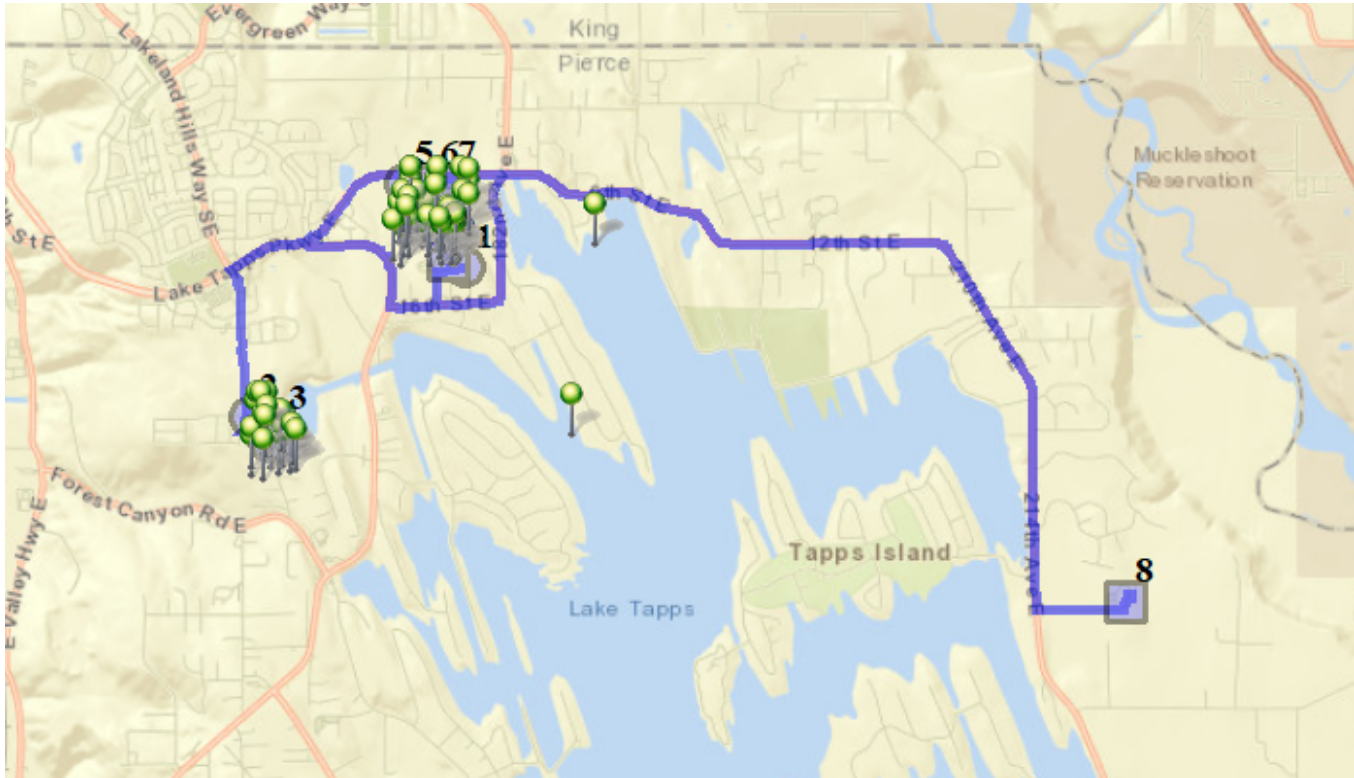

Run - 11 AM ELE Wed

9/1/2022 - 7/4/2024

Wed

Driver: Lanfear, Lanta Eileen

Vehicle: D11

Time: 41 min

Distance: 12.52 mi

Students: 79 / 79

Description: Up Forest Canyon/North Tapps Estates

Sign On:

Sign Off: 8:49 AM

Map

#1 - 7:54 AM - Depart Base / 1320 178TH Ave East

#2 - 8:01 AM - Stop / 2122 170th Ave East

10 Pickup

#3 - 8:02 AM - Stop / 2232 170th Ave East

18 Pickup

#4 - 8:03 AM - Stop / 16902 23rd Stct East

4 Pickup

#5 - 8:06 AM - Stop / 6413 Charlotte Ave Southeast

16 Pickup

#6 - 8:07 AM - Stop / 65th St Southeast & Elaine Ave Southeast

26 Pickup

#7 - 8:10 AM - Stop / 2821 65th St Southeast

5 Pickup

#8 - 8:20 AM - DHES / 22249 34th St East

43 Dropoff

#9 - 8:35 AM - LTES / Unknown Address

36 Dropoff