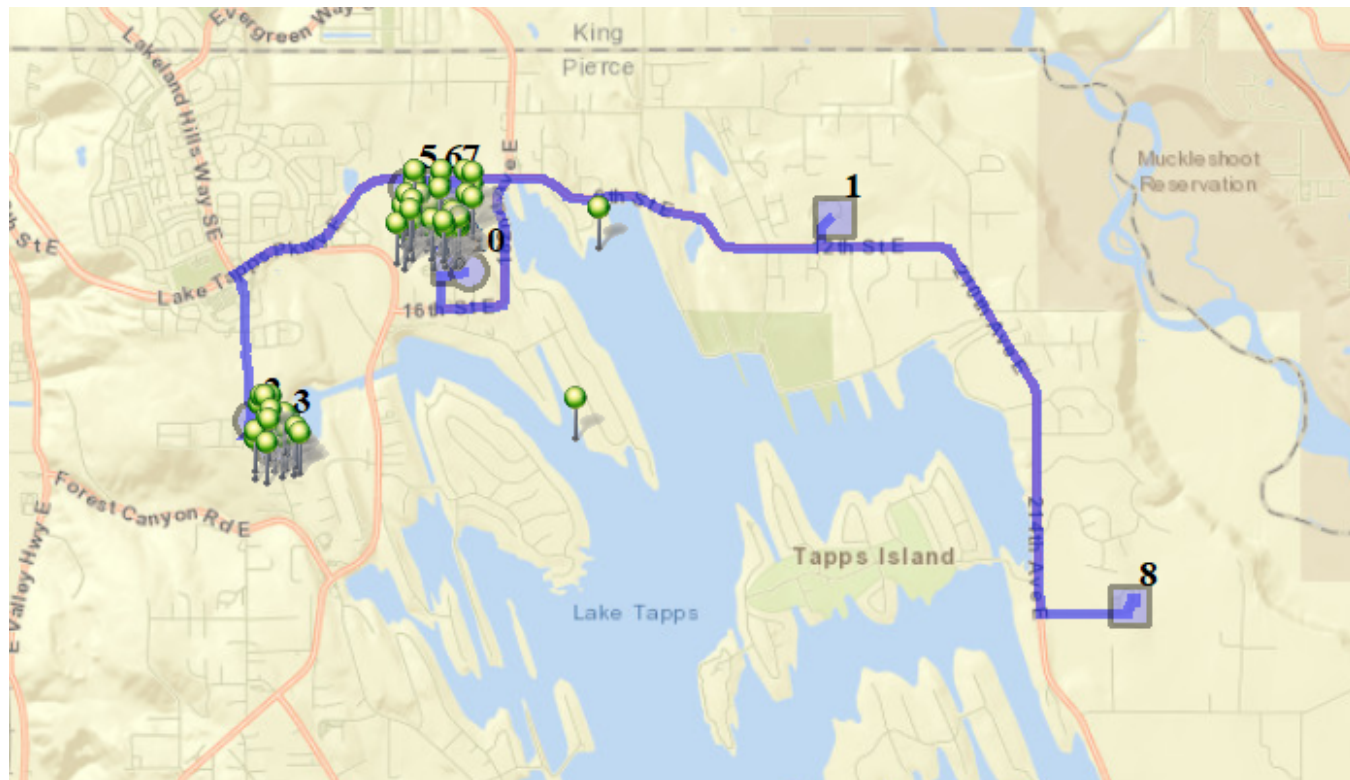

Run - 11 AM ELE

9/1/2022 - 7/4/2024

Mon, Tue, Thu, Fri

Driver: Lanfear, Lanta Eileen

Vehicle: D11

Time: 55 min

Distance: 13.97 mi

Students: 79 / 79

Description: Up Forest Canyon/North Tapps Estates

Sign On:

Sign Off: 8:59 AM

Map

#1 - 7:50 AM - Depart NTMS / 20029 12TH St East

#2 - 7:58 AM - Stop / 2122 170th Ave East

10 Pickup

#3 - 7:59 AM - Stop / 2232 170th Ave East

18 Pickup

#4 - 8:00 AM - Stop / 16902 23rd Stct East

4 Pickup

#5 - 8:06 AM - Stop / 6413 Charlotte Ave Southeast

16 Pickup

#6 - 8:07 AM - Stop / 65th St Southeast & Elaine Ave Southeast

26 Pickup

#7 - 8:10 AM - Stop / 2821 65th St Southeast

5 Pickup

#8 - 8:20 AM - DHES / 22249 34th St East

43 Dropoff

#9 - 8:35 AM - LTES / Unknown Address

36 Dropoff

#10 - 8:45 AM - Return to Base / 1320 178TH Ave East