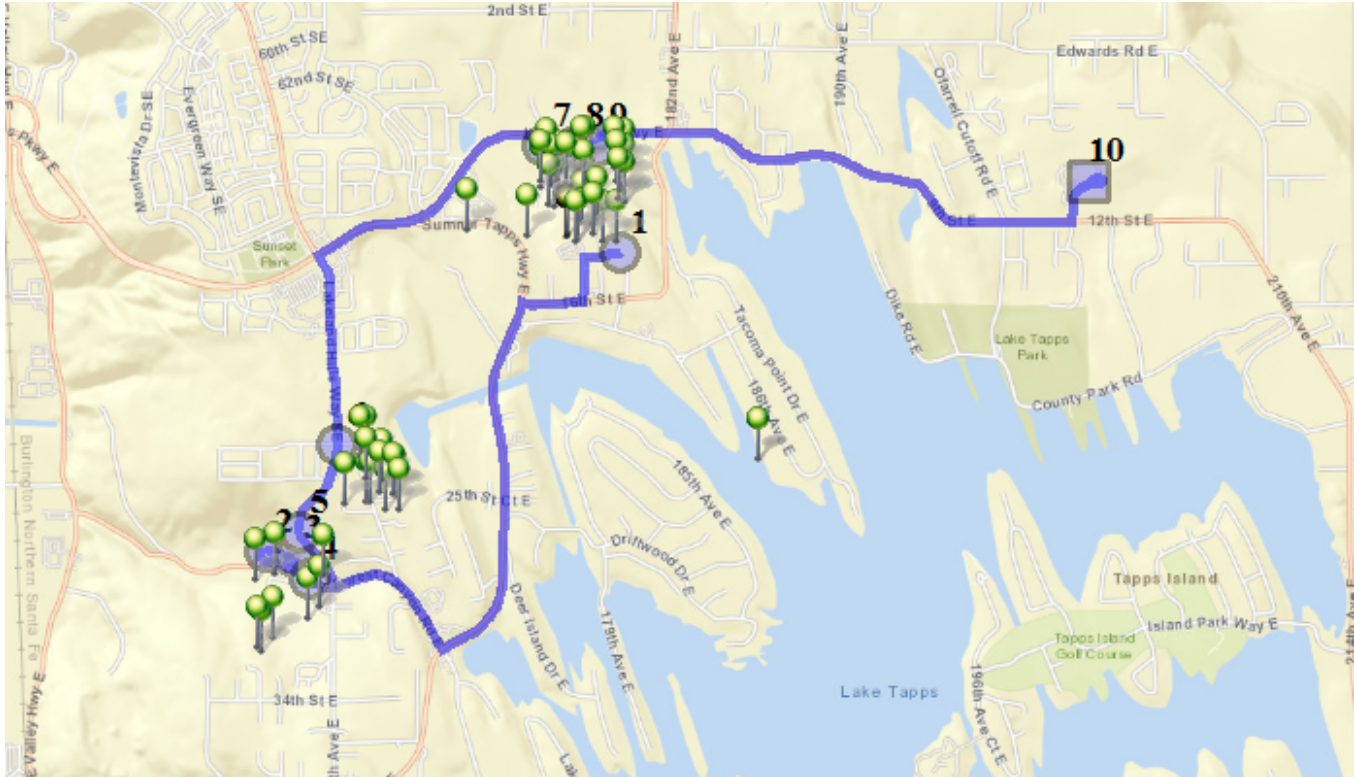

# Run - 11 AM NTMS

9/1/2022 - 7/4/2024

Mon, Tue, Thu, Fri

Driver: Lanfear, Lanta Eileen

Vehicle: D11

Time: 29 min

Distance: 6.32 mi

Students: 58 / 58

## Map

**#1 - 7:05 AM - Depart Base / 1320 178th Ave E**

**#2 - 7:14 AM - Stop / 2708 162nd Ave Ct E**

2 Pickup

**#3 - 7:14 AM - Stop / 164th Ave E & 27th St Ct E**

1 Pickup

**#4 - 7:19 AM - Stop / Forest Canyon Road East & 165th Ave East**

4 Pickup

**#5 - 7:20 AM - Stop / 16320 26th St E**

1 Pickup

**#6 - 7:21 AM - The Park Estates Stop / 2122 170th Ave East**

15 Pickup

**#7 - 7:28 AM - Stop / Charlotte Ave Se. & 65th st. E.**

9 Pickup

**#8 - 7:29 AM - Stop / Elaine Ave SE. &65th st e.**

18 Pickup

**#9 - 7:31 AM - Stop / Franklin Ave Southeast & 65th St Southeast**

8 Pickup

**#10 - 7:35 AM - NTMS / 20029 12th St East**

58 Dropoff