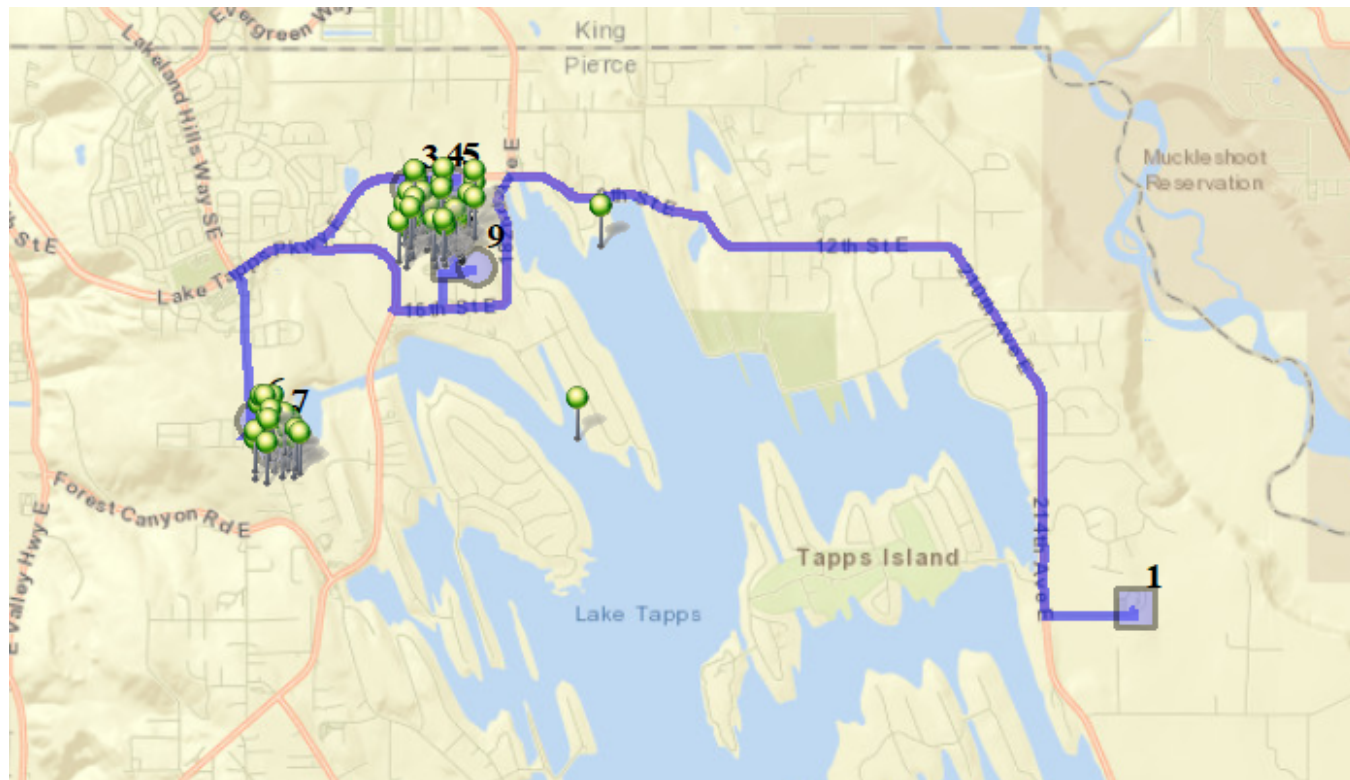

Run - 11 PM ELE

9/1/2022 - 7/4/2024

Driver: Lanfear, Lanta Eileen

Vehicle: D11

Mon, Tue, Wed, Thu

Time: 55 min

Distance: 10.22 mi

Students: 74 / 74

Description: Up Forest Canyon/North Tapps Estates

Sign On:

Sign Off: 4:15 PM

Map

#1 - 3:05 PM - Depart DHES / 22271 34th St East

41 Pickup

#2 - 3:20 PM - Depart LTES / 1320 178th Ave East

33 Pickup

#3 - 3:26 PM - Stop / 6413 Charlotte Ave Southeast

15 Dropoff

#4 - 3:27 PM - Stop / 65th St Southeast & Elaine Ave Southeast

22 Dropoff

#5 - 3:29 PM - Stop / 2821 65th St Southeast

4 Dropoff

#6 - 3:34 PM - Stop / 2122 170th Ave East

10 Dropoff

#7 - 3:35 PM - Stop / 2232 170th Ave East

19 Dropoff

#8 - 3:36 PM - Stop / 16902 23rd Stct East

4 Dropoff

#9 - 4:00 PM - Return to Base / 1320 178TH Ave East