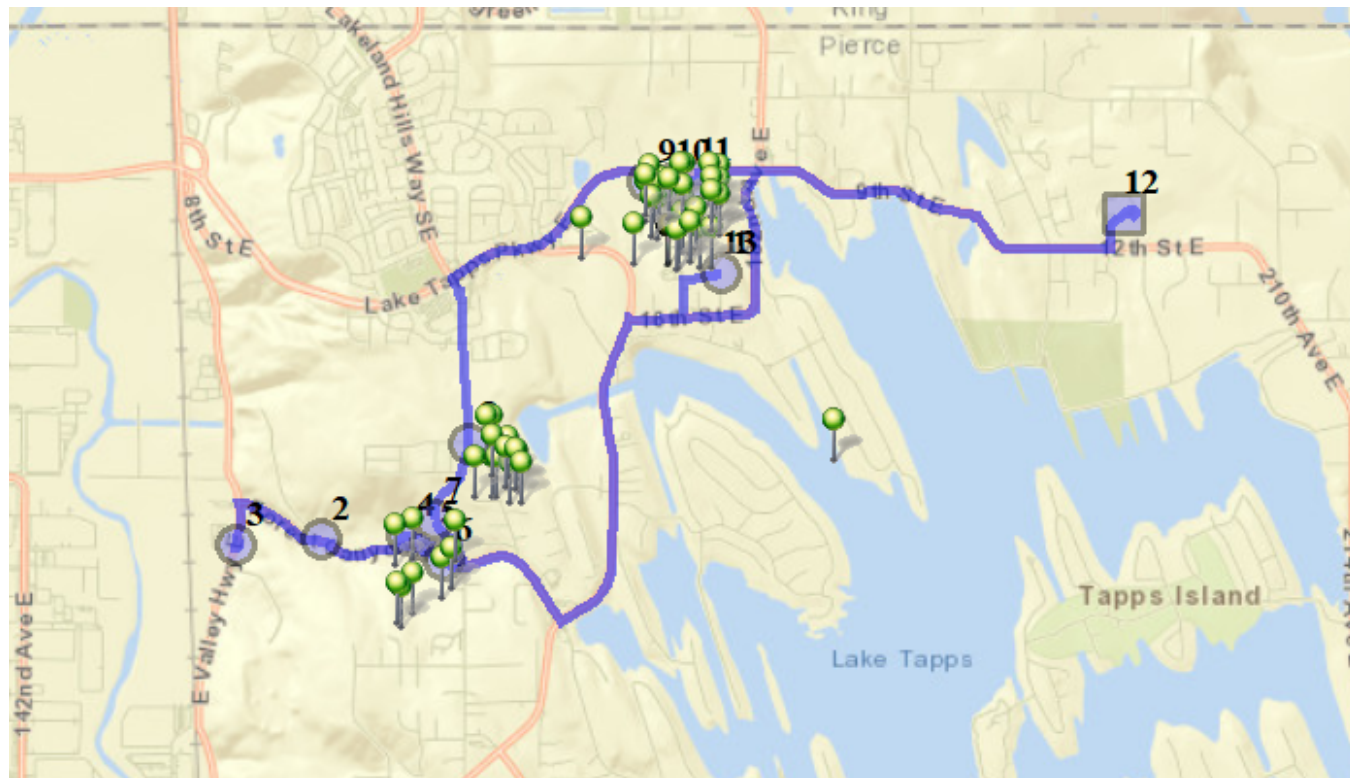

Run - 11 AM NTMS Wednesday

9/1/2022 - 7/4/2024

Wed

Driver: Lanfear, Lanta Eileen

Vehicle: D11

Time: 40 min

Distance: 10.31 mi

Students: 58 / 58

Description: Up Forest Canyon/North Tapps Estates

Sign On:

Sign Off: 10:00 AM

Map

#1 - 9:05 AM - Depart Base / 1320 178TH Ave East

#2 - 9:11 AM - Stop / 2682 Cottage Road East

#3 - 9:12 AM - Turnaround / 2719 East Valley Hwy East

#4 - 9:14 AM - Stop / 2708 162nd Ave Ct E

2 Pickup

#5 - 9:14 AM - Stop / 164th Ave E & 27th St Ct E

1 Pickup

#6 - 9:19 AM - Stop / Forest Canyon Road East & 165th Ave East

4 Pickup

#7 - 9:20 AM - Stop / 16320 26th St E

8 Pickup

#12 - 9:35 AM - Arrive NTMS / 20029 12th St East

58 Dropoff

#13 - 9:45 AM - Arrive Base / 1320 178TH Ave East